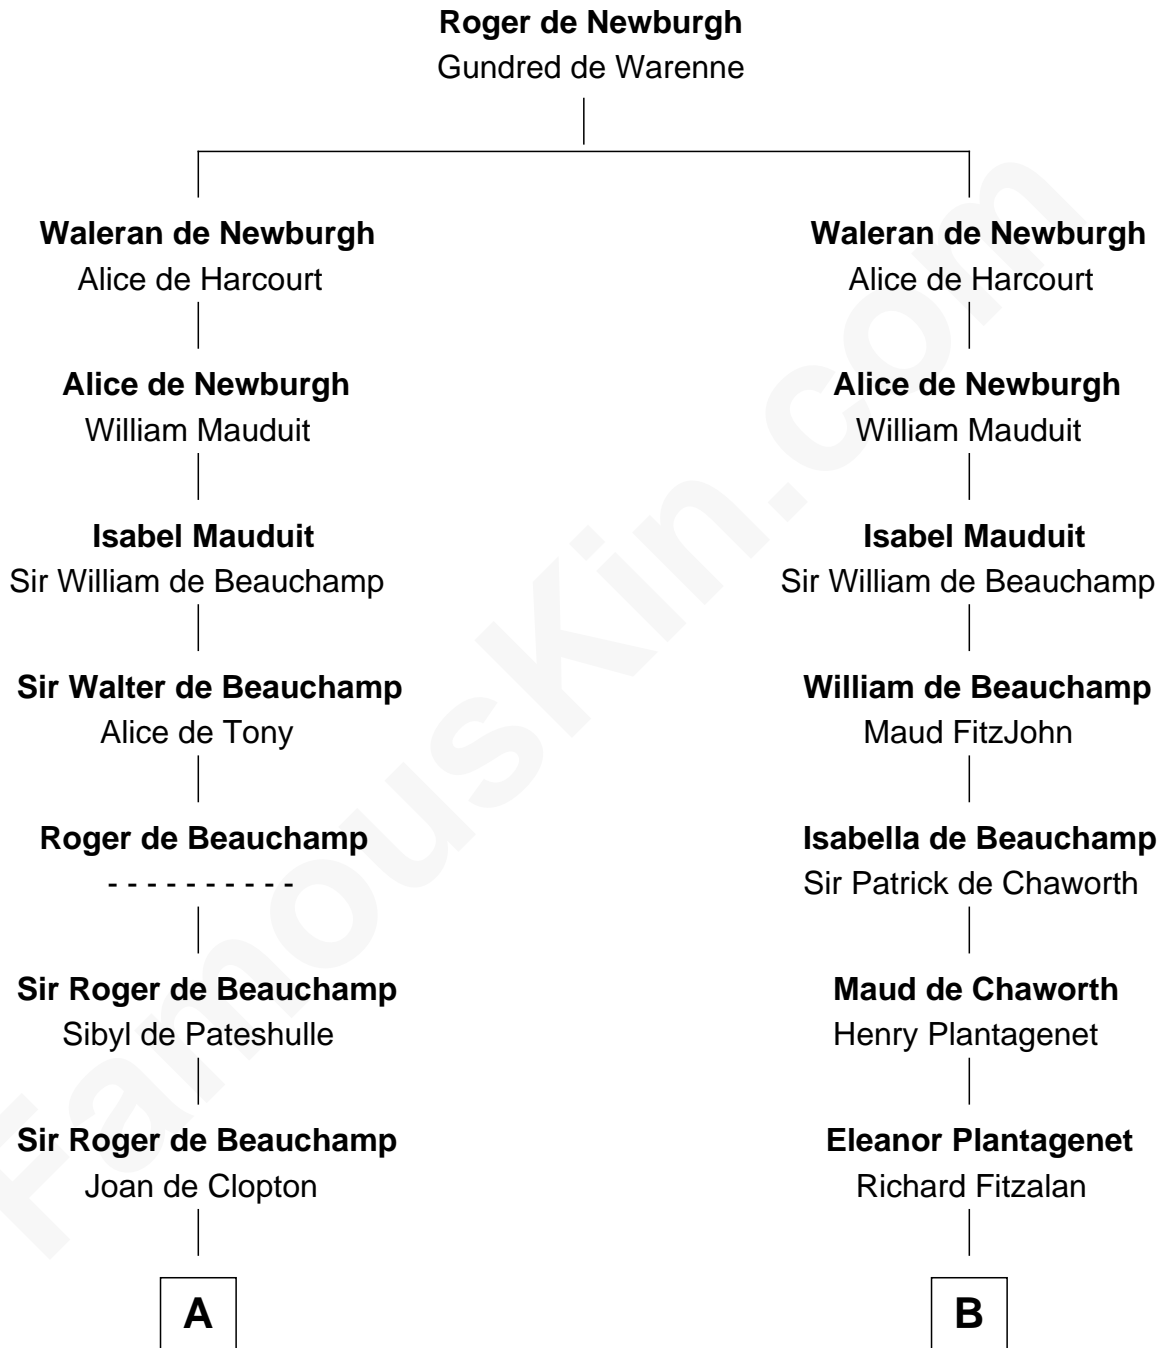

**FamousKin.com**  
**Relationship Chart of**  
**William C. C. Claiborne**  
*1st Governor of Louisiana*

**20th cousin 1 time removed of**  
**Edward Lloyd V**  
*13th Governor of Maryland*

**C**

**Thomas Claiborne**

Ann Fox

**Nathaniel Claiborne**

Jane Cole

**William Claiborne**

Mary Leigh

**William C. C. Claiborne**

*1st Governor of Louisiana*

**D**

**Henrietta Maria Neale**

Col. Philemon Lloyd

**Edward Lloyd**

Sarah Covington

**Col. Edward Lloyd**

Anne Rousby

**Col. Edward Lloyd**

Elizabeth Tayloe

**Edward Lloyd V**

*13th Governor of Maryland*