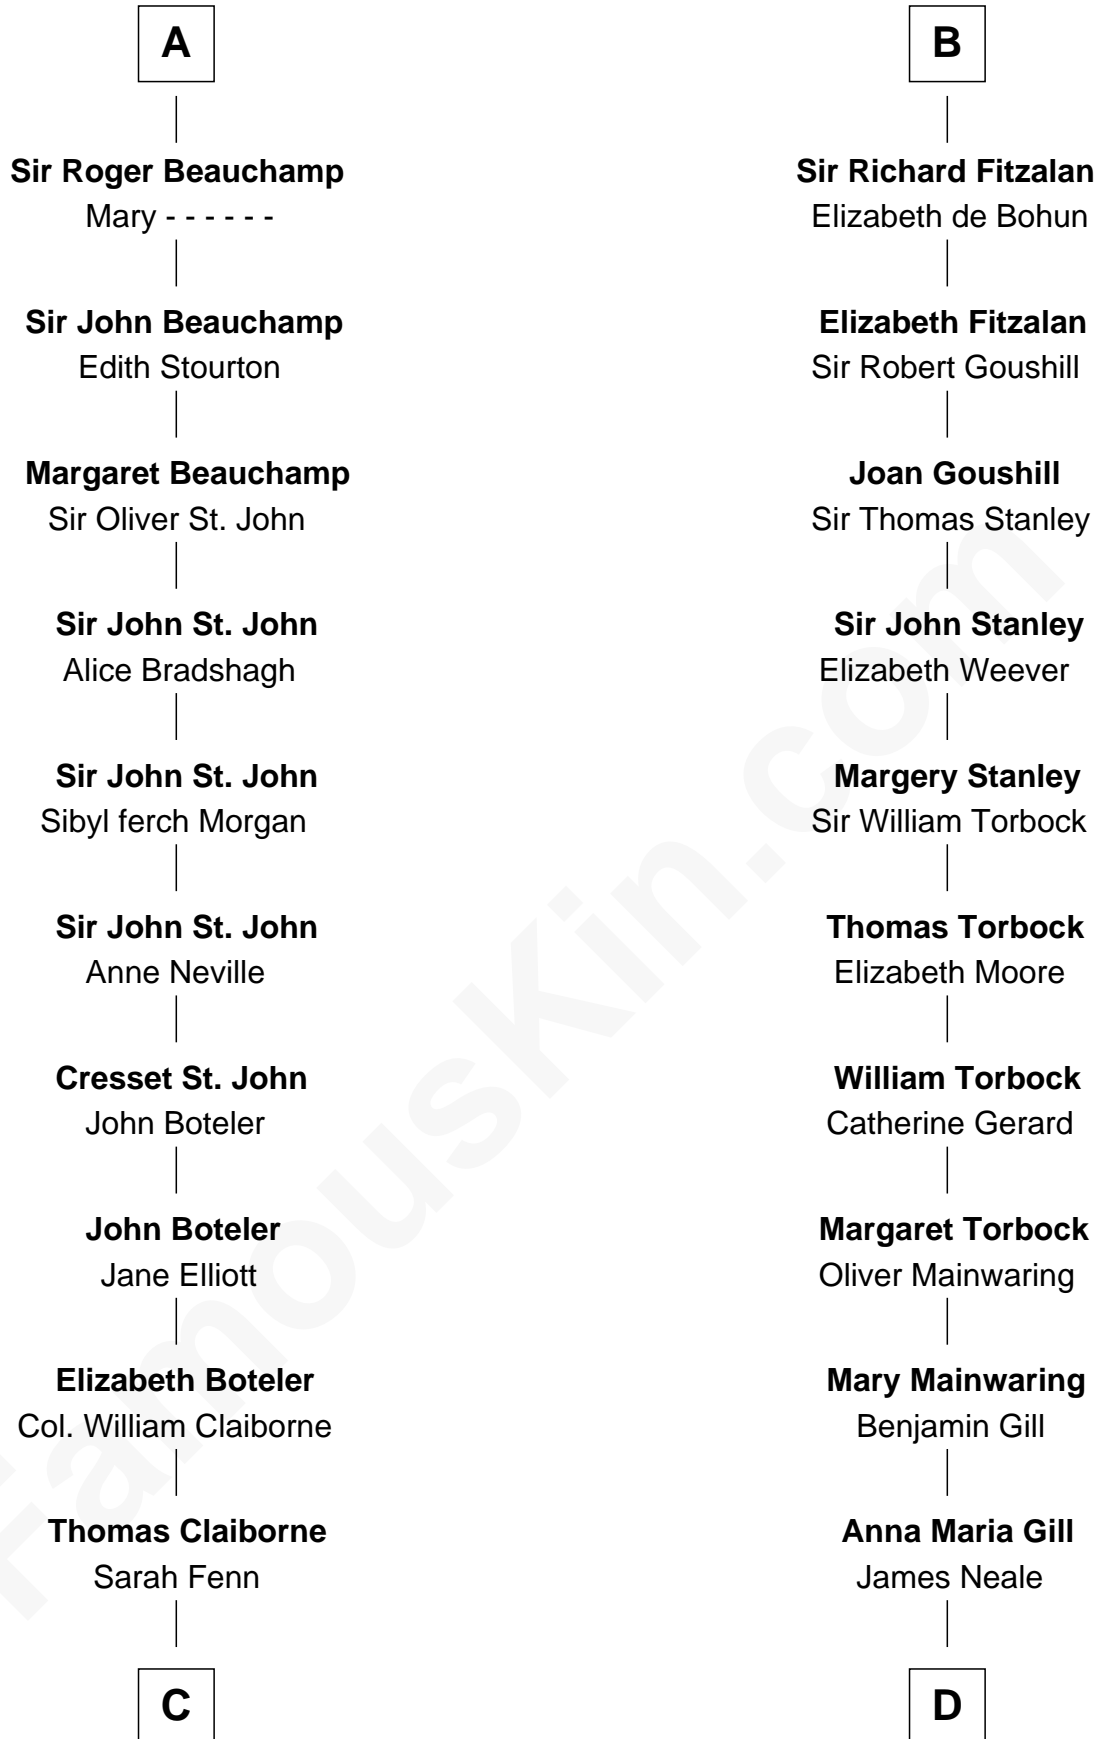

**FamousKin.com**  
**Relationship Chart of**  
**William C. C. Claiborne**  
*1st Governor of Louisiana*

**20th cousin 1 time removed of**  
**Edward Lloyd V**  
*13th Governor of Maryland*

**C**

**Thomas Claiborne**

Ann Fox

**Nathaniel Claiborne**

Jane Cole

**William Claiborne**

Mary Leigh

**William C. C. Claiborne**

*1st Governor of Louisiana*

**D**

**Henrietta Maria Neale**

Col. Philemon Lloyd

**Edward Lloyd**

Sarah Covington

**Col. Edward Lloyd**

Anne Rousby

**Col. Edward Lloyd**

Elizabeth Tayloe