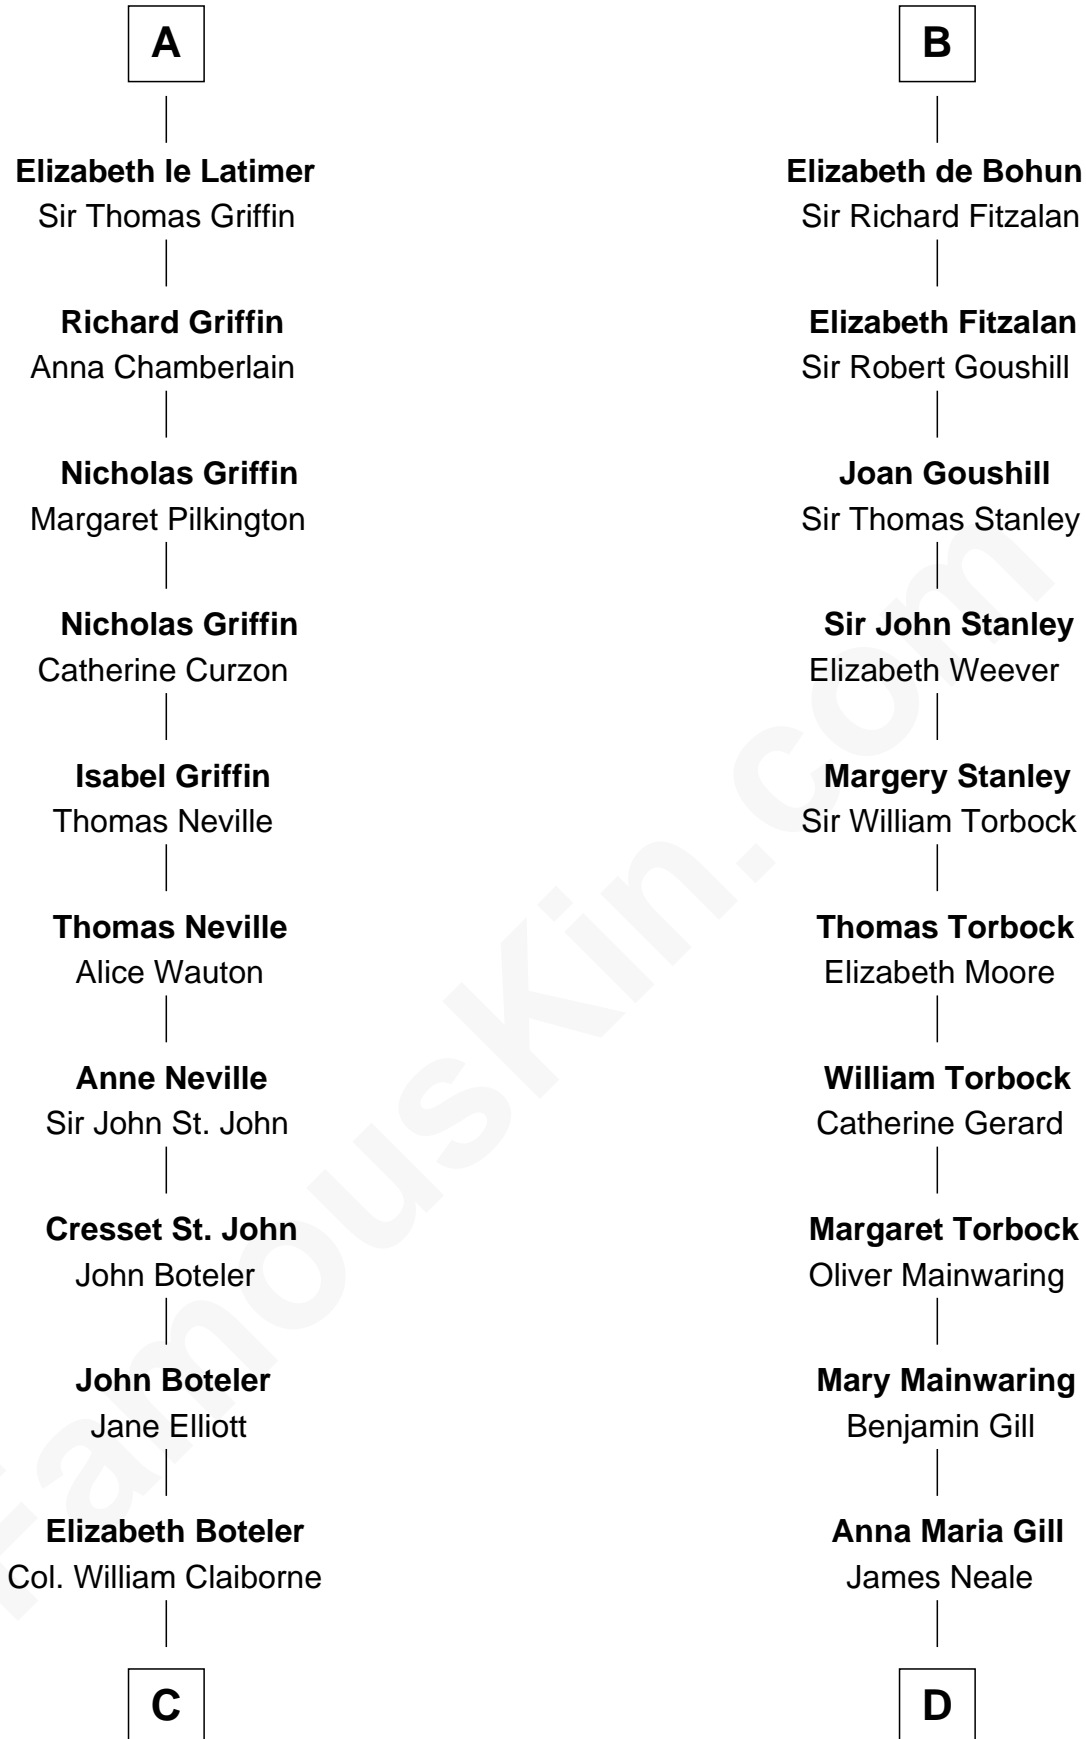

# FamousKin.com Relationship Chart of

**William C. C. Claiborne**

*1st Governor of Louisiana*

21st cousin of

**Edward Lloyd V**

*13th Governor of Maryland*

**Dermot MacMurrough**

Mor O'Toole

**C**

**Thomas Claiborne**

Sarah Fenn

**Thomas Claiborne**

Ann Fox

**Nathaniel Claiborne**

Jane Cole

**William Claiborne**