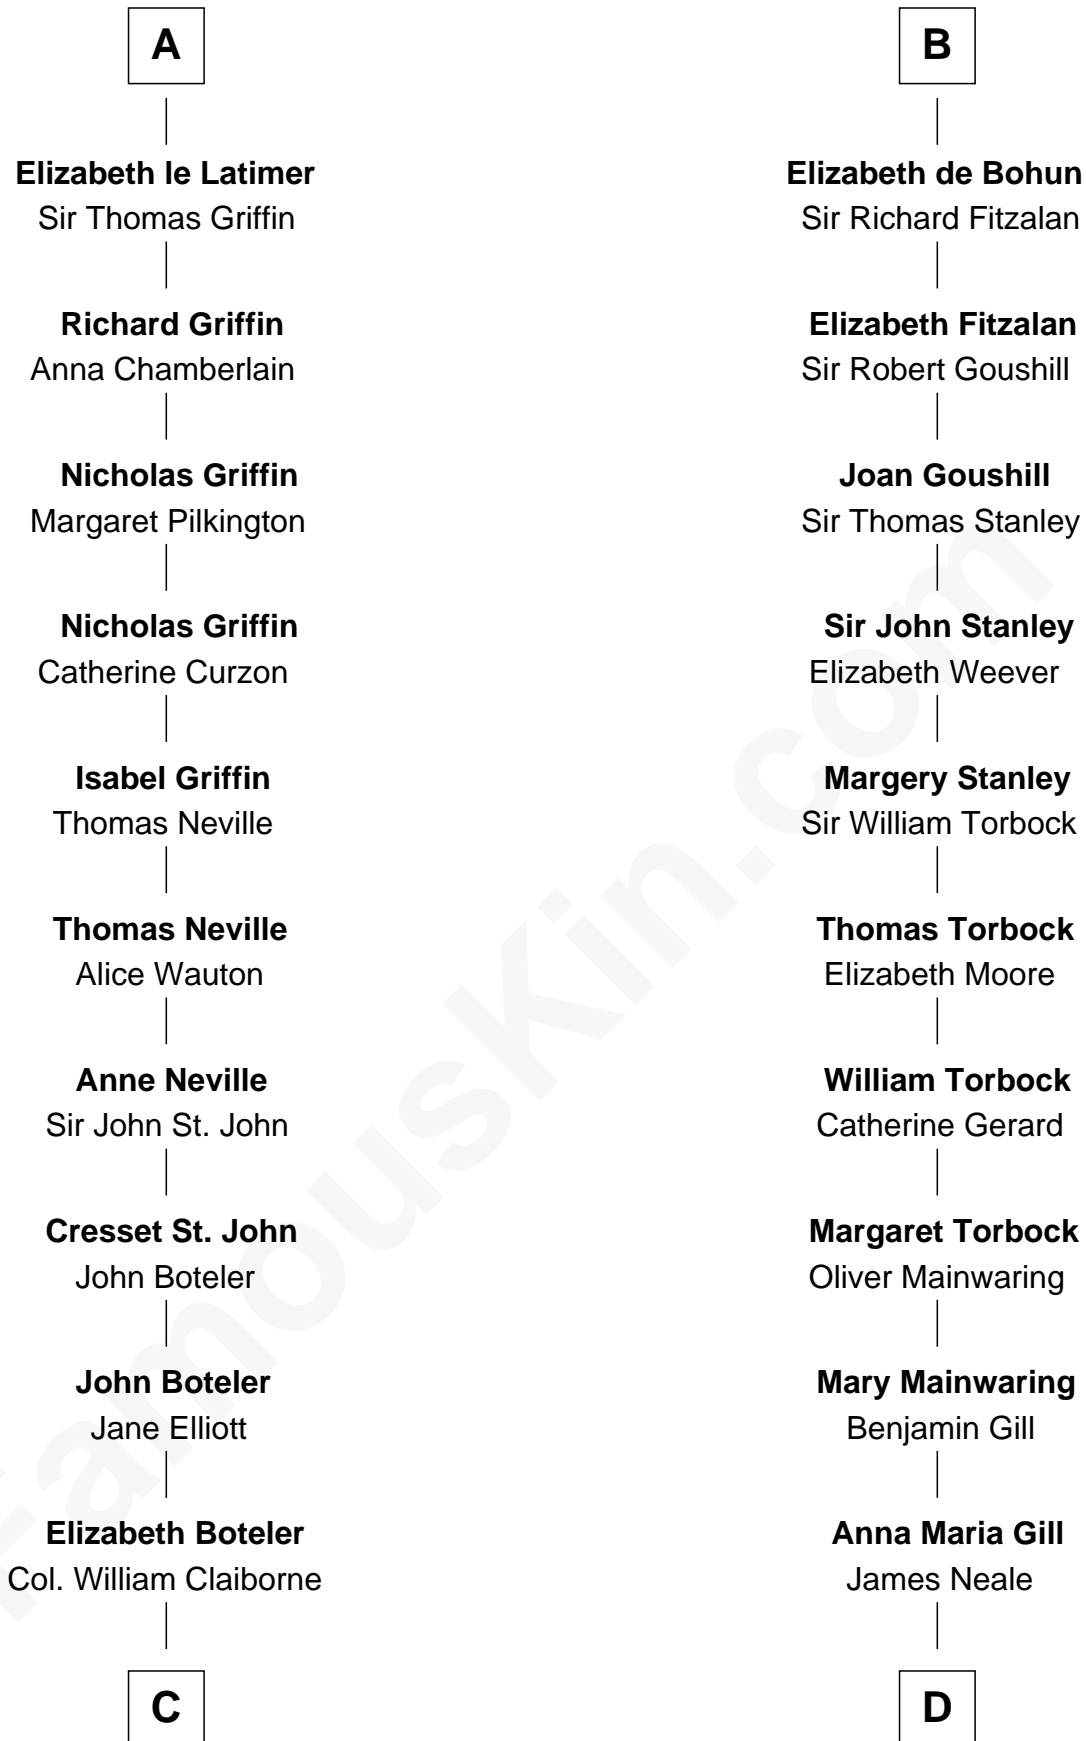

FamousKin.com Relationship Chart of

William C. C. Claiborne

1st Governor of Louisiana

21st cousin of

Edward Lloyd V

13th Governor of Maryland

Gilbert Fitzgilbert de Clare

Isabel de Beaumont

C

Thomas Claiborne

Sarah Fenn

Thomas Claiborne

Ann Fox

Nathaniel Claiborne

Jane Cole

William Claiborne