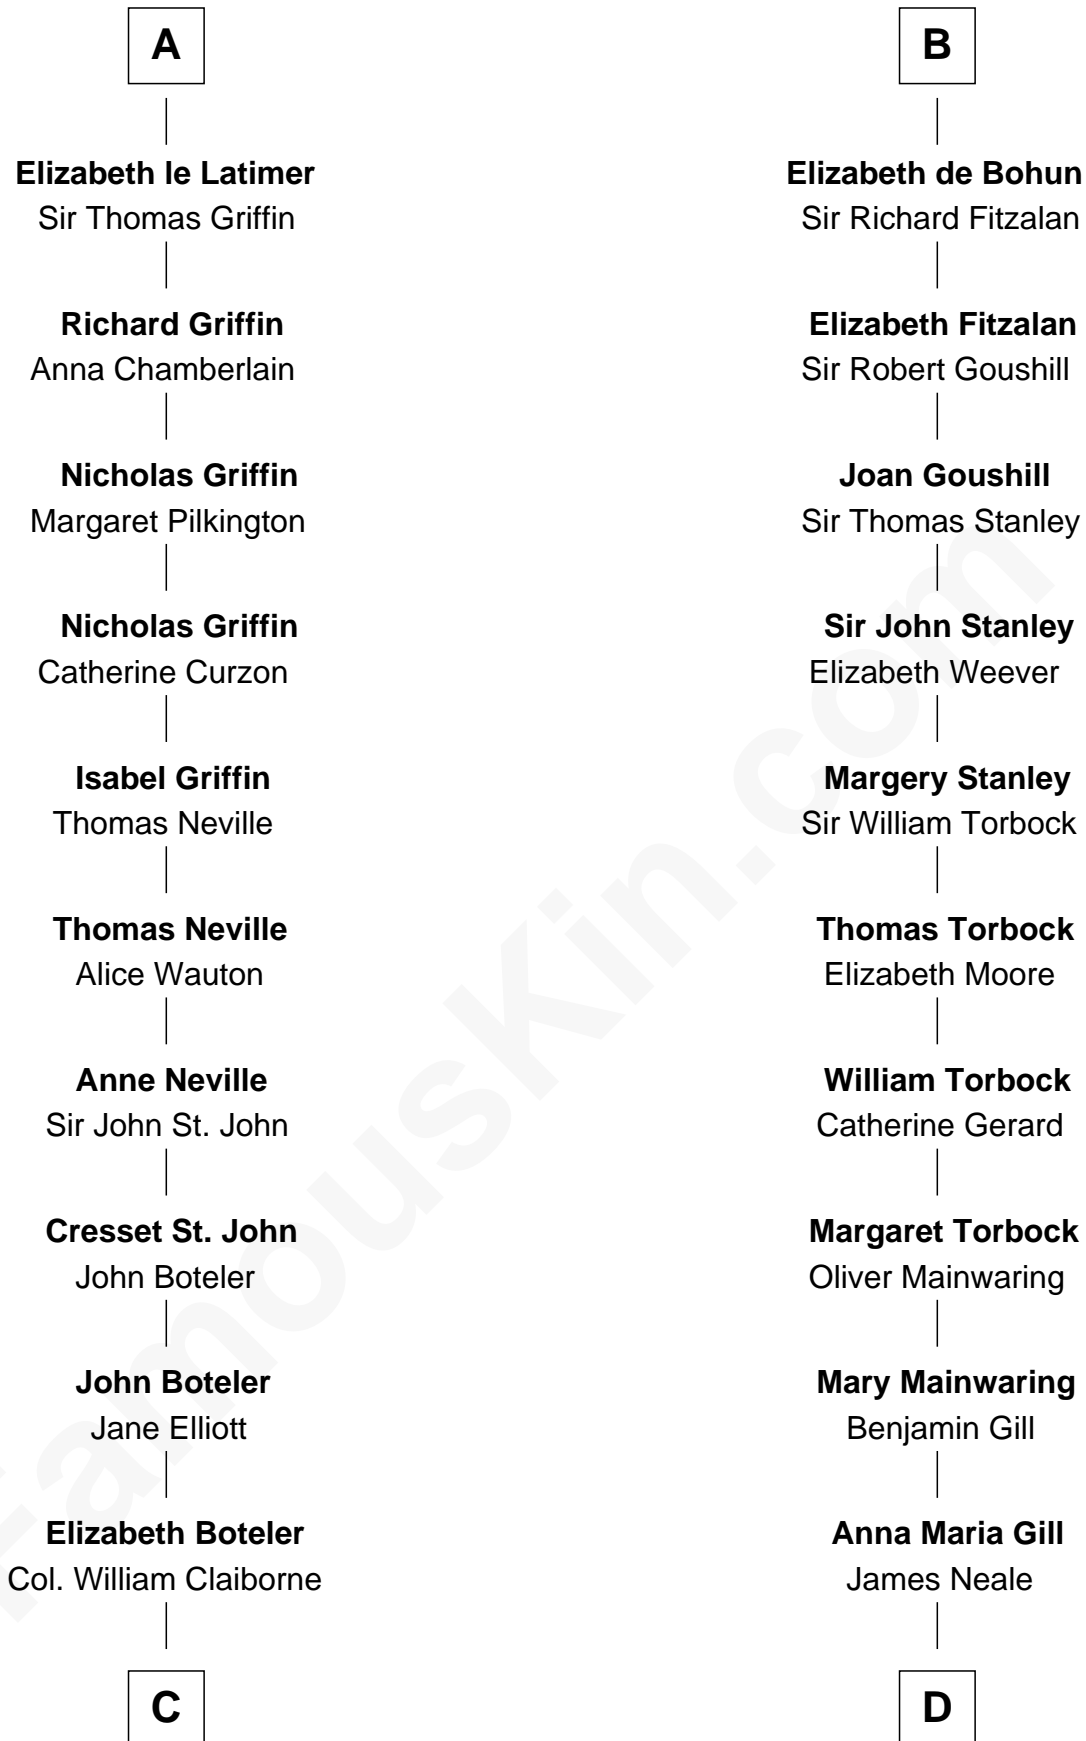

FamousKin.com Relationship Chart of

William C. C. Claiborne

1st Governor of Louisiana

21st cousin of

Edward Lloyd V

13th Governor of Maryland

Robert de Beaumont

Amicia de Gael

C

Thomas Claiborne

Sarah Fenn

Thomas Claiborne

Ann Fox

Nathaniel Claiborne

Jane Cole

William Claiborne