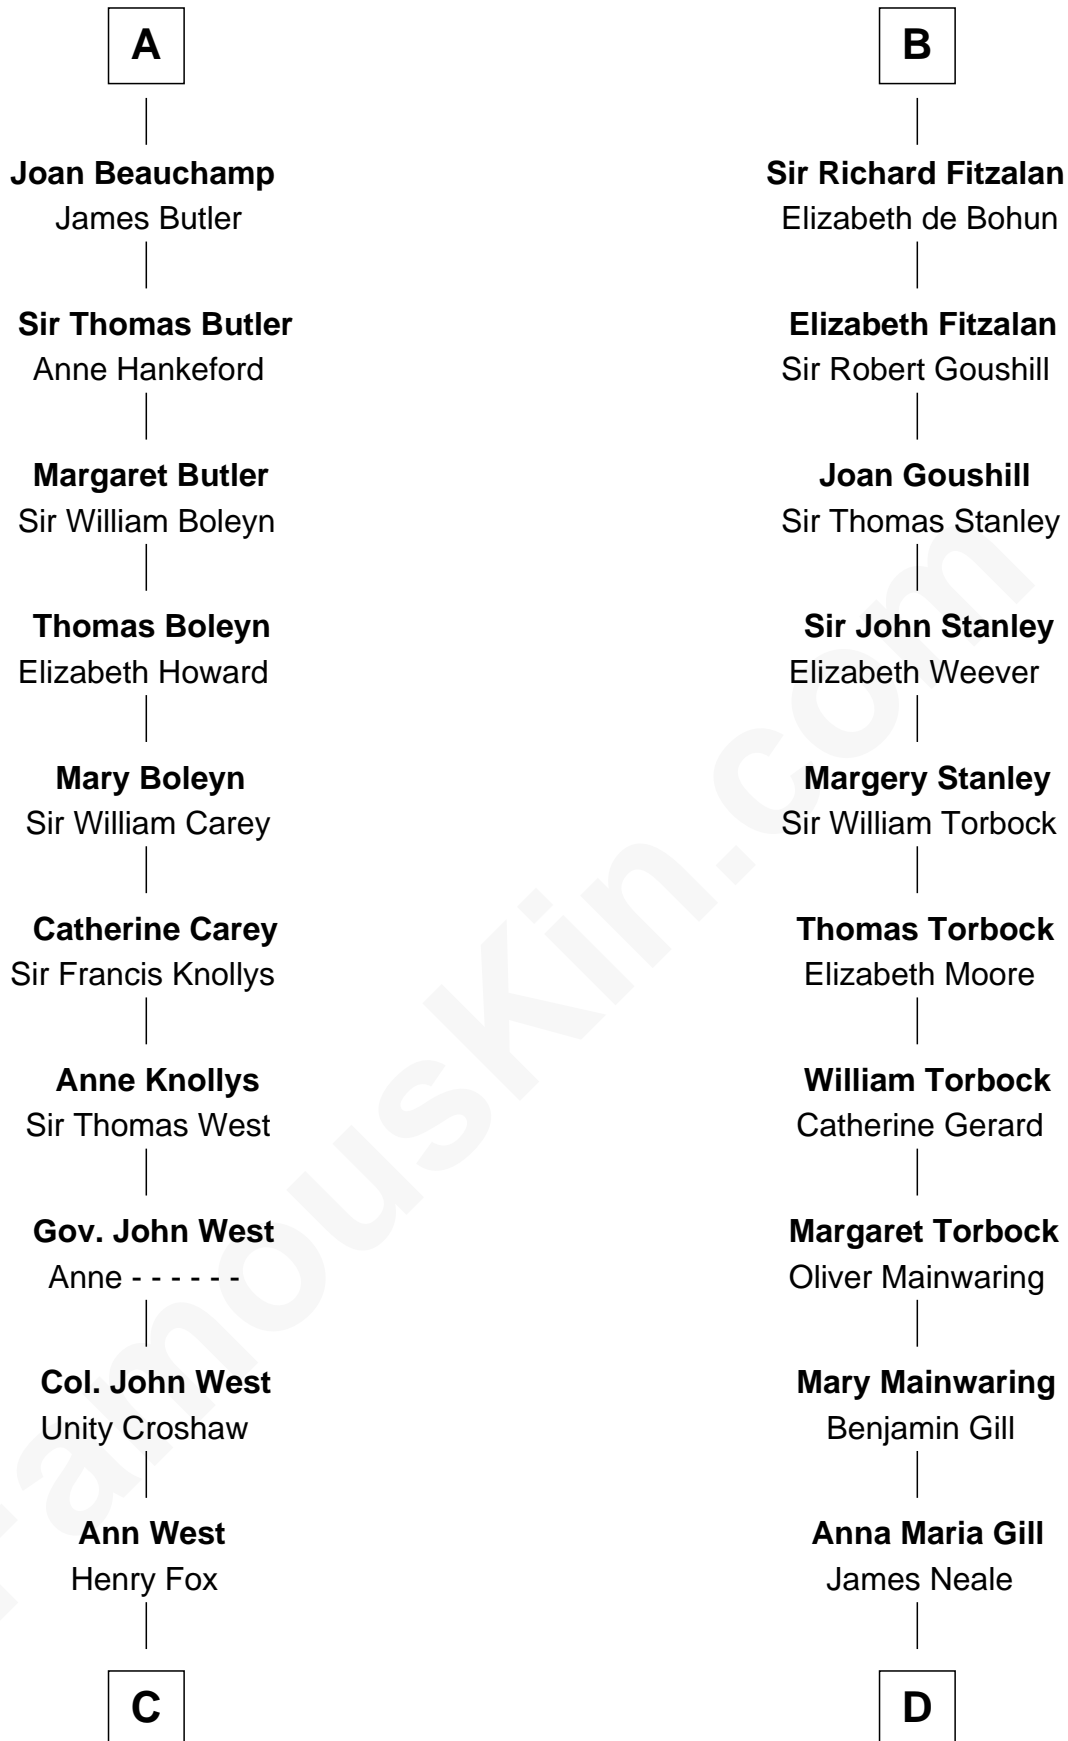

FamousKin.com Relationship Chart of

William C. C. Claiborne

1st Governor of Louisiana

20th cousin 1 time removed of

Edward Lloyd V

13th Governor of Maryland

Richard Fitzgilbert de Clare

Adeliza de Meschines

C

Ann Fox

Thomas Claiborne

Nathaniel Claiborne

Jane Cole

William Claiborne

Mary Leigh

William C. C. Claiborne