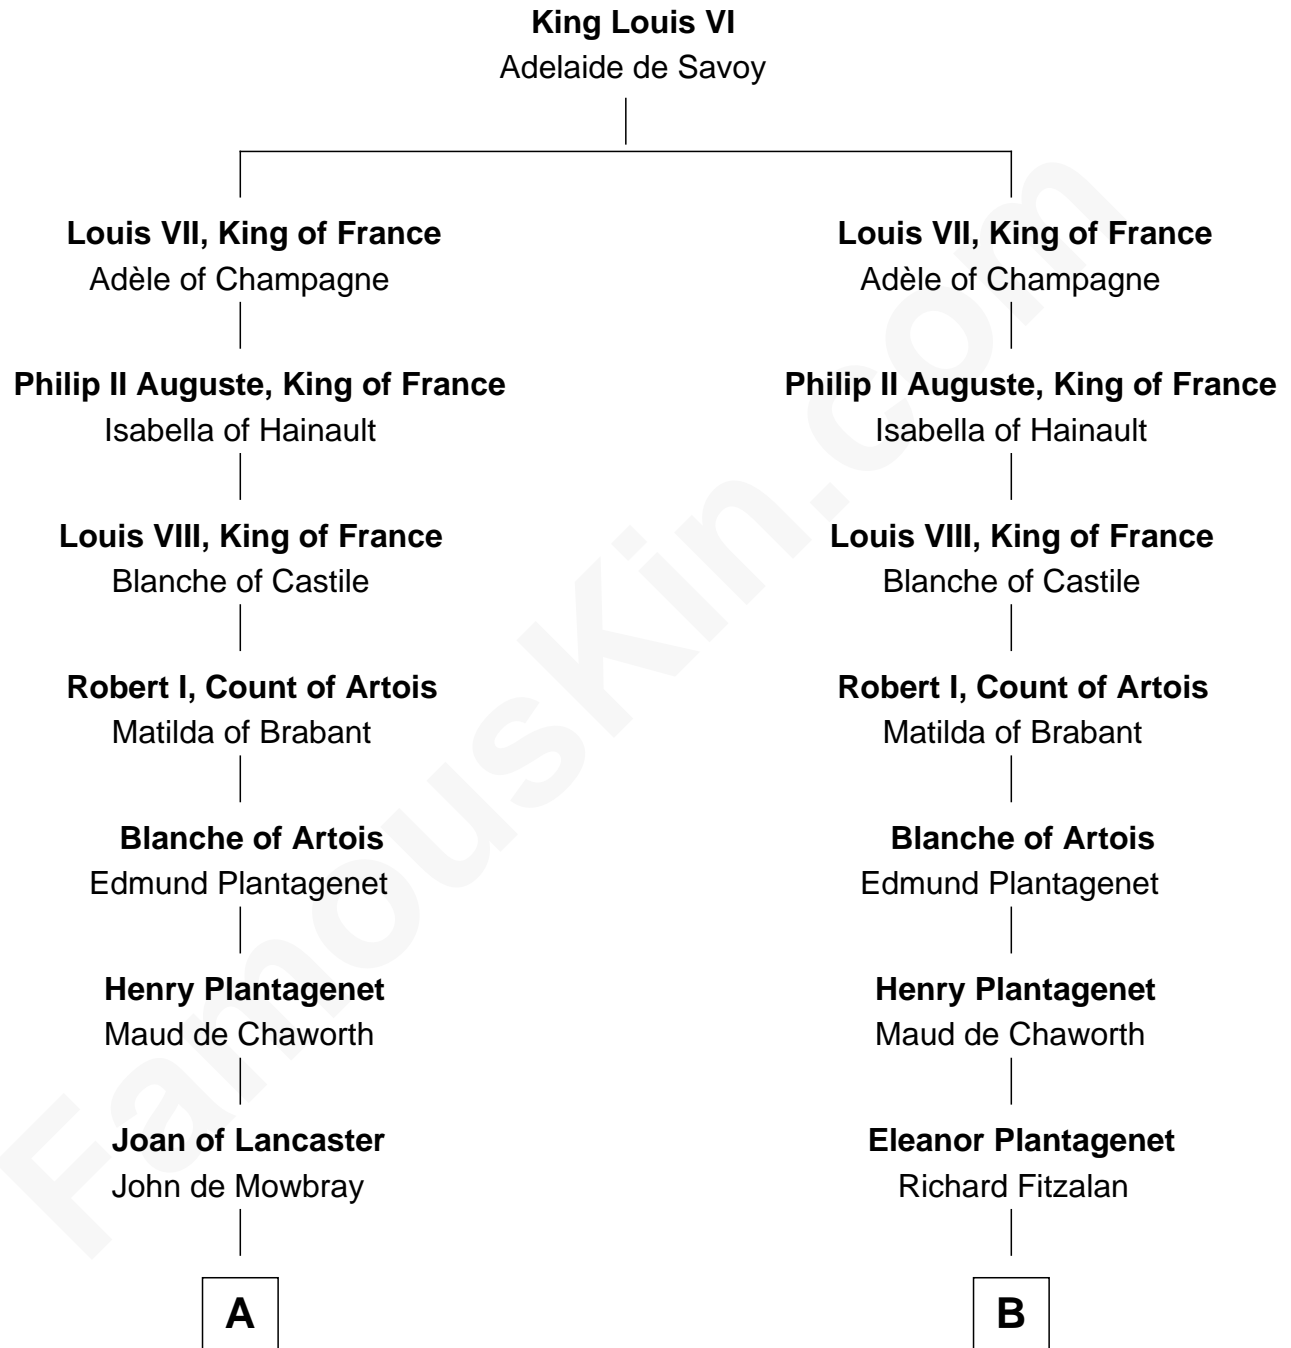

FamousKin.com Relationship Chart of

William C. C. Claiborne

1st Governor of Louisiana

21st cousin of

Edward Lloyd V

13th Governor of Maryland

C

Ann West
Henry Fox

Ann Fox
Thomas Claiborne

Nathaniel Claiborne
Jane Cole

William Claiborne
Mary Leigh

William C. C. Claiborne
1st Governor of Louisiana

D

Henrietta Maria Neale
Col. Philemon Lloyd

Edward Lloyd
Sarah Covington

Col. Edward Lloyd
Anne Rousby

Col. Edward Lloyd
Elizabeth Tayloe

Edward Lloyd V
13th Governor of Maryland

FamousKin.com