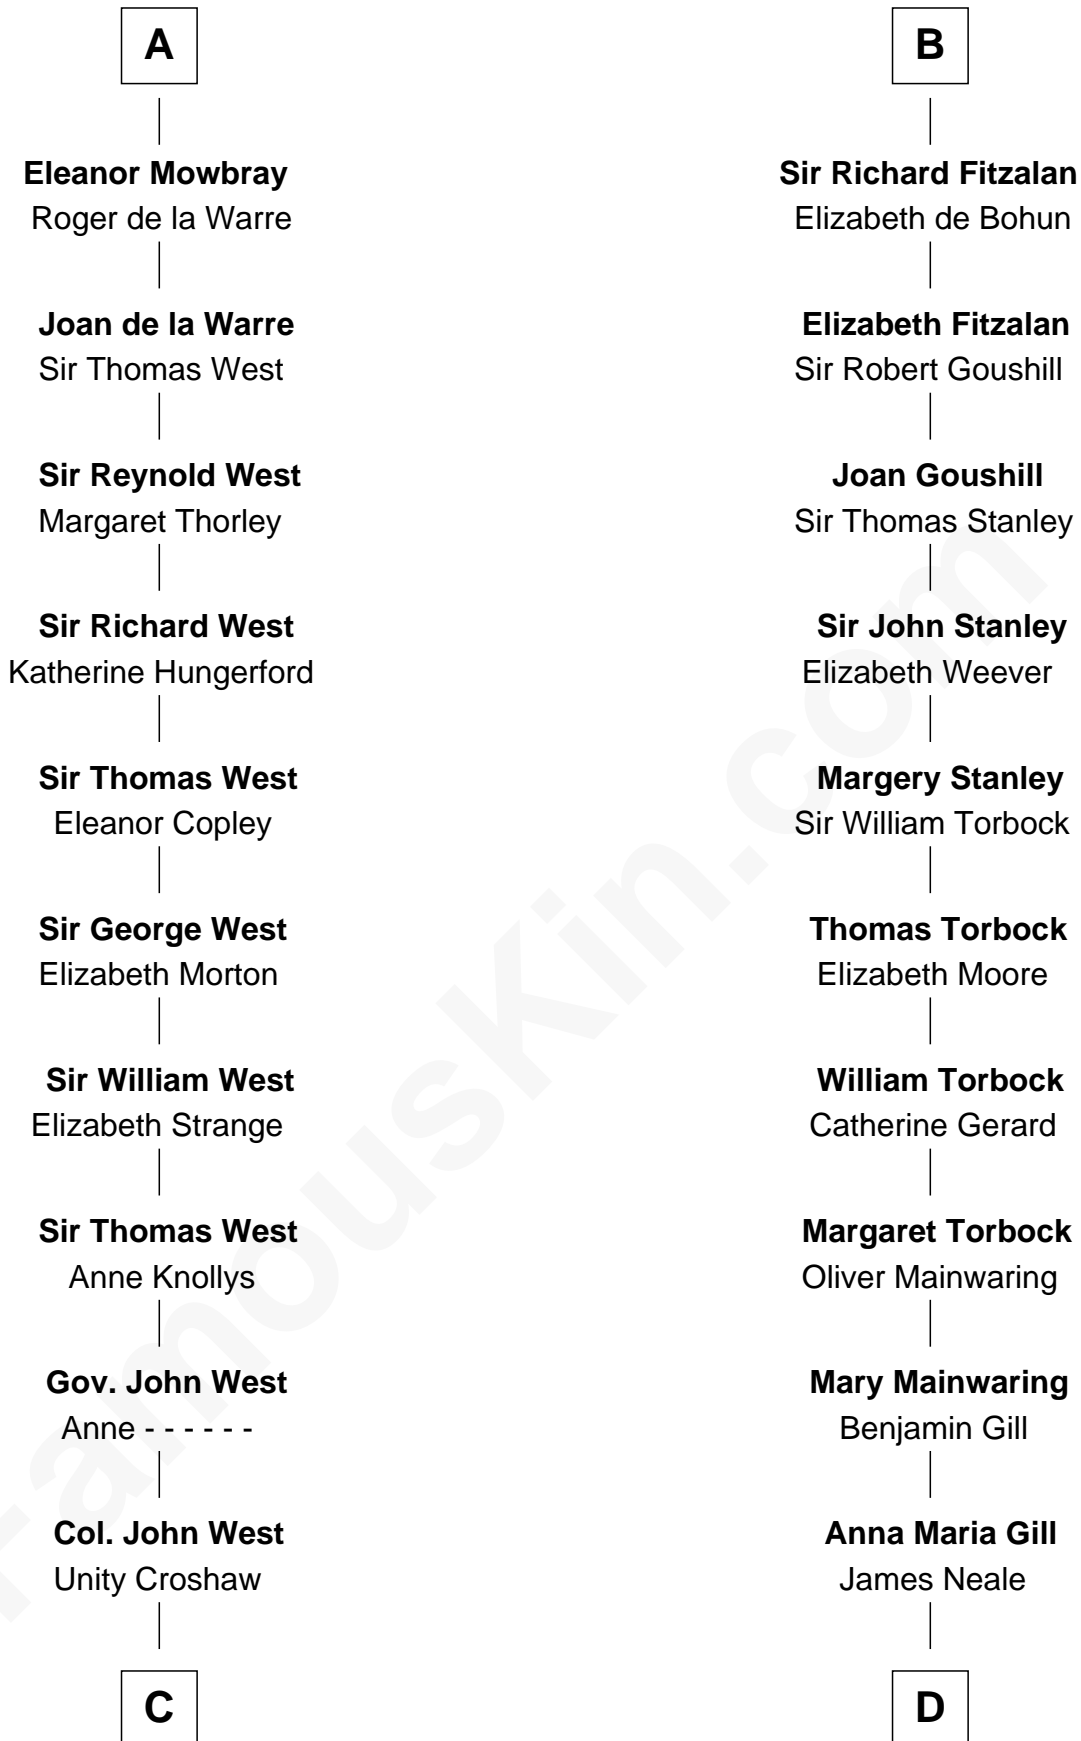

# FamousKin.com Relationship Chart of

**William C. C. Claiborne**

*1st Governor of Louisiana*

21st cousin of

**Edward Lloyd V**

*13th Governor of Maryland*

**Henry II, Duke of Limbourg**

**Marguerite of Limbourg**  
Godfrey III, Count of Louvain

**Joan of Lancaster**  
John de Mowbray

**A**

**Marguerite of Limbourg**  
Godfrey III, Count of Louvain

**Henry I, Duke of Brabant**  
Mathilde of Boulogne

**Henry II, Duke of Brabant**  
Marie of Hohenstaufen

**Matilda of Brabant**  
Robert I, Count of Artois

**Blanche of Artois**  
Edmund Plantagenet

**Henry Plantagenet**  
Maud de Chaworth

**Eleanor Plantagenet**  
Richard Fitzalan

**B**

**C**

**Ann West**  
Henry Fox