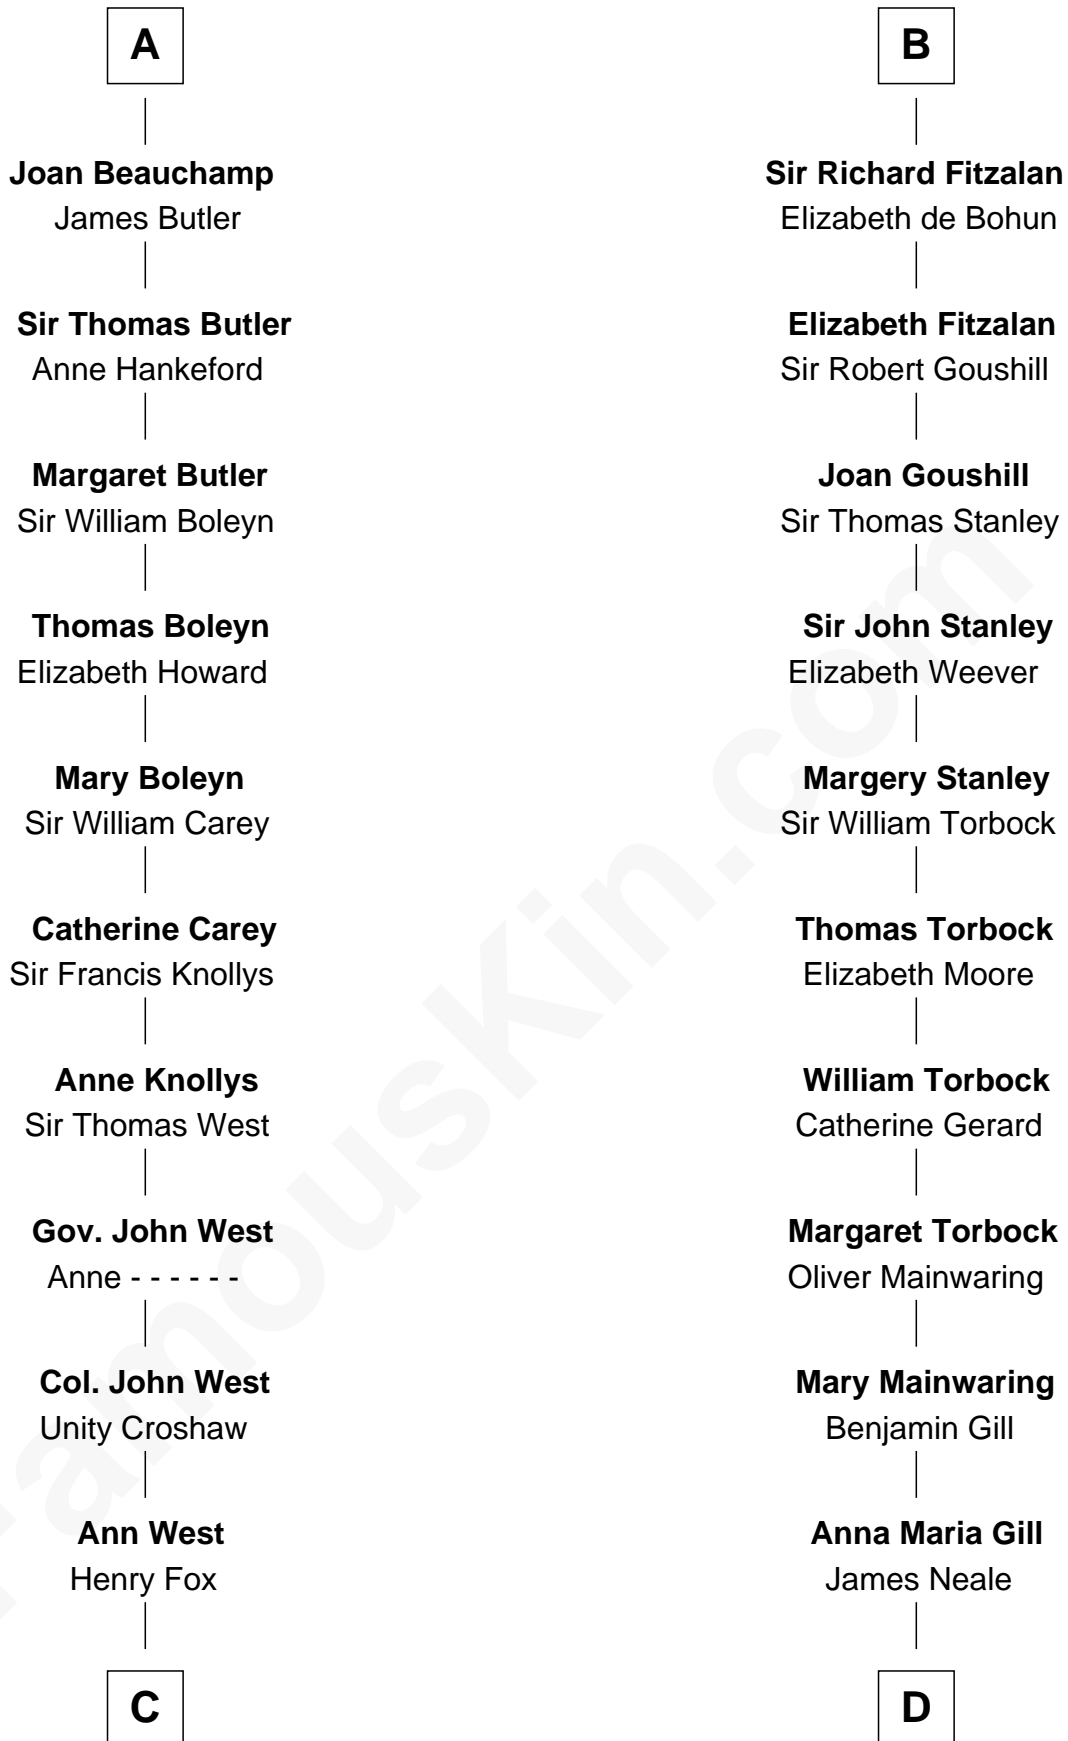

FamousKin.com
Relationship Chart of
William C. C. Claiborne
1st Governor of Louisiana

20th cousin 1 time removed of
Edward Lloyd V
13th Governor of Maryland

Geoffrey de Mandeville
 Rohese de Vere

C

Ann Fox

Thomas Claiborne

Nathaniel Claiborne

Jane Cole

William Claiborne

Mary Leigh

William C. C. Claiborne

1st Governor of Louisiana

D

Henrietta Maria Neale

Col. Philemon Lloyd

Edward Lloyd

Sarah Covington

Col. Edward Lloyd

Anne Rousby

Col. Edward Lloyd

Elizabeth Tayloe