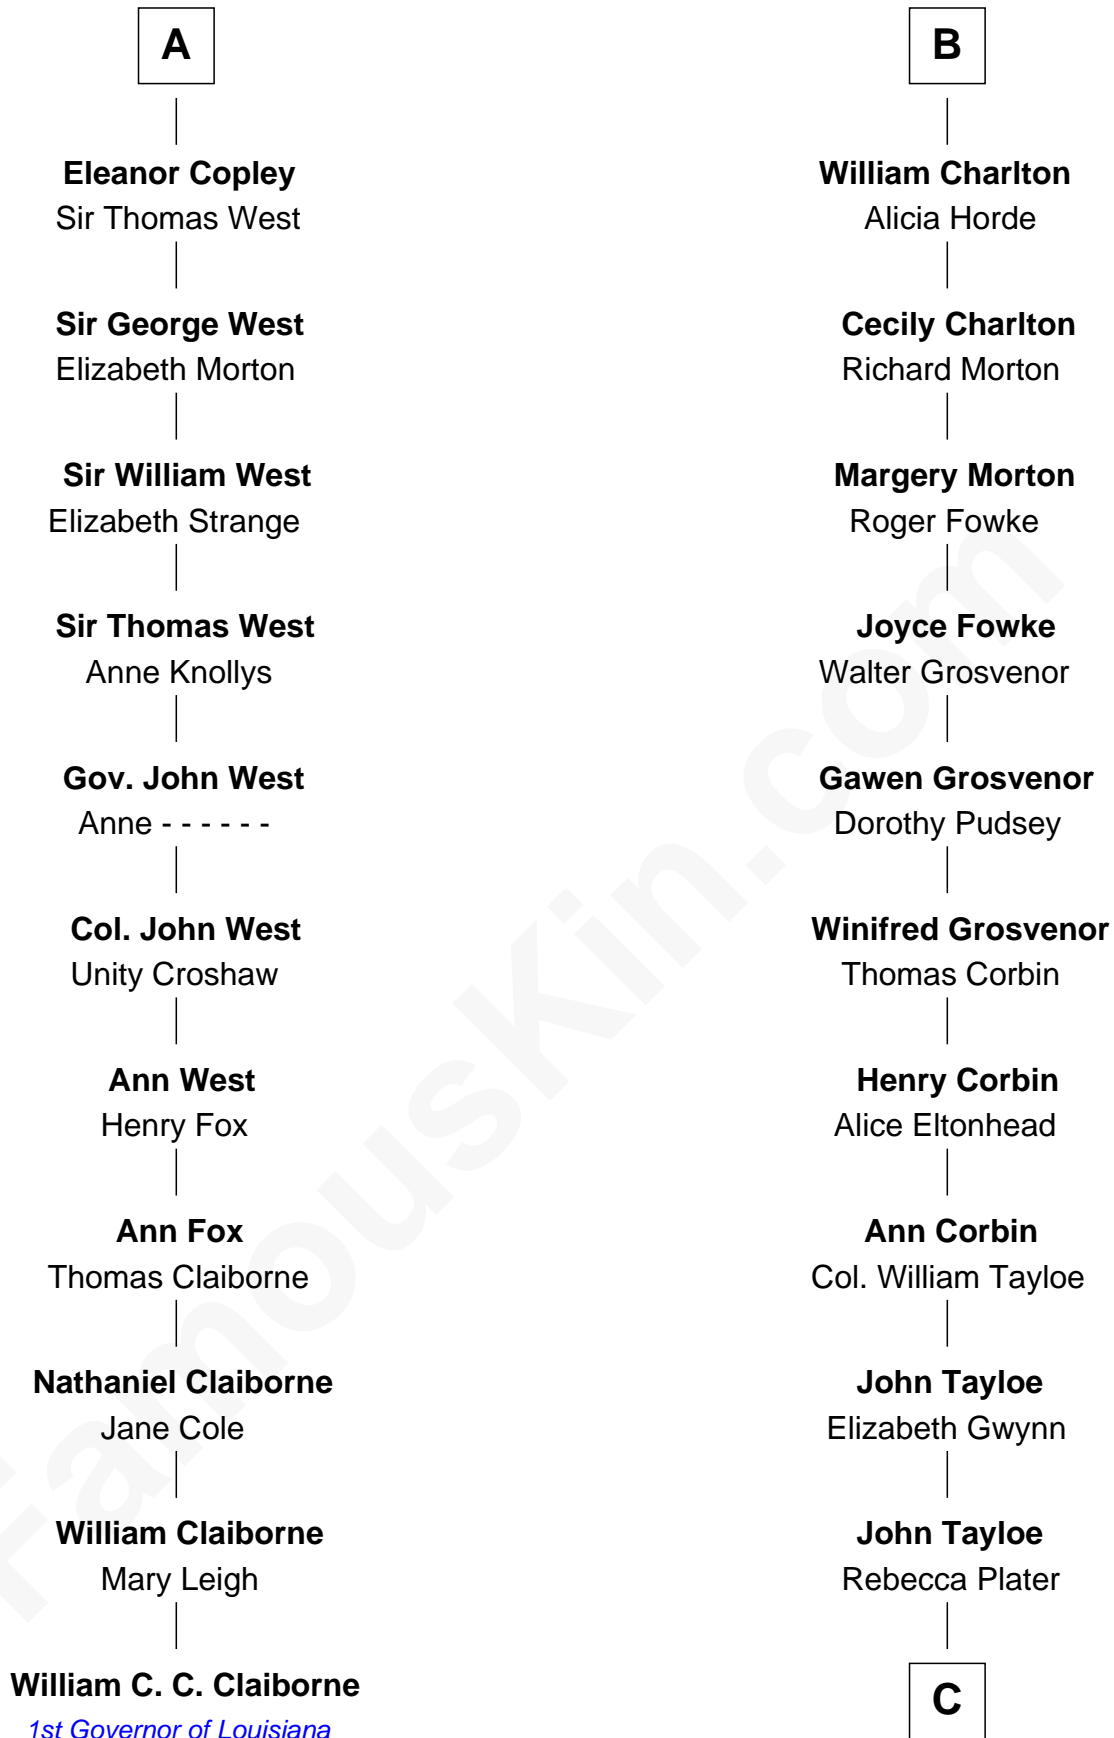

FamousKin.com
Relationship Chart of
William C. C. Claiborne
1st Governor of Louisiana

17th cousin 3 times removed of
Henry Lloyd
40th Governor of Maryland

Sir Roger de Somery
 Nichole d'Aubenev

C

Elizabeth Tayloe
Col. Edward Lloyd

Col. Edward Lloyd
Sally Scott Murray

Daniel Lloyd
Catherine Henry

Henry Lloyd
40th Governor of Maryland

FamousKin.com