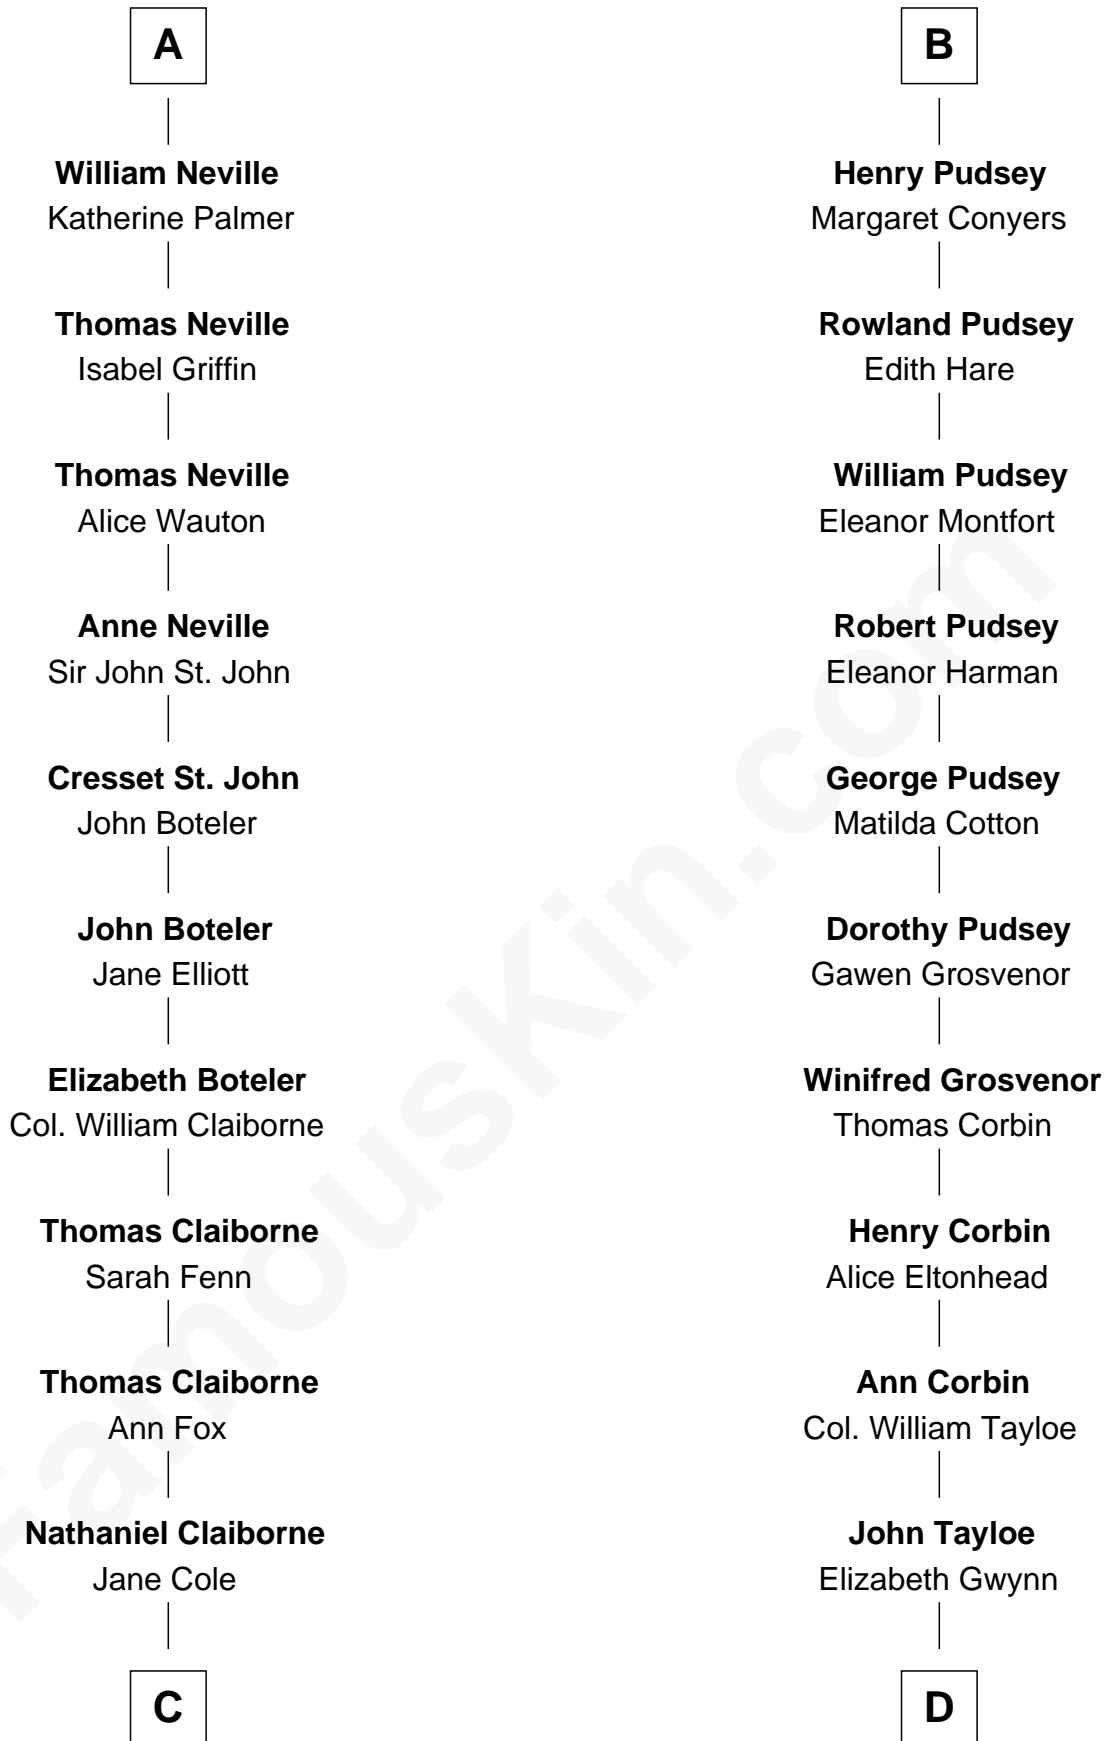

FamousKin.com
Relationship Chart of
William C. C. Claiborne
1st Governor of Louisiana

18th cousin 3 times removed of
Henry Lloyd
40th Governor of Maryland

C

William Claiborne

Mary Leigh

William C. C. Claiborne

1st Governor of Louisiana

D

John Tayloe

Rebecca Plater

Elizabeth Tayloe

Col. Edward Lloyd

Col. Edward Lloyd

Sally Scott Murray