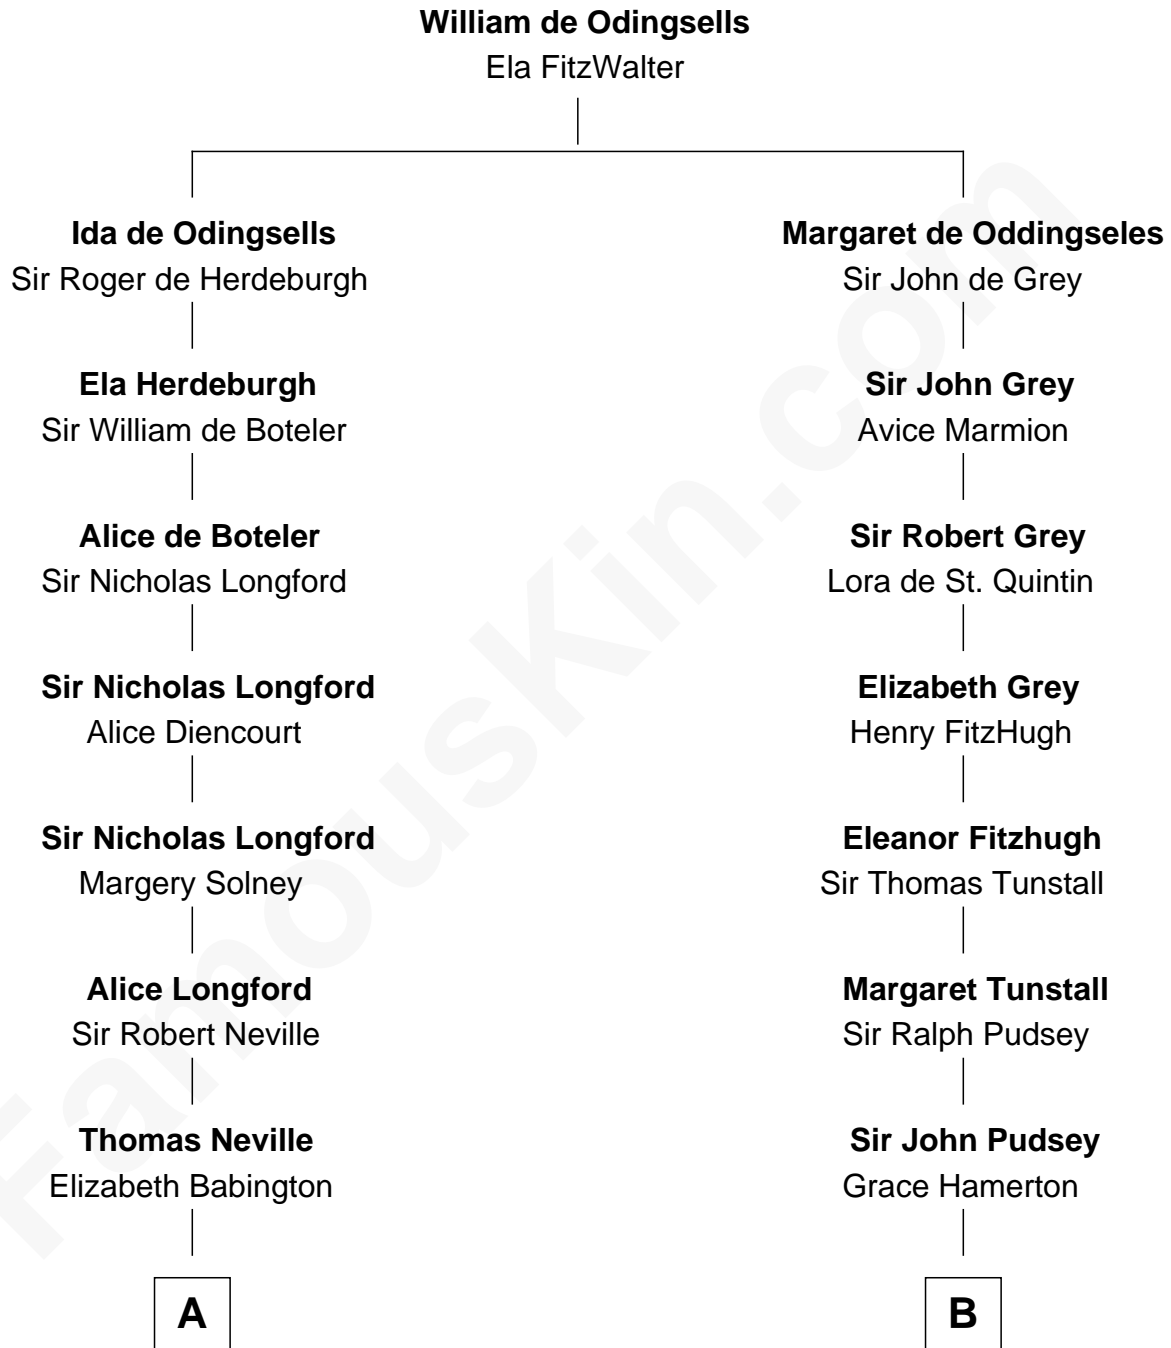

FamousKin.com
Relationship Chart of
William C. C. Claiborne
1st Governor of Louisiana

18th cousin 3 times removed of
Henry Lloyd
40th Governor of Maryland

C

William Claiborne

Mary Leigh

William C. C. Claiborne

1st Governor of Louisiana

D

John Tayloe

Rebecca Plater

Elizabeth Tayloe

Col. Edward Lloyd

Col. Edward Lloyd

Sally Scott Murray

Daniel Lloyd

Catherine Henry

Henry Lloyd

40th Governor of Maryland

FamousKin.com