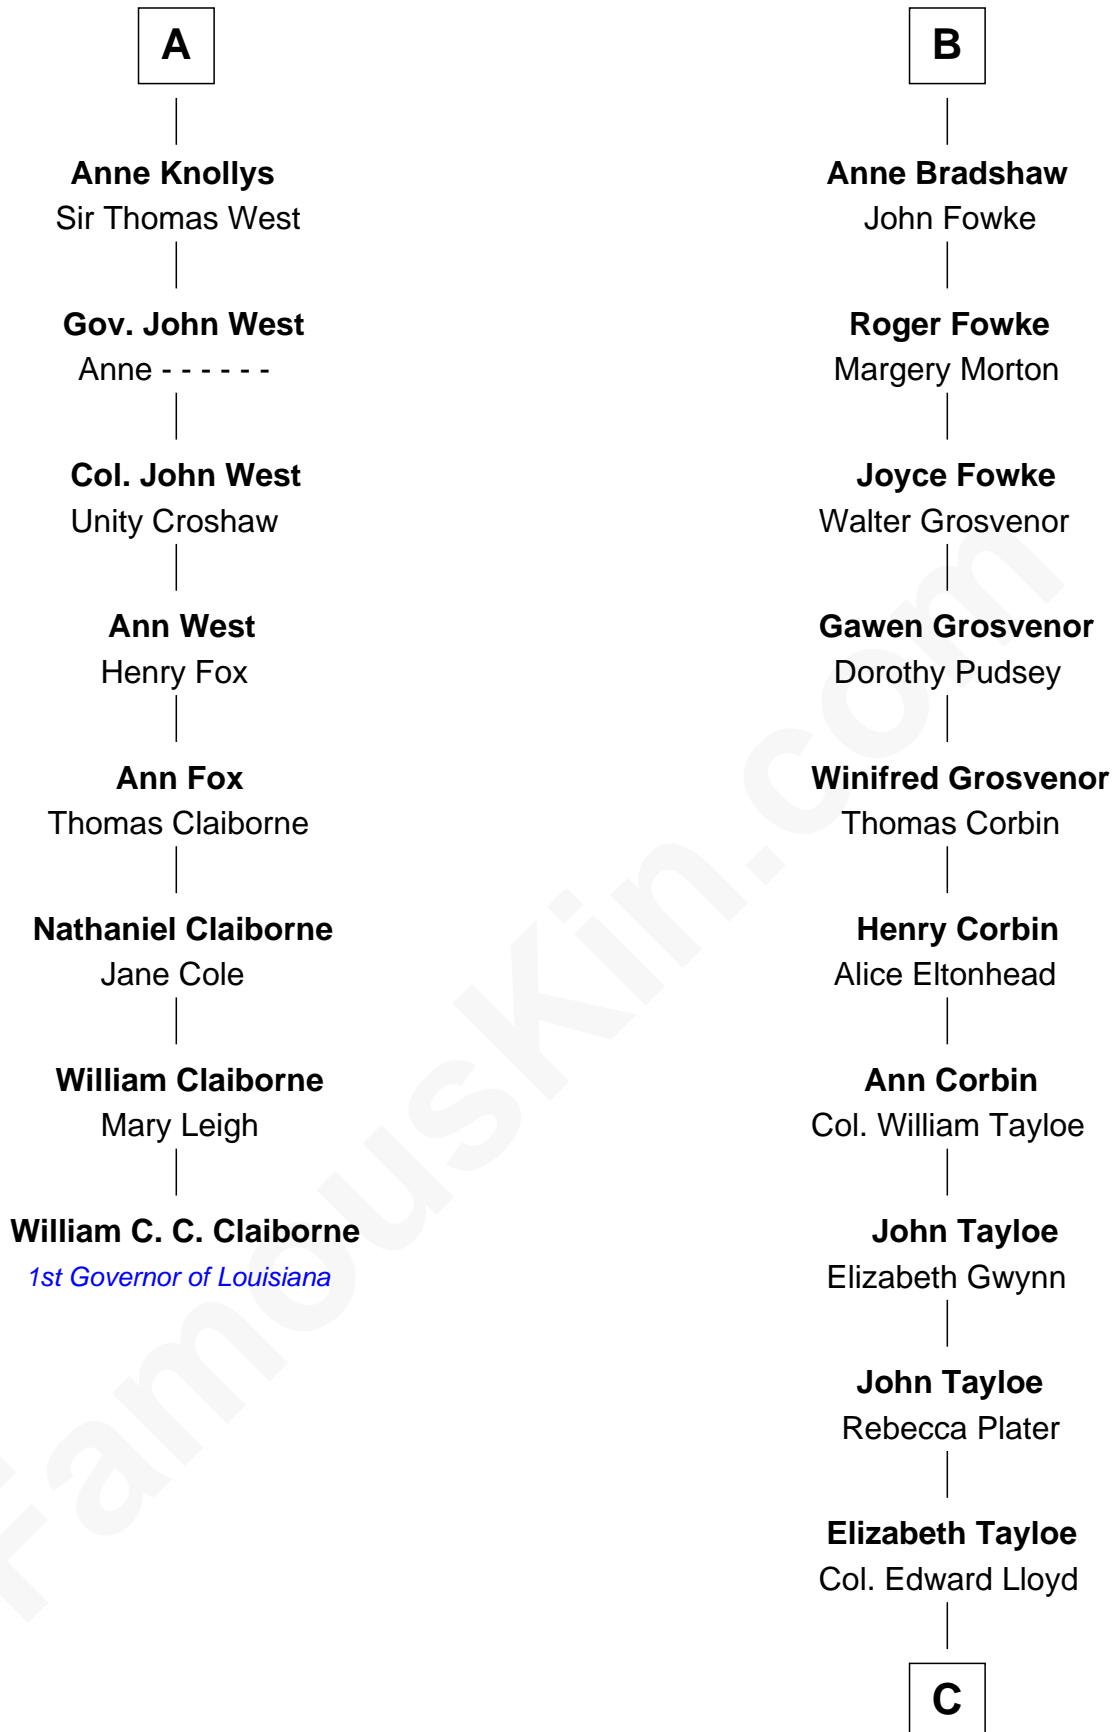

**FamousKin.com**  
**Relationship Chart of**  
**William C. C. Claiborne**  
*1st Governor of Louisiana*

**14th cousin 5 times removed of**  
**Henry Lloyd**  
*40th Governor of Maryland*

**John de Welles**  
Maud de Roos

**C**

**Col. Edward Lloyd**

Sally Scott Murray

**Daniel Lloyd**

Catherine Henry

**Henry Lloyd**

*40th Governor of Maryland*

FamousKin.com