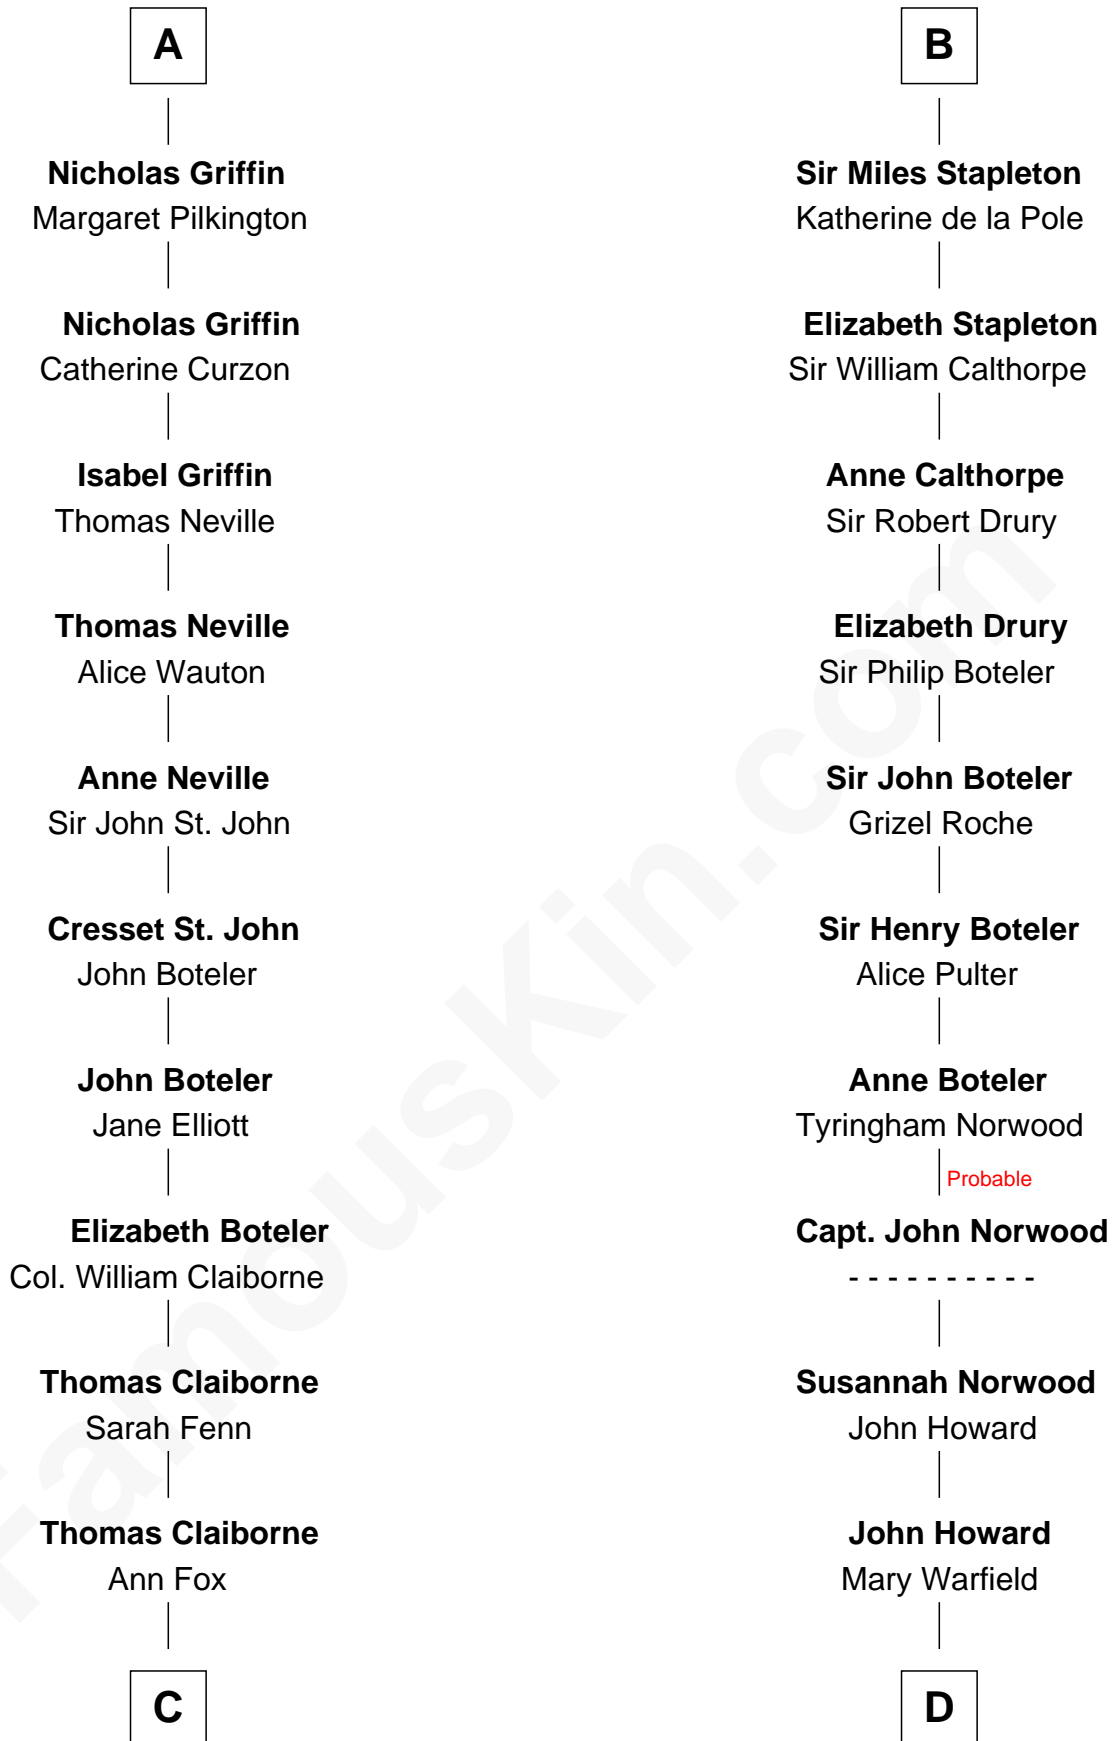

# FamousKin.com Relationship Chart of

**William C. C. Claiborne**

*1st Governor of Louisiana*

19th cousin of

**Charles Carnan Ridgely**

*15th Governor of Maryland*

**Sir William Marshal**

Isabel de Clare

**C**

**Nathaniel Claiborne**

Jane Cole

**William Claiborne**

Mary Leigh

**William C. C. Claiborne**

*1st Governor of Louisiana*

**D**

**Rachel Howard**

Col. Charles Ridgely

**Achsah Ridgely**

Charles R. Carnan

**Charles Carnan Ridgely**

*15th Governor of Maryland*

FamousKin.com