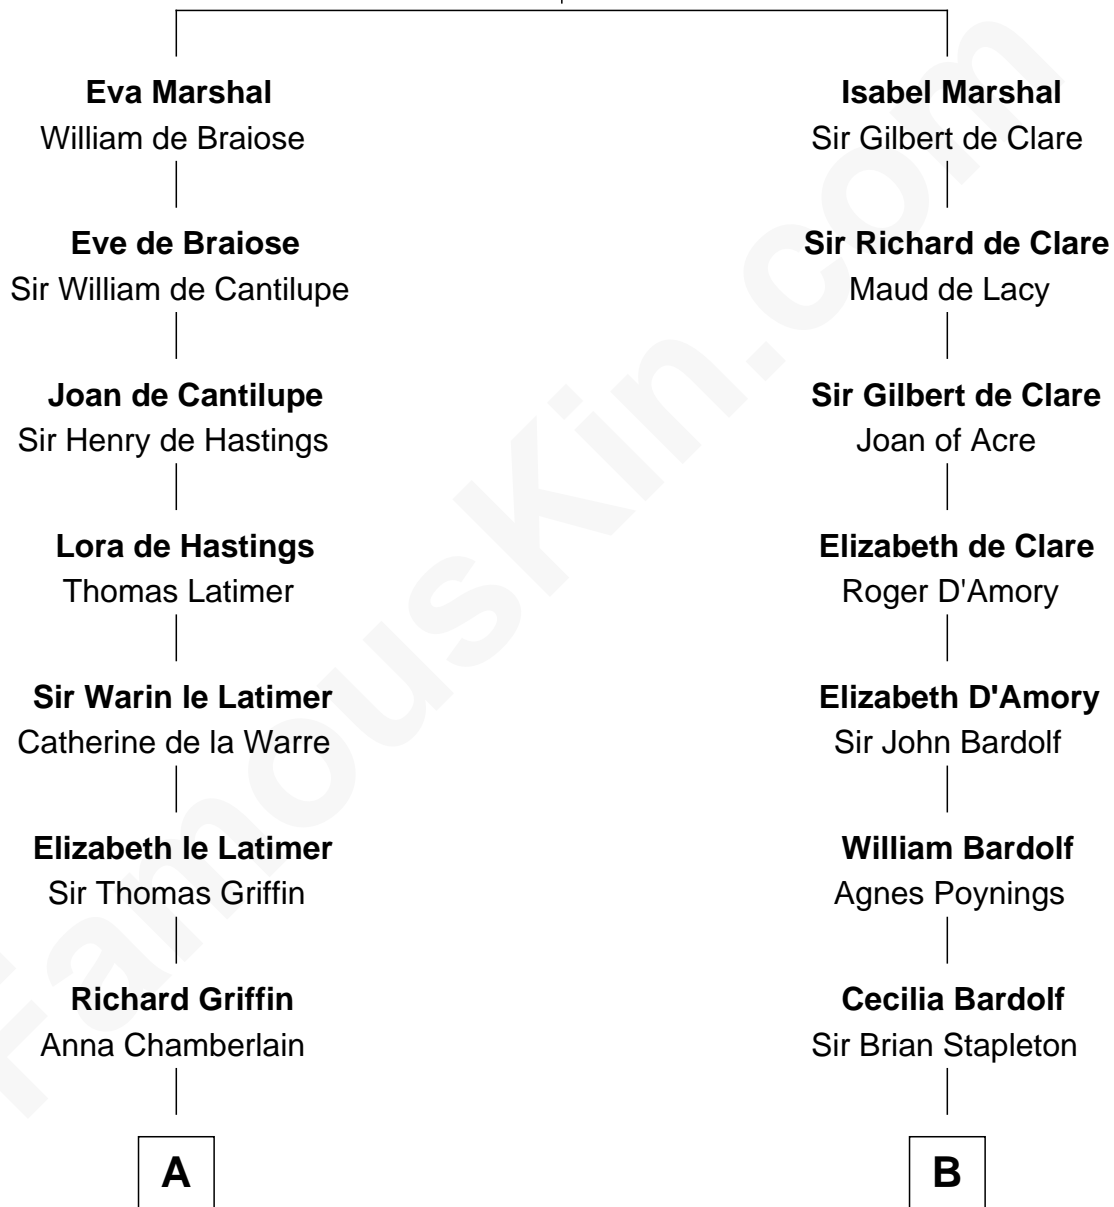

# FamousKin.com Relationship Chart of

**William C. C. Claiborne**

*1st Governor of Louisiana*

19th cousin of

**Charles Carnan Ridgely**

*15th Governor of Maryland*

**Sir William Marshal**

Isabel de Clare

**C**

**Nathaniel Claiborne**

Jane Cole

**William Claiborne**

Mary Leigh

**William C. C. Claiborne**

*1st Governor of Louisiana*

**D**

**Rachel Howard**

Col. Charles Ridgely

**Achsah Ridgely**

Charles R. Carnan

**Charles Carnan Ridgely**

*15th Governor of Maryland*

FamousKin.com