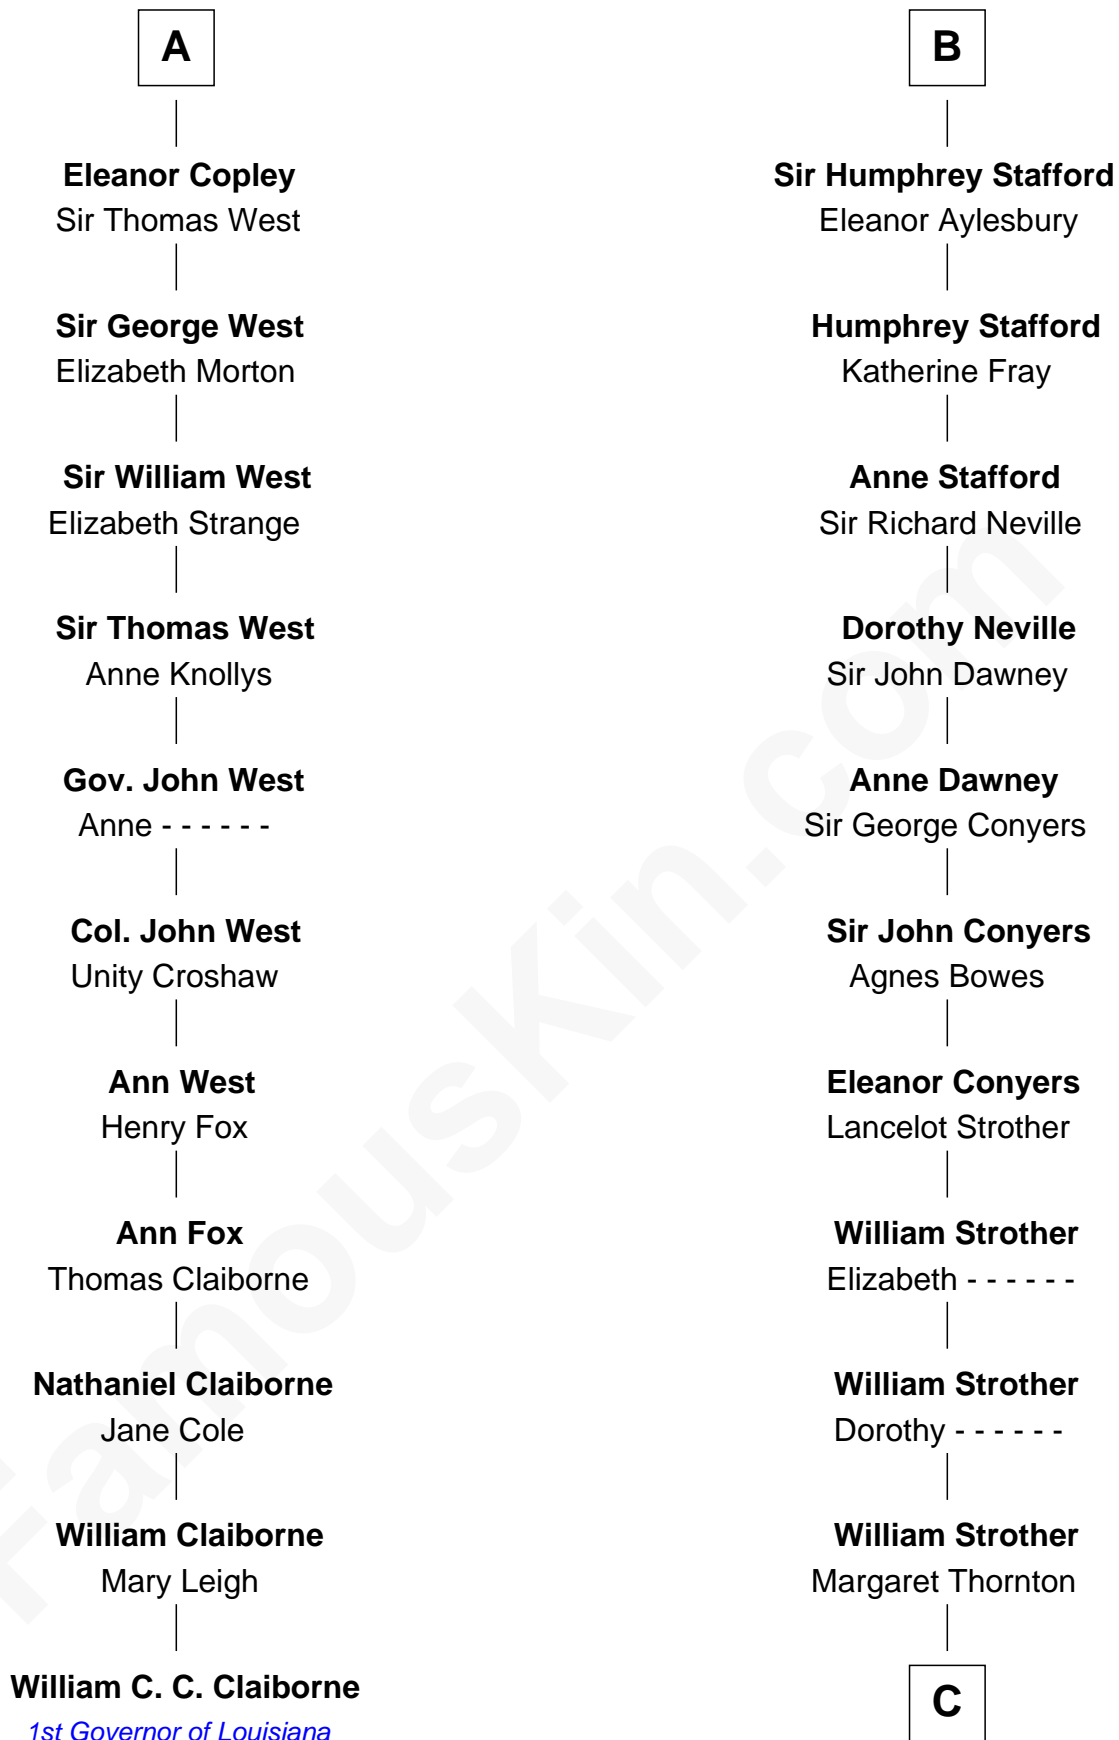

**FamousKin.com**  
**Relationship Chart of**  
**William C. C. Claiborne**  
*1st Governor of Louisiana*

17th cousin 3 times removed of

**Zachary Taylor**  
*12th U.S. President*

**Sir Roger de Somery**  
 Nichole d'Aubenev

**C**

Francis Strother  
Susannah Dabney

William Strother  
Sarah Bayly

Sarah Dabney Strother  
Col. Richard Taylor

Zachary Taylor  
*12th U.S. President*

FamousKin.com