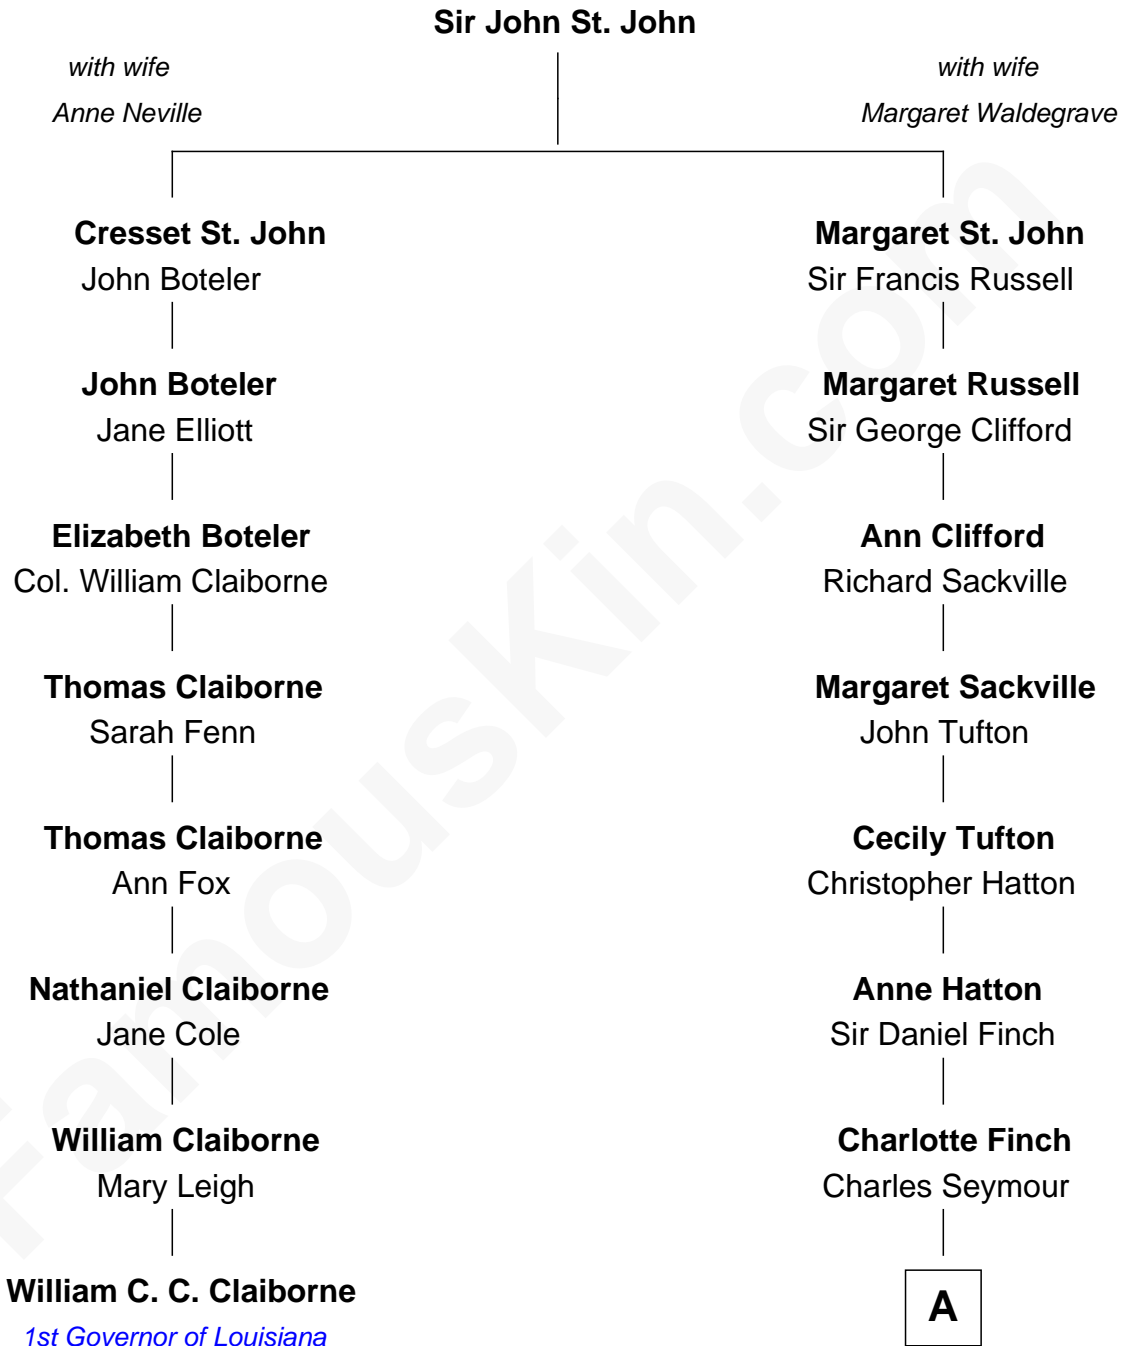

**FamousKin.com**  
**Relationship Chart of**  
**William C. C. Claiborne**  
*1st Governor of Louisiana*

**7th cousin 7 times removed of**  
**Kit Harington**  
*TV Actor - "Game of Thrones"*

**A**

**Charlotte Seymour**

Heneage Finch

**Frances Finch**

Sir George Legge

**William Legge**

Frances Barrington

**Edward Henry Legge**

Cordelia Twysden Molesworth

**Lois Marjorie Legge**