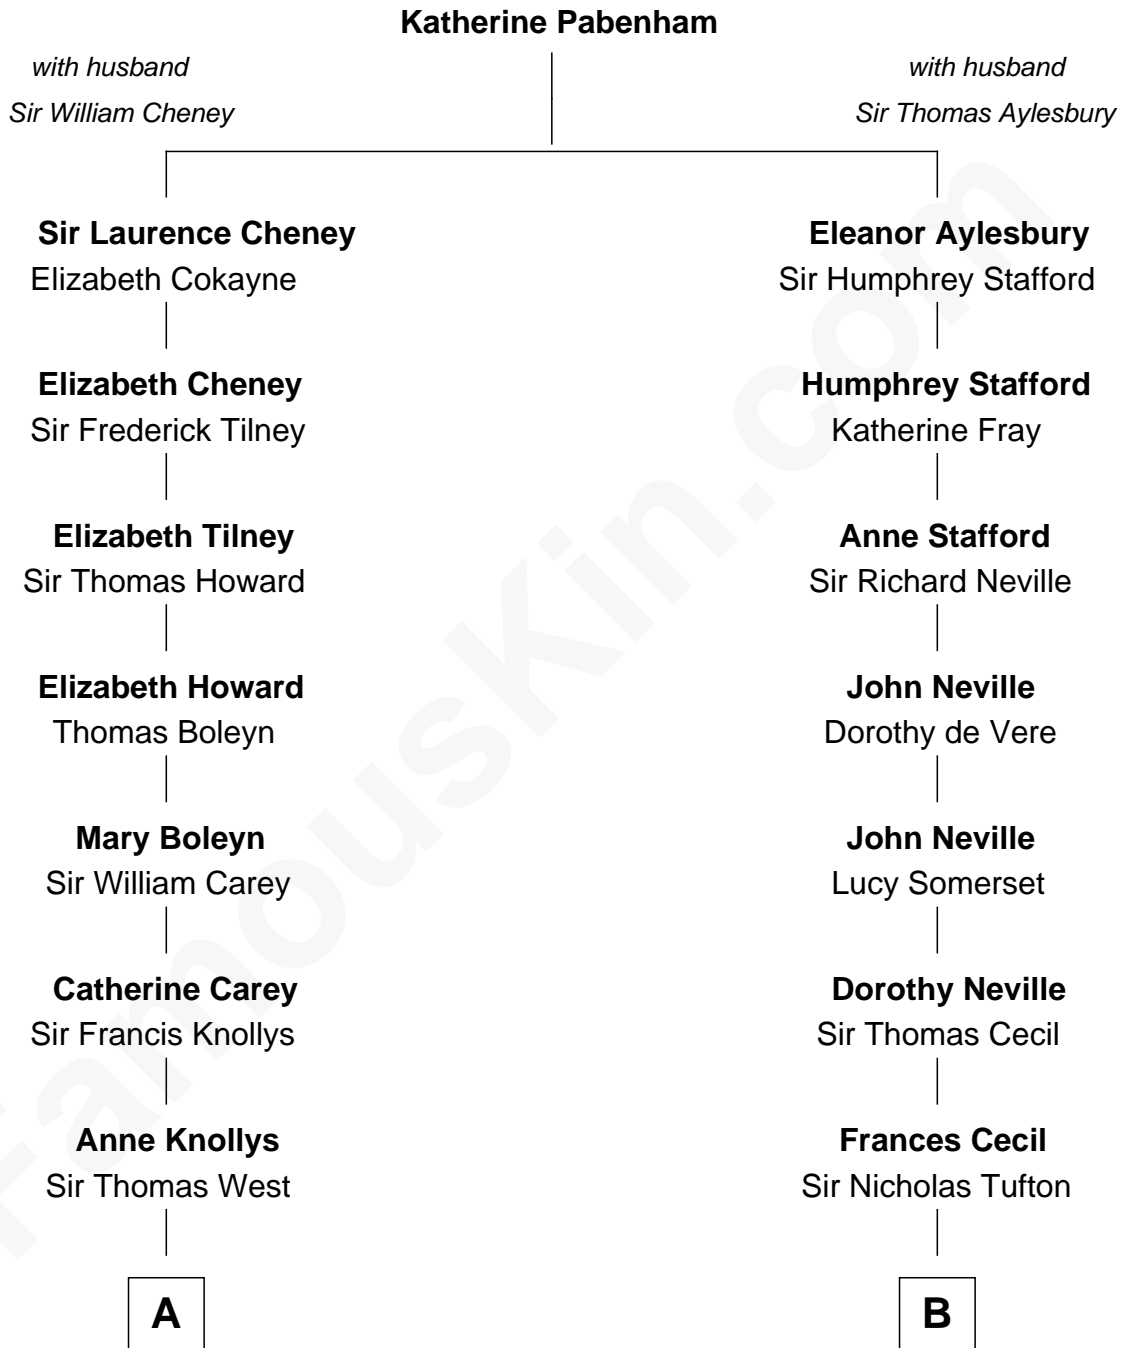

FamousKin.com
Relationship Chart of
William C. C. Claiborne
1st Governor of Louisiana

13th cousin 5 times removed of
Kit Harington
TV Actor - "Game of Thrones"

C

Sir David Richard Harington

Deborah Jane Catesby