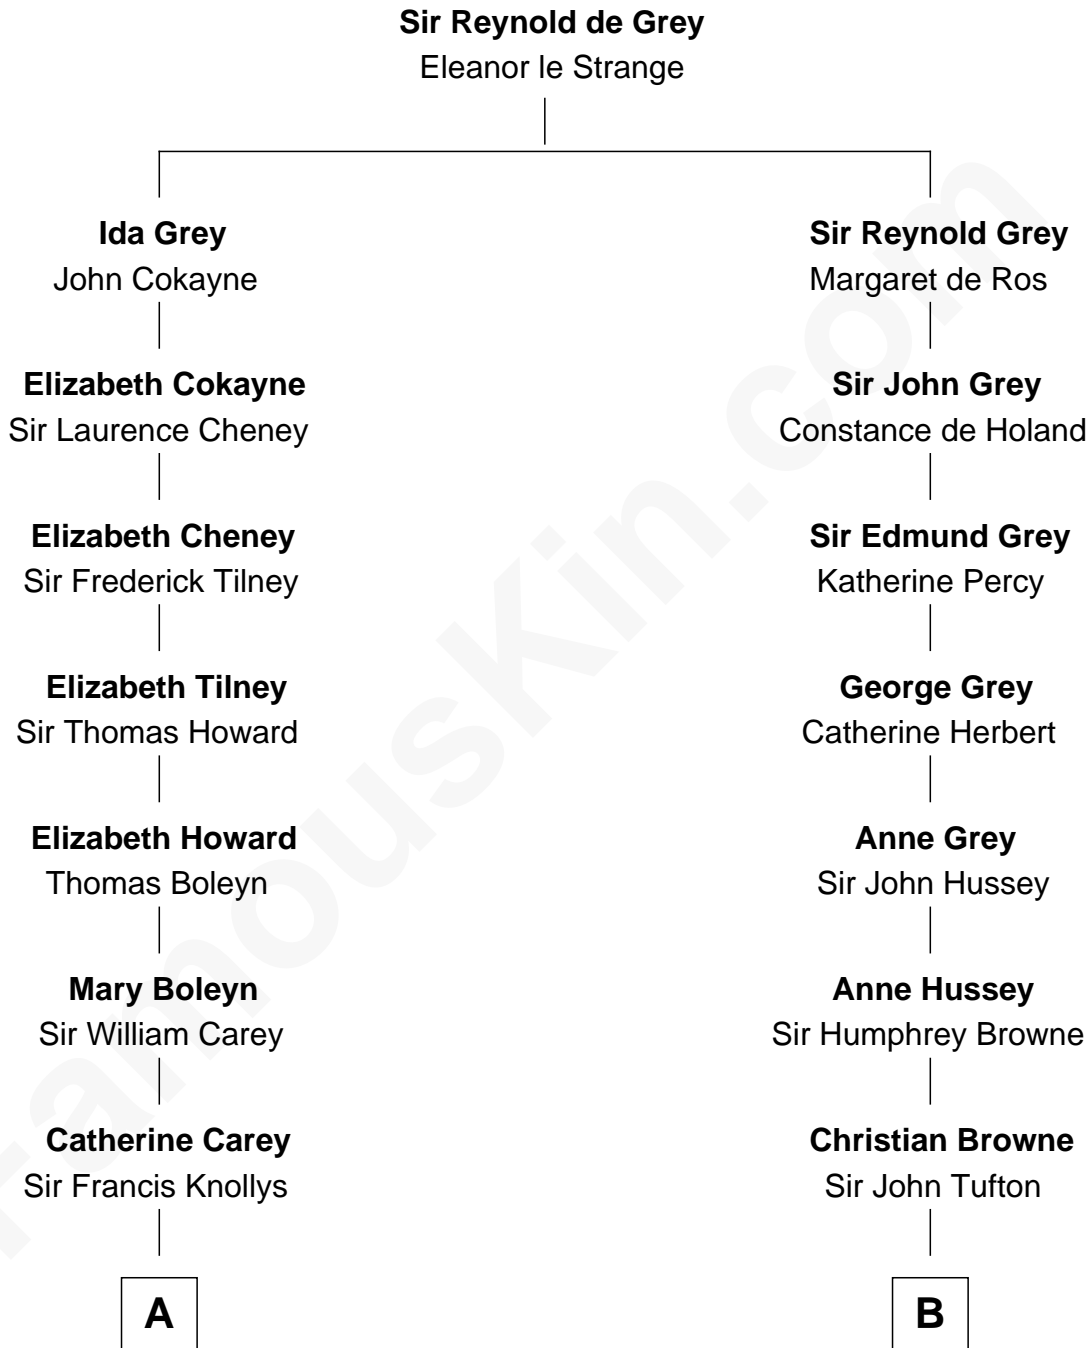

FamousKin.com
Relationship Chart of
William C. C. Claiborne
1st Governor of Louisiana

14th cousin 5 times removed of
Kit Harington
TV Actor - "Game of Thrones"

C

Lavender Cecilia Denny
John Charles Dundas Harington

Sir David Richard Harington
Deborah Jane Catesby

Kit Harington
TV Actor - "Game of Thrones"