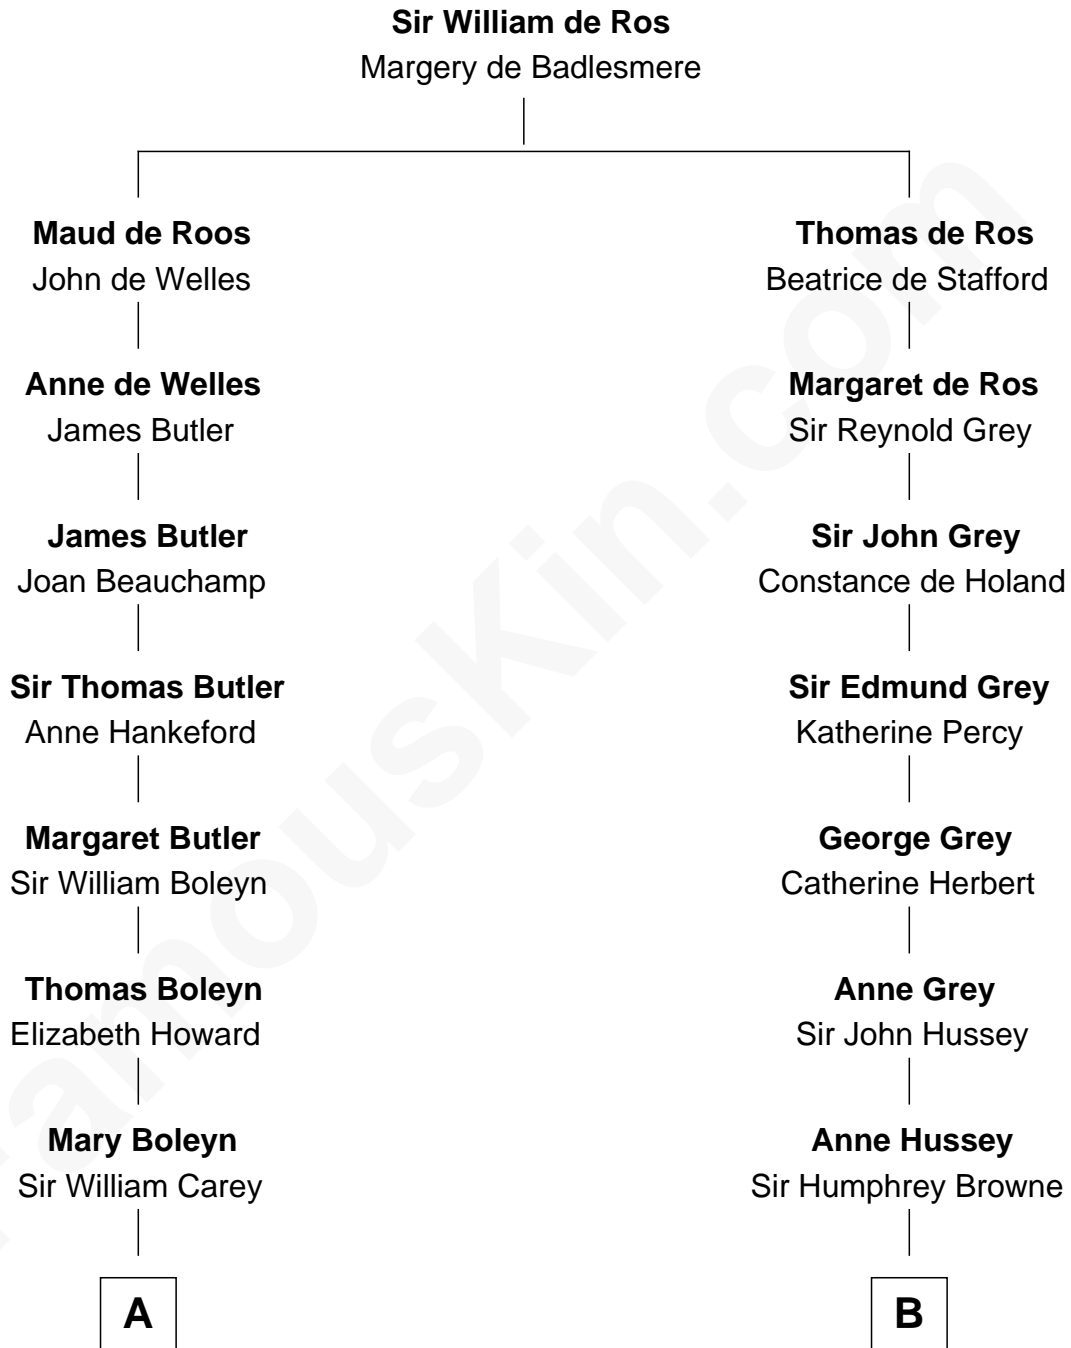

FamousKin.com
Relationship Chart of
William C. C. Claiborne
1st Governor of Louisiana

15th cousin 5 times removed of
Kit Harington
TV Actor - "Game of Thrones"

C

Lois Marjorie Legge
Ernest Wriothesley Denny

Lavender Cecilia Denny
John Charles Dundas Harington

Sir David Richard Harington
Deborah Jane Catesby

Kit Harington

TV Actor - "Game of Thrones"