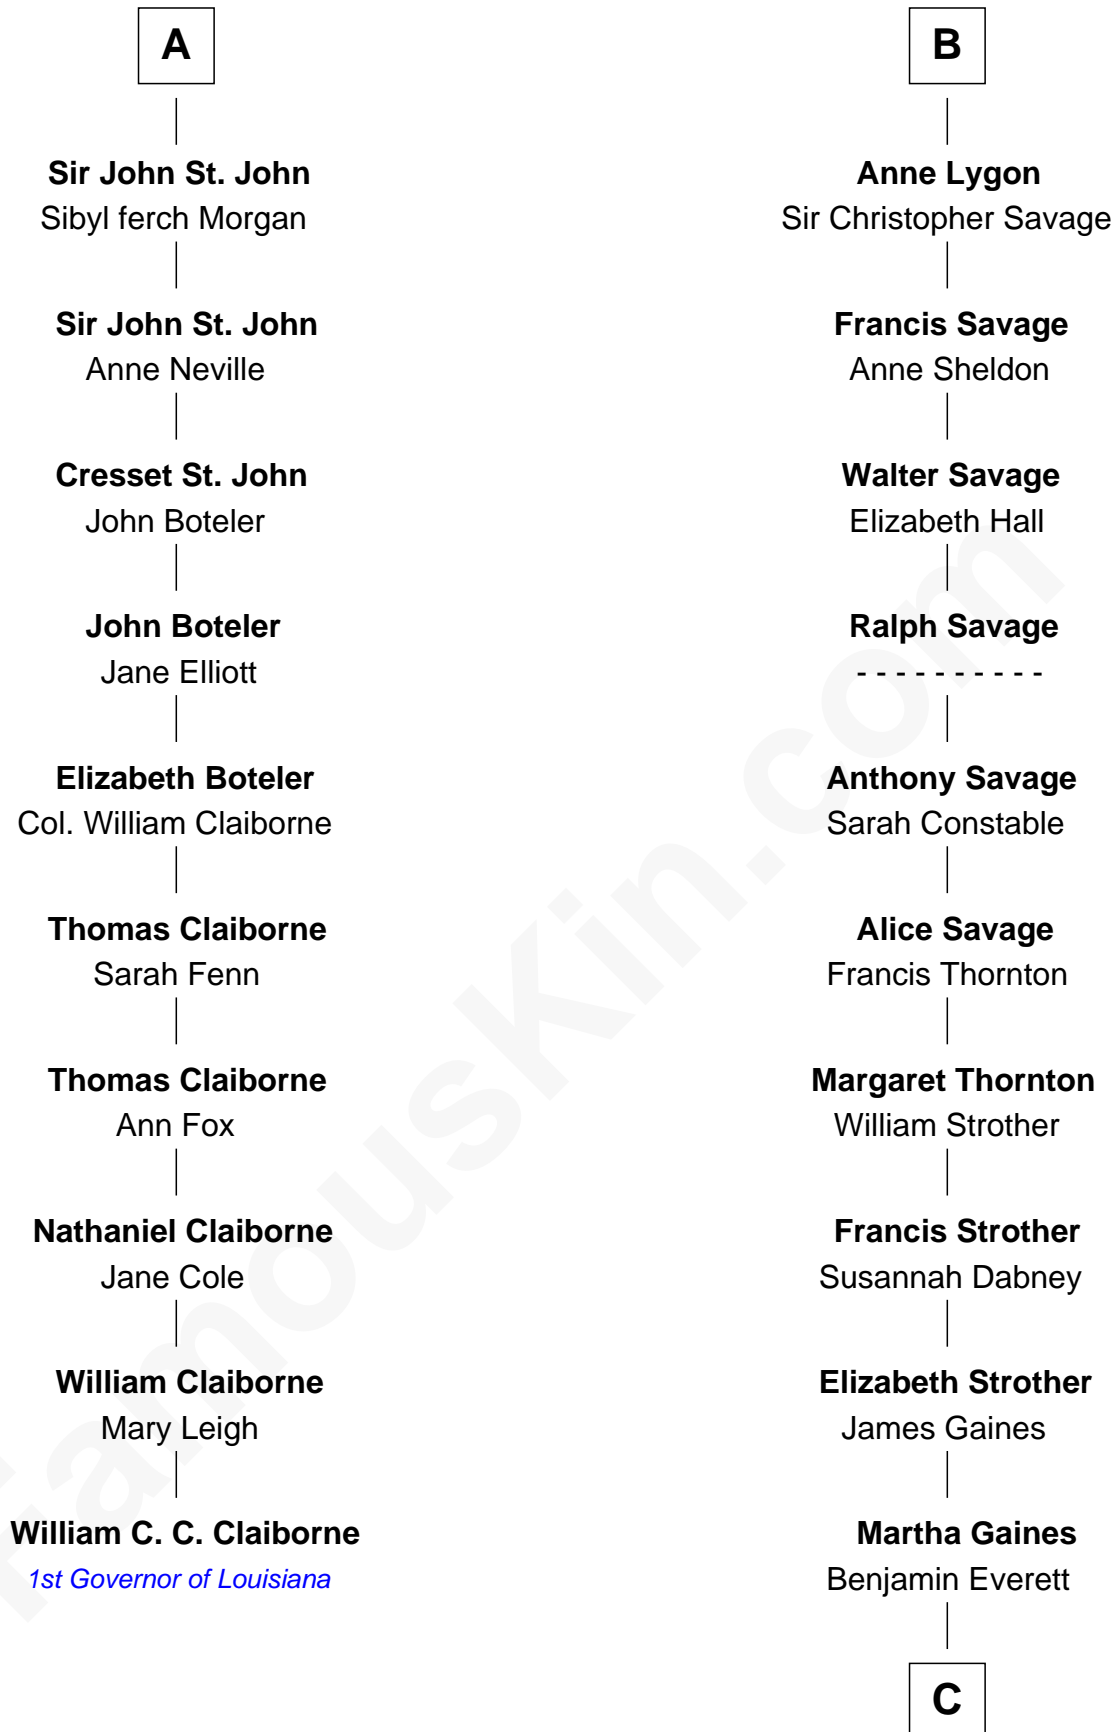

FamousKin.com
Relationship Chart of
William C. C. Claiborne
1st Governor of Louisiana

16th cousin 5 times removed of

William H. Macy
TV and Movie Actor

Sir Walter de Beauchamp
 Alice de Tony

C

Dr. George Gaines Everitt

Mary A. Mayers

Horace Benjamin Everitt

Martha Leticia Roberts

Mary Lois Everitt

Clement Overstreet

Lois Elizabeth Overstreet

William Hall Macy

William H. Macy