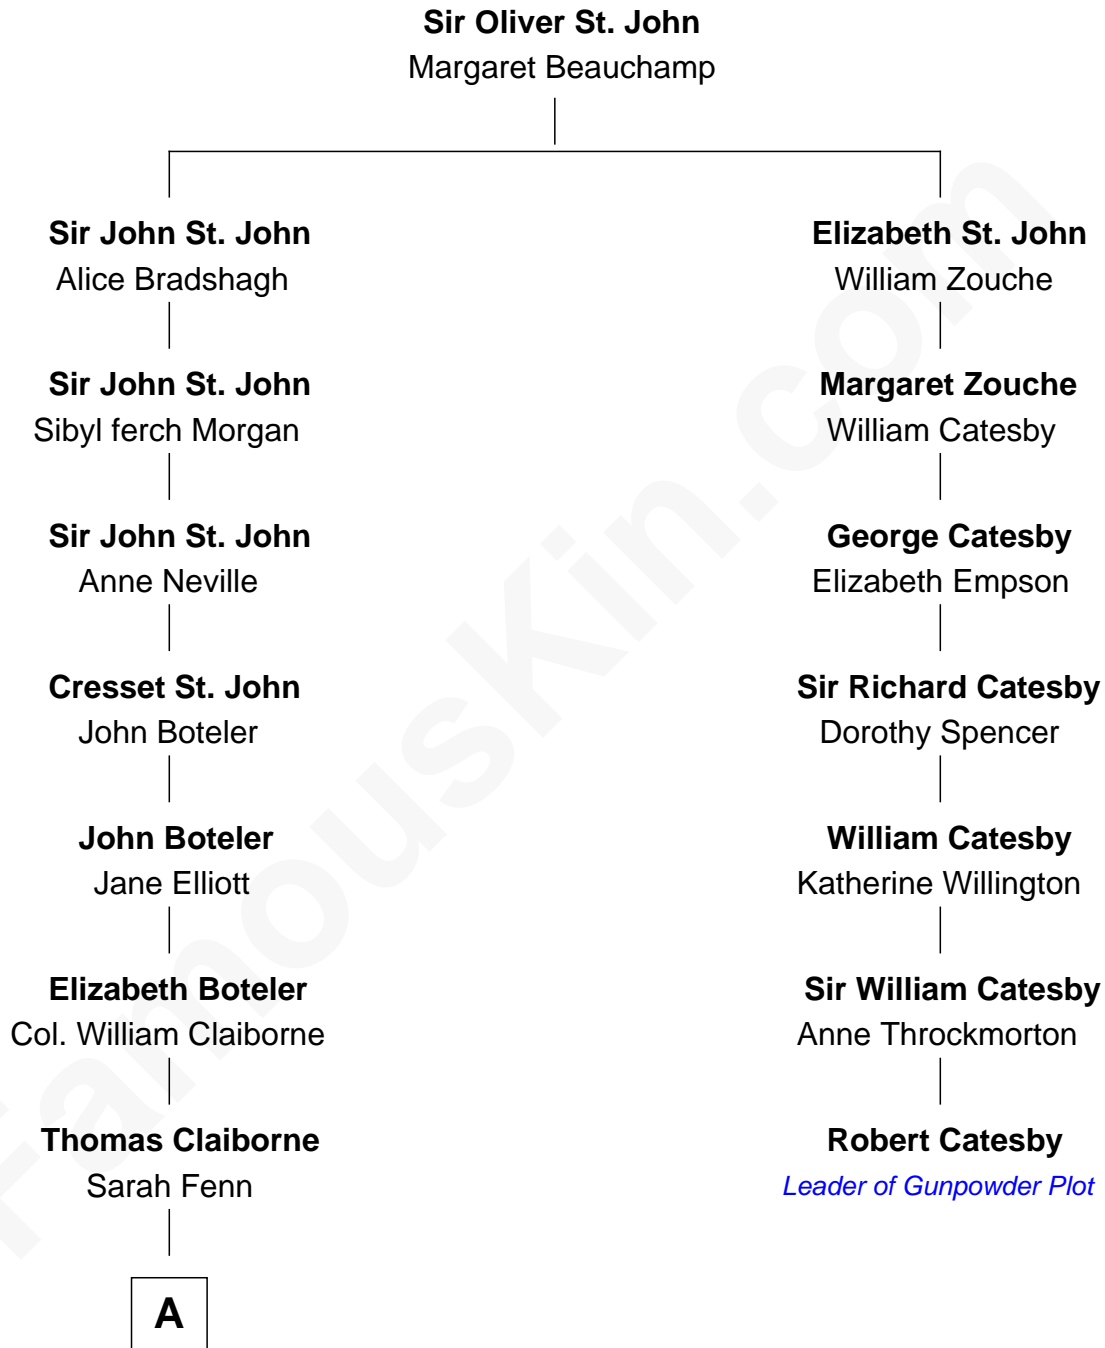

FamousKin.com
Relationship Chart of
William C. C. Claiborne
1st Governor of Louisiana

6th cousin 4 times removed of
Robert Catesby
Leader of Gunpowder Plot

A

—
Thomas Claiborne

Ann Fox

—
Nathaniel Claiborne

Jane Cole

—
William Claiborne

Mary Leigh

—
William C. C. Claiborne

1st Governor of Louisiana

FamousKin.com