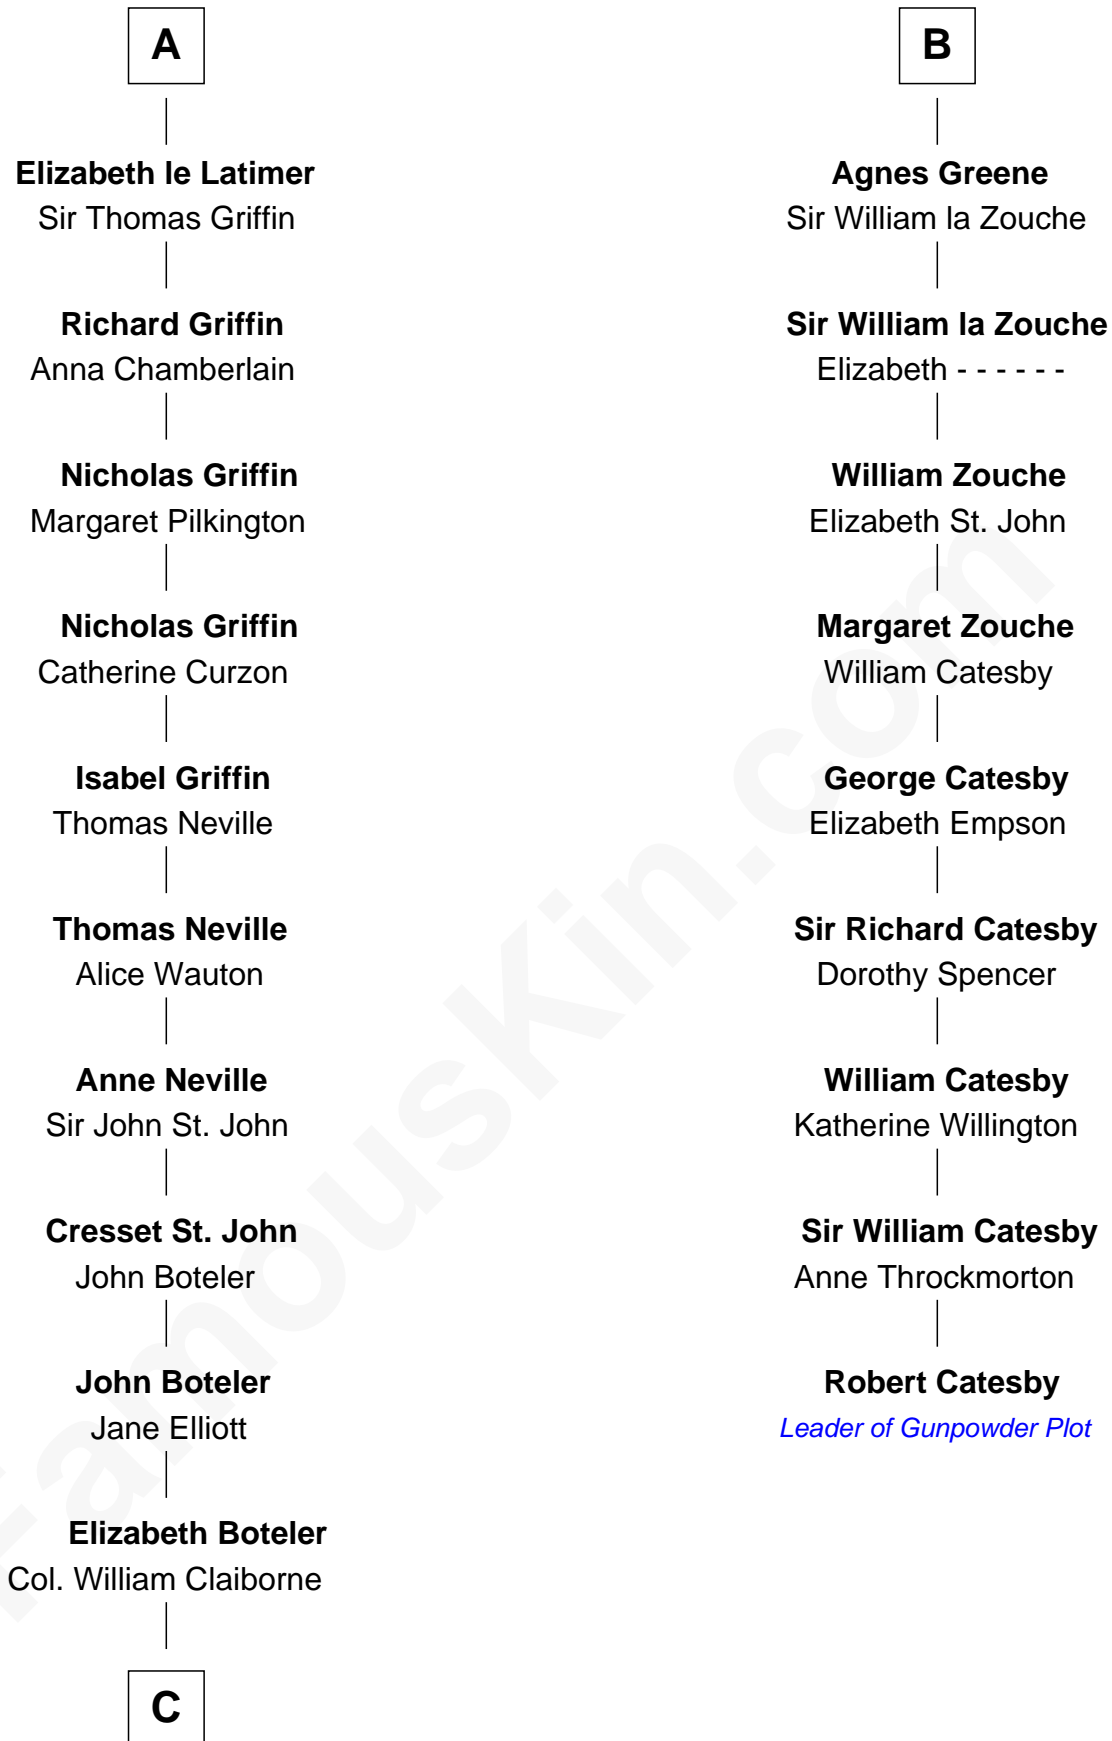

**FamousKin.com**  
**Relationship Chart of**  
**William C. C. Claiborne**  
*1st Governor of Louisiana*

**15th cousin 6 times removed of**  
**Robert Catesby**  
*Leader of Gunpowder Plot*

**Walter of Salisbury**

**C**

Thomas Claiborne

Sarah Fenn

Thomas Claiborne

Ann Fox

Nathaniel Claiborne

Jane Cole

William Claiborne