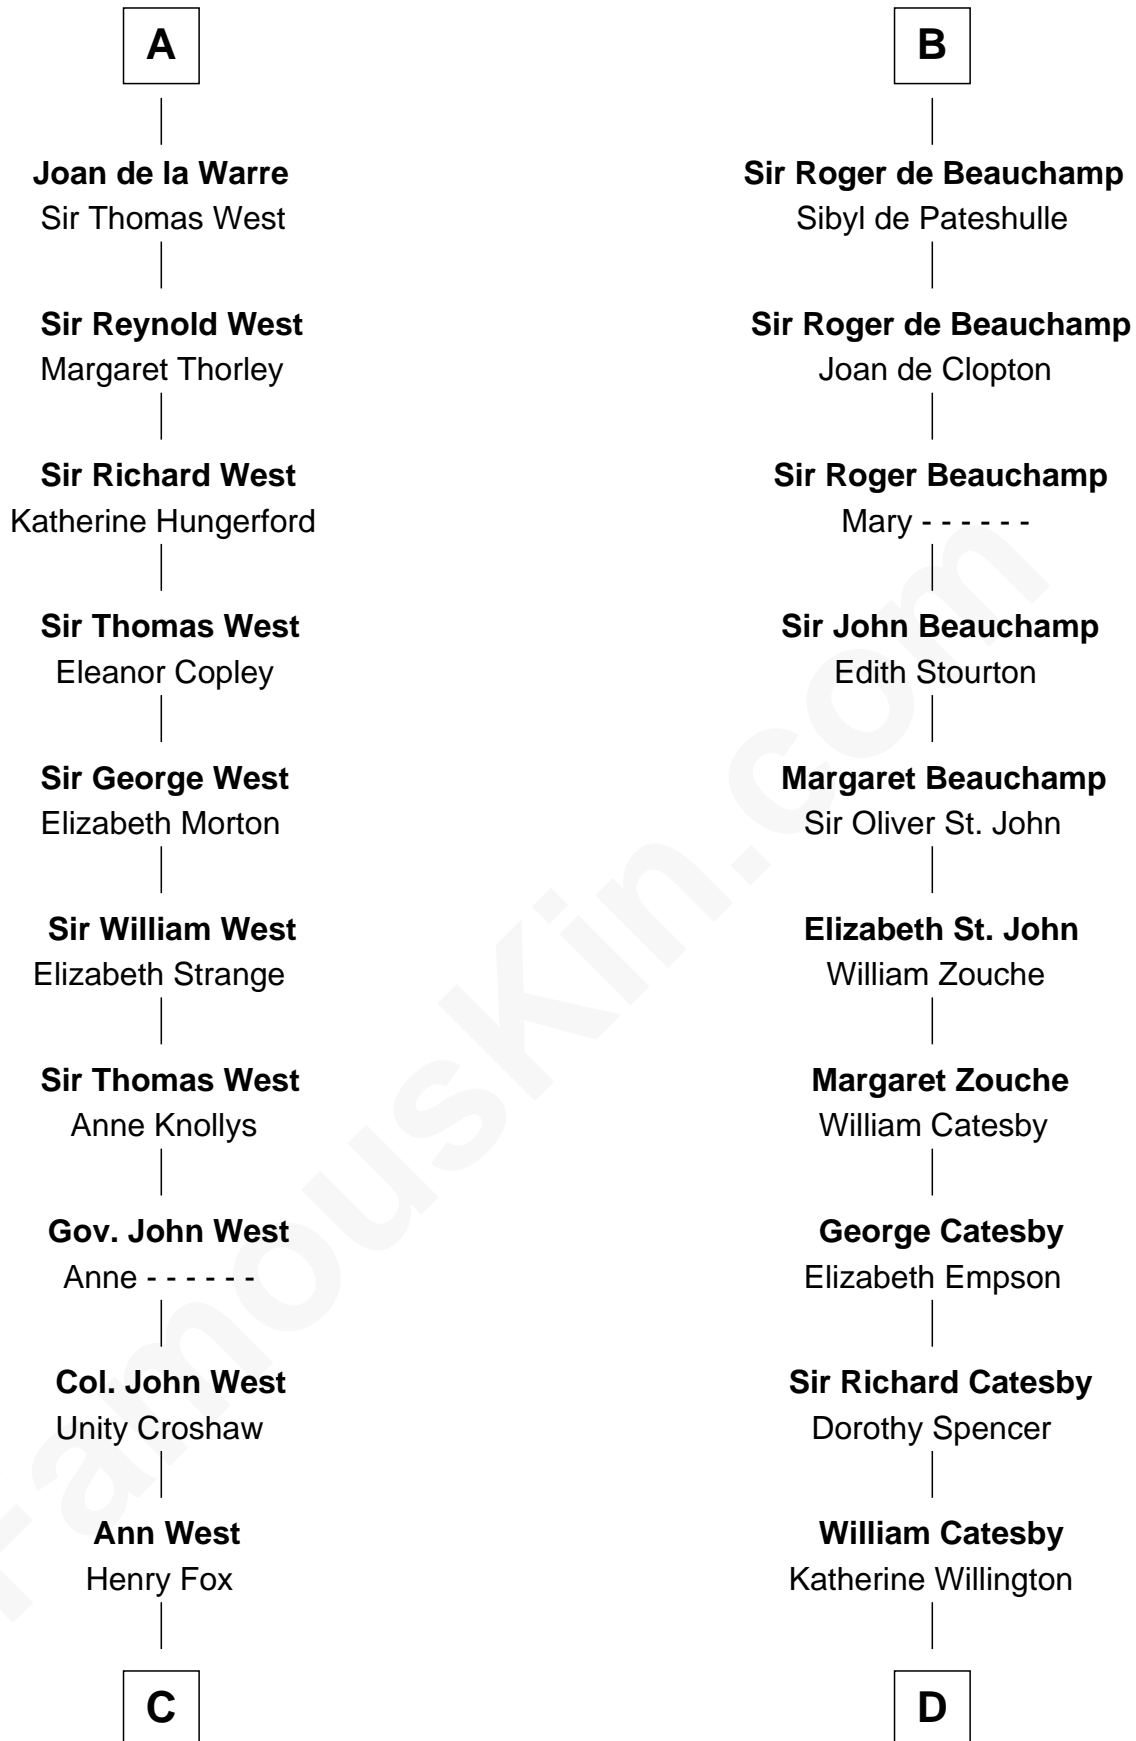

**FamousKin.com**  
**Relationship Chart of**  
**William C. C. Claiborne**  
*1st Governor of Louisiana*

**18th cousin 2 times removed of**  
**Robert Catesby**  
*Leader of Gunpowder Plot*

**C**

**Ann Fox**

Thomas Claiborne

**Nathaniel Claiborne**

Jane Cole

**William Claiborne**

Mary Leigh

**William C. C. Claiborne**

*1st Governor of Louisiana*

**D**

**Sir William Catesby**

Anne Throckmorton

**Robert Catesby**

*Leader of Gunpowder Plot*

FamousKin.com