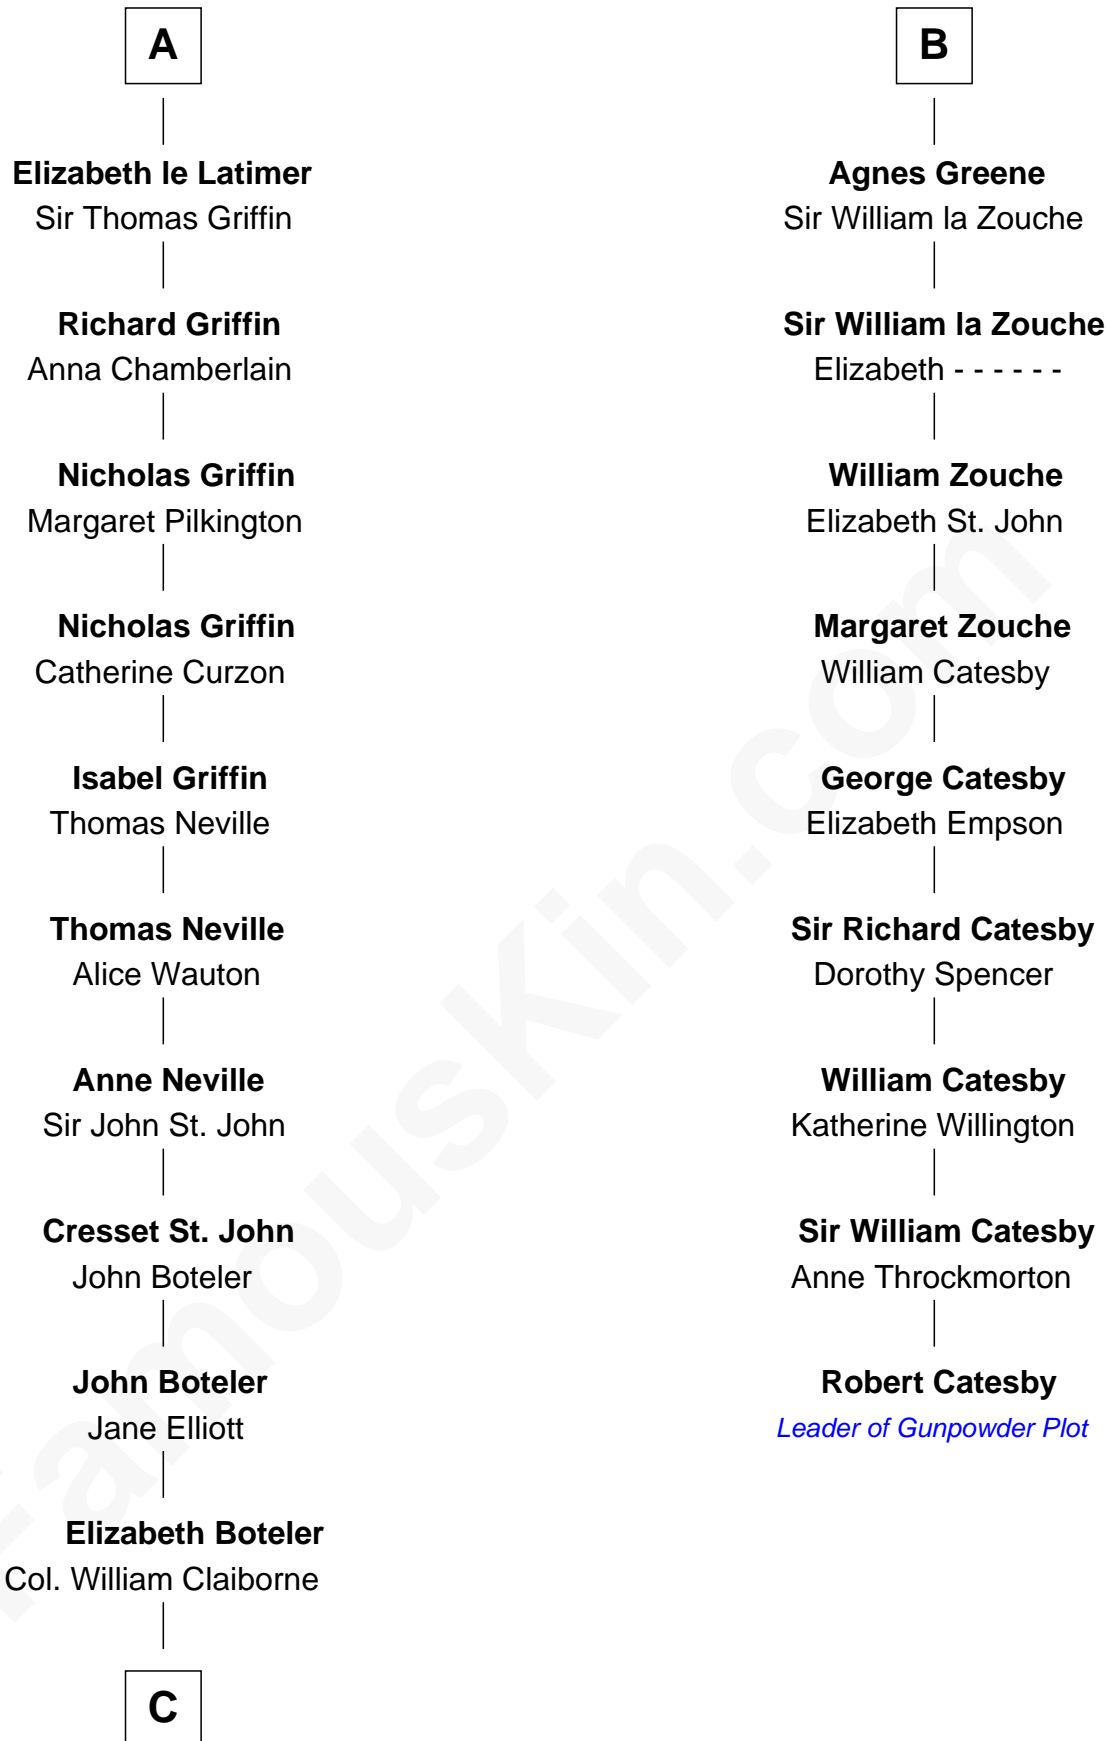

FamousKin.com
Relationship Chart of
William C. C. Claiborne
1st Governor of Louisiana

15th cousin 6 times removed of
Robert Catesby
Leader of Gunpowder Plot

Gilbert Fitzgilbert de Clare
 Isabel de Beaumont