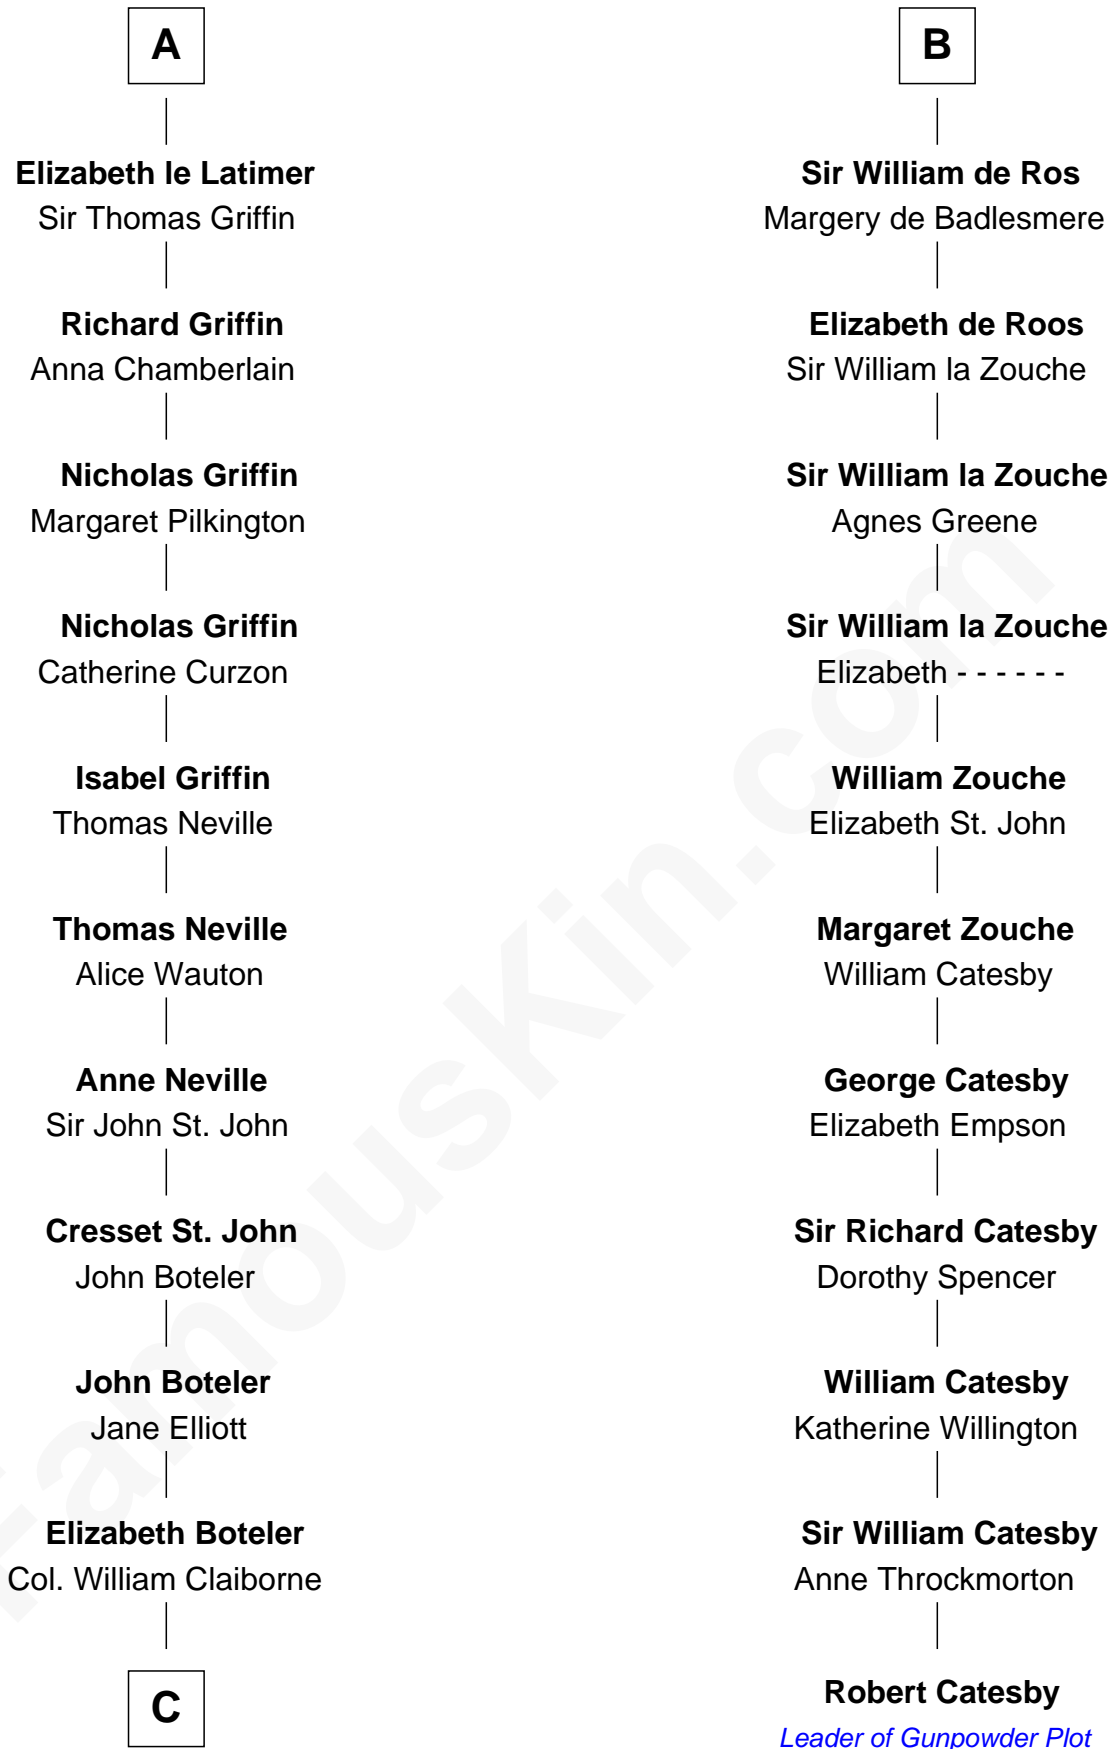

FamousKin.com
Relationship Chart of
William C. C. Claiborne
1st Governor of Louisiana

17th cousin 4 times removed of

Robert Catesby
Leader of Gunpowder Plot

Hugh I of Vermandois
 Adèle of Vermandois

C

Thomas Claiborne

Sarah Fenn

Thomas Claiborne

Ann Fox

Nathaniel Claiborne

Jane Cole

William Claiborne

Mary Leigh

William C. C. Claiborne