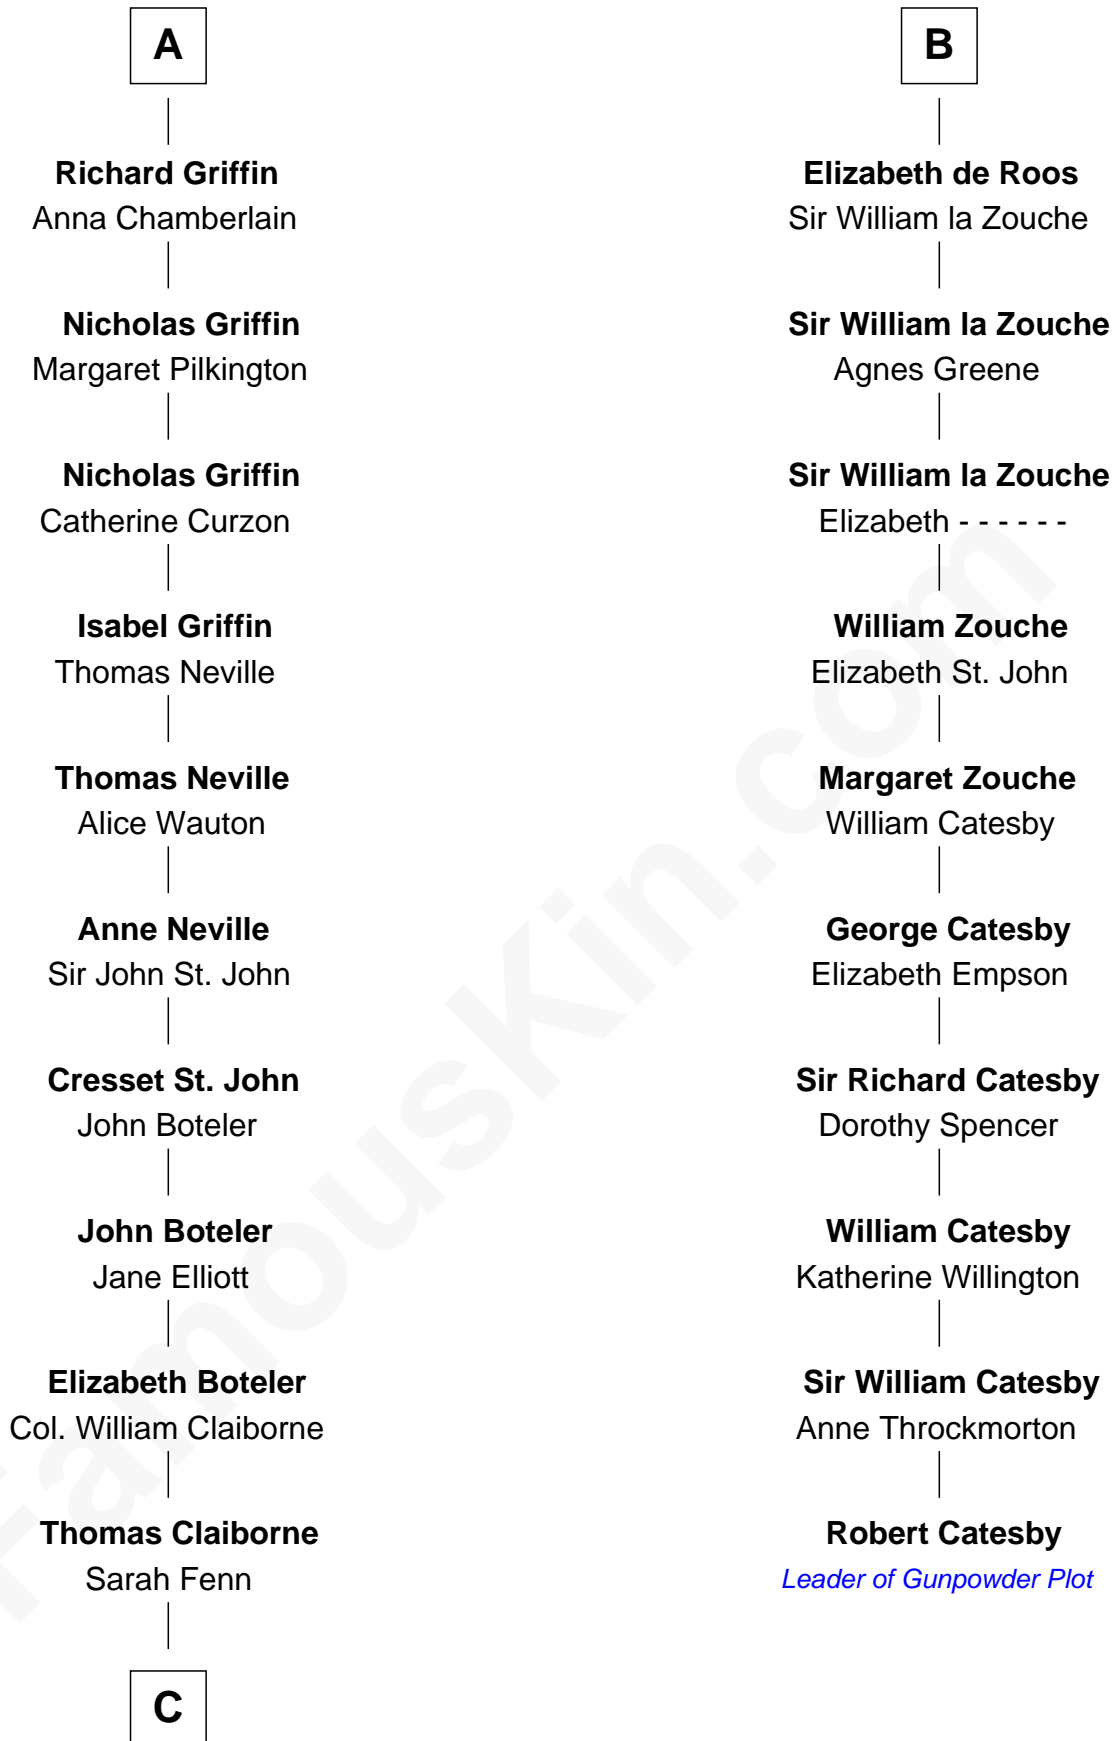

**FamousKin.com**  
**Relationship Chart of**  
**William C. C. Claiborne**  
*1st Governor of Louisiana*

**16th cousin 4 times removed of**  
**Robert Catesby**  
*Leader of Gunpowder Plot*

**Simon III de Montfort**

Maud - - - - -

**C**

—  
**Thomas Claiborne**

Ann Fox

—  
**Nathaniel Claiborne**

Jane Cole

—  
**William Claiborne**

Mary Leigh