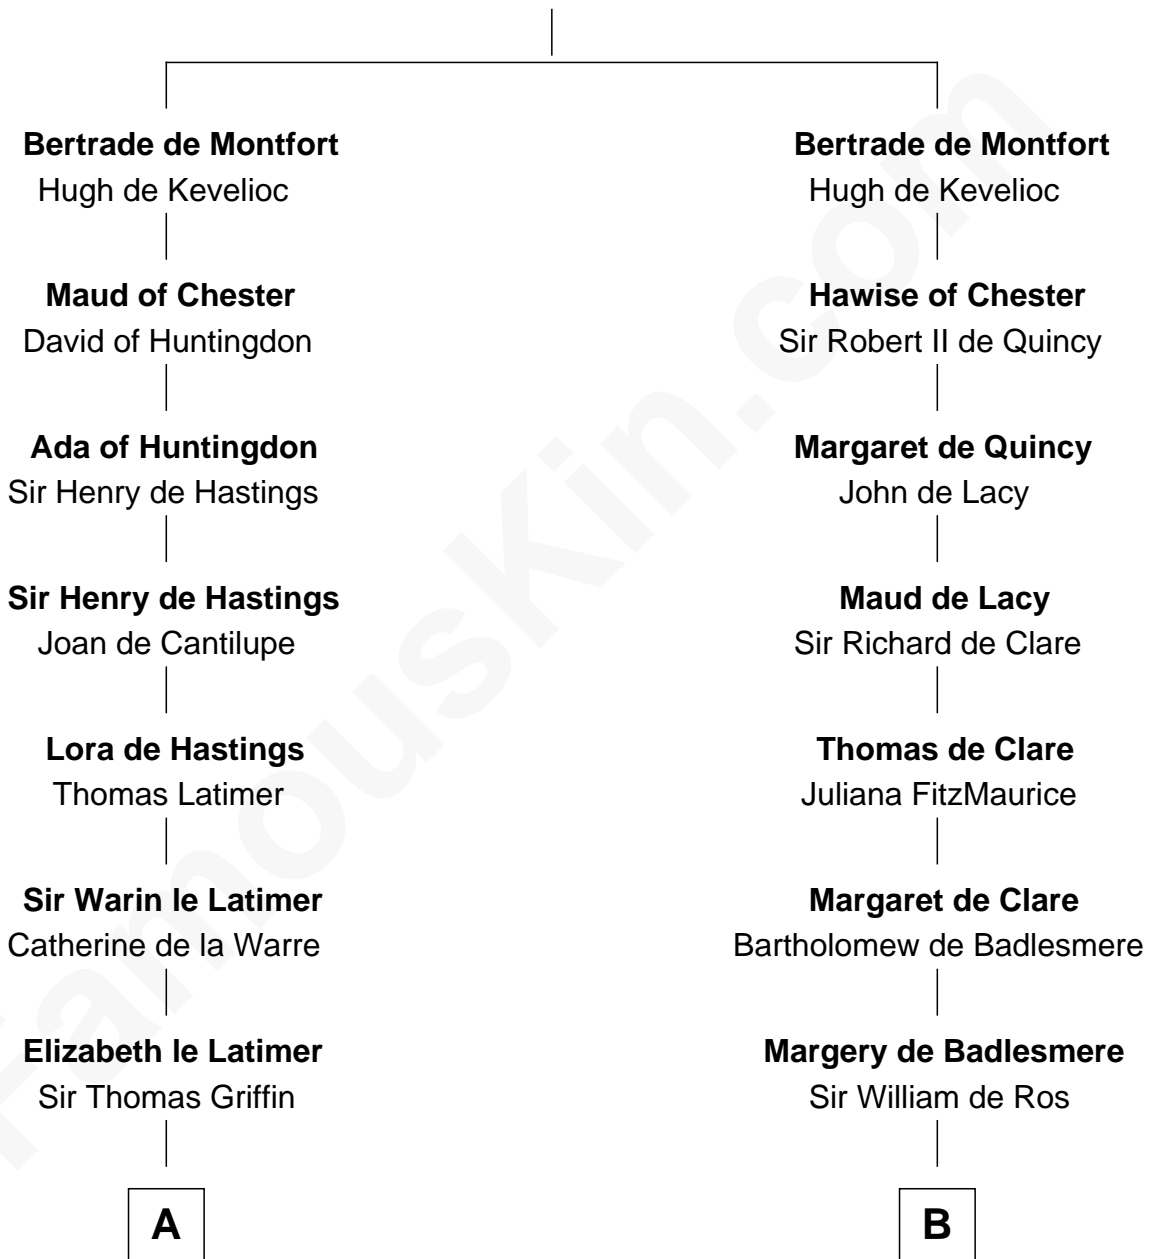

**FamousKin.com**  
**Relationship Chart of**  
**William C. C. Claiborne**  
*1st Governor of Louisiana*

**16th cousin 4 times removed of**  
**Robert Catesby**  
*Leader of Gunpowder Plot*

**Simon III de Montfort**

Maud - - - - -

**C**

—  
**Thomas Claiborne**

Ann Fox

—  
**Nathaniel Claiborne**

Jane Cole

—  
**William Claiborne**

Mary Leigh

—  
**William C. C. Claiborne**

*1st Governor of Louisiana*

FamousKin.com