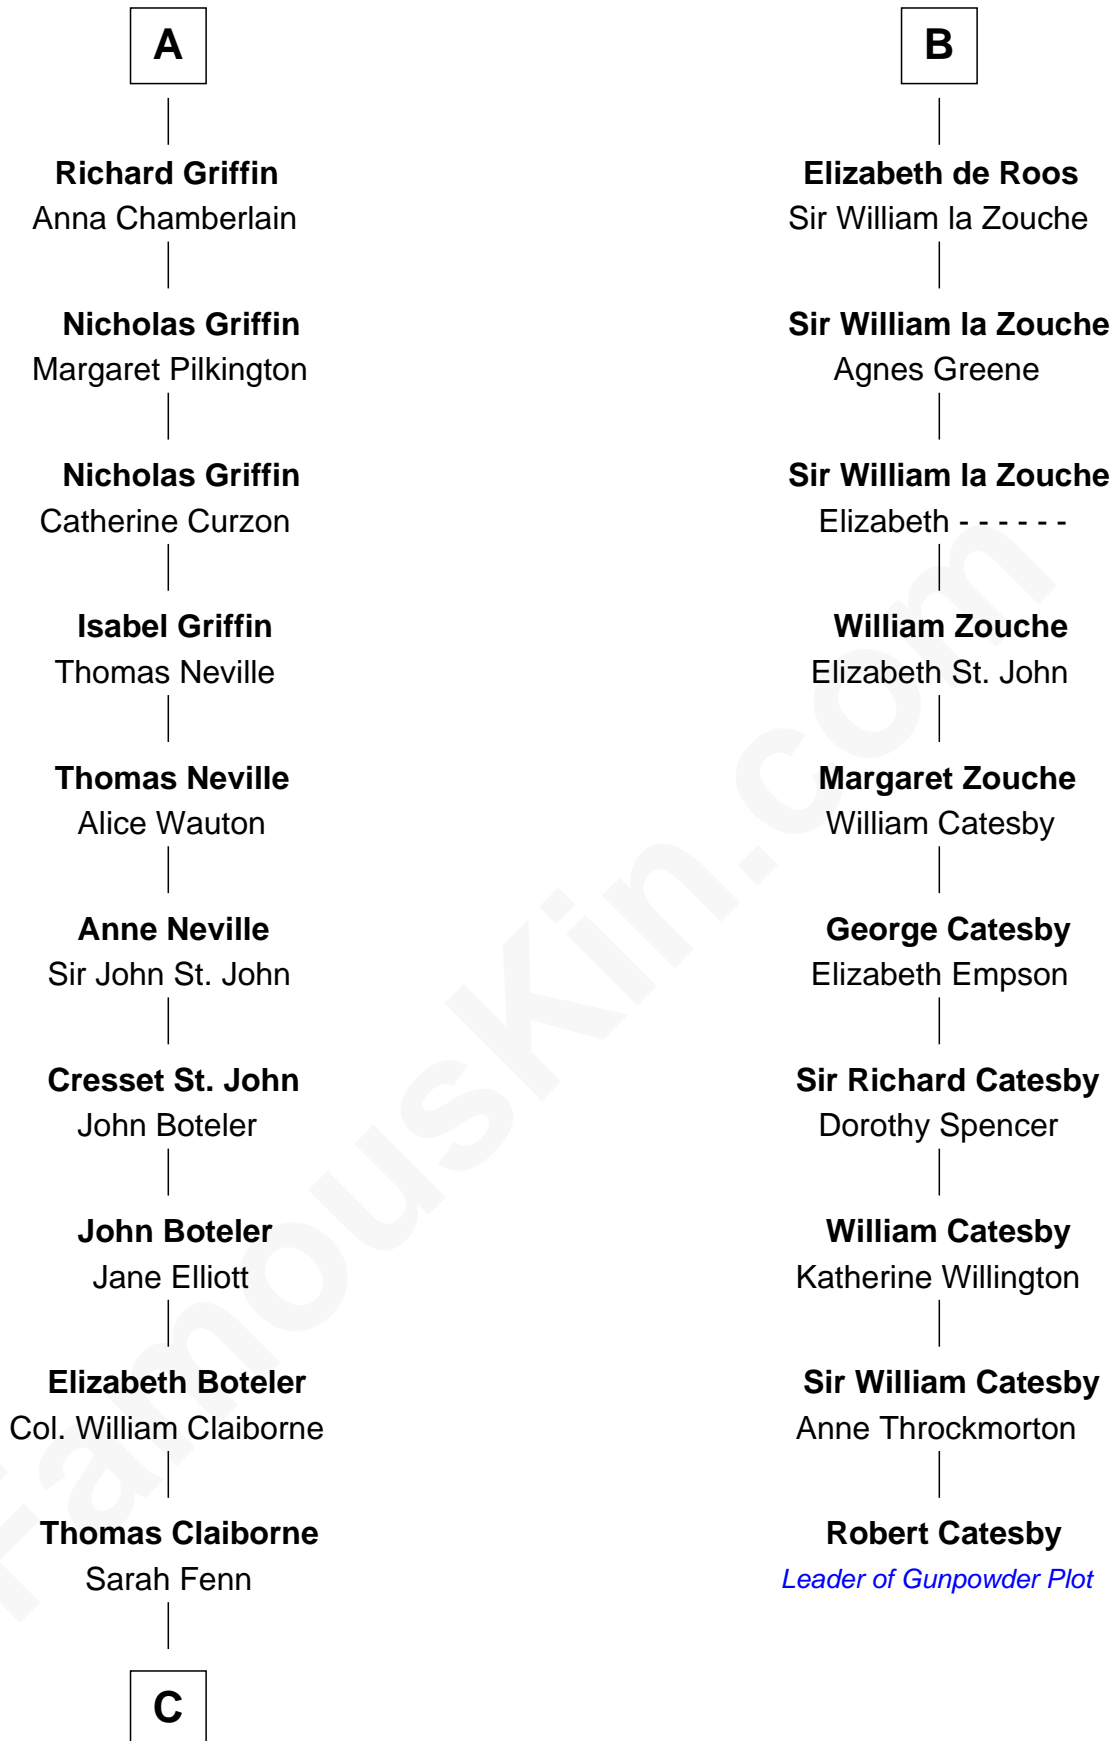

FamousKin.com
Relationship Chart of
William C. C. Claiborne
1st Governor of Louisiana

16th cousin 4 times removed of
Robert Catesby
Leader of Gunpowder Plot

Sir Ranulf de Gernons
 Maud of Gloucester

C

—
Thomas Claiborne

Ann Fox

—
Nathaniel Claiborne

Jane Cole

—
William Claiborne

Mary Leigh

—
William C. C. Claiborne

1st Governor of Louisiana

FamousKin.com