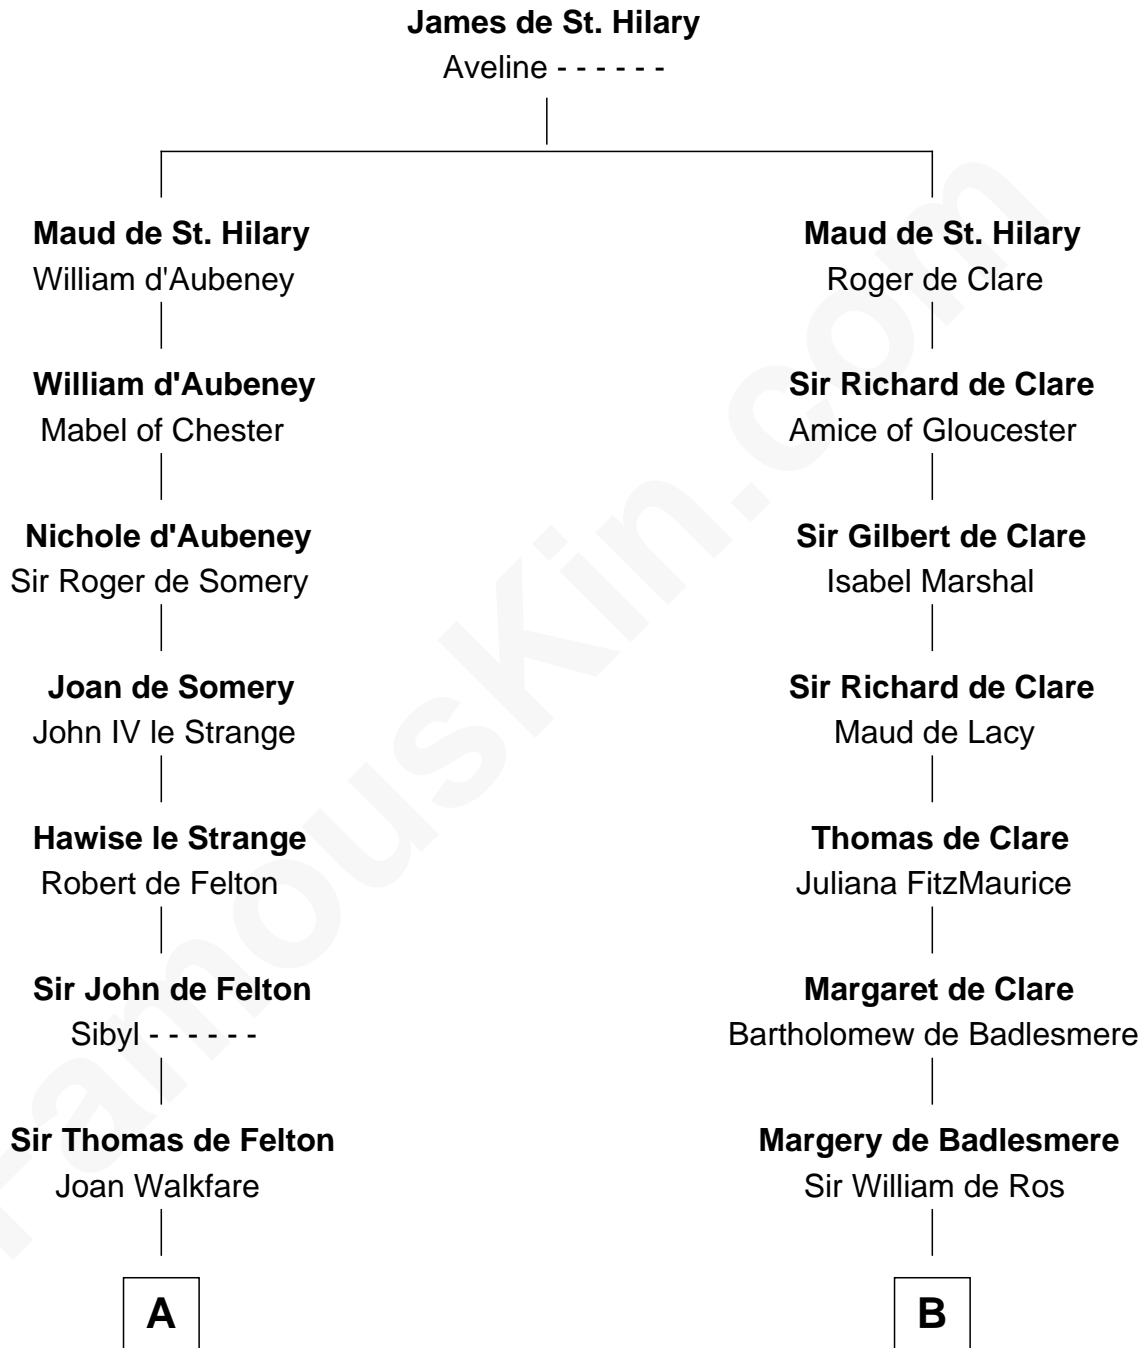

FamousKin.com
Relationship Chart of
William C. C. Claiborne
1st Governor of Louisiana

16th cousin 4 times removed of
Robert Catesby
Leader of Gunpowder Plot

C

Ann Fox

Thomas Claiborne

Nathaniel Claiborne

Jane Cole

William Claiborne

Mary Leigh

William C. C. Claiborne

1st Governor of Louisiana

FamousKin.com