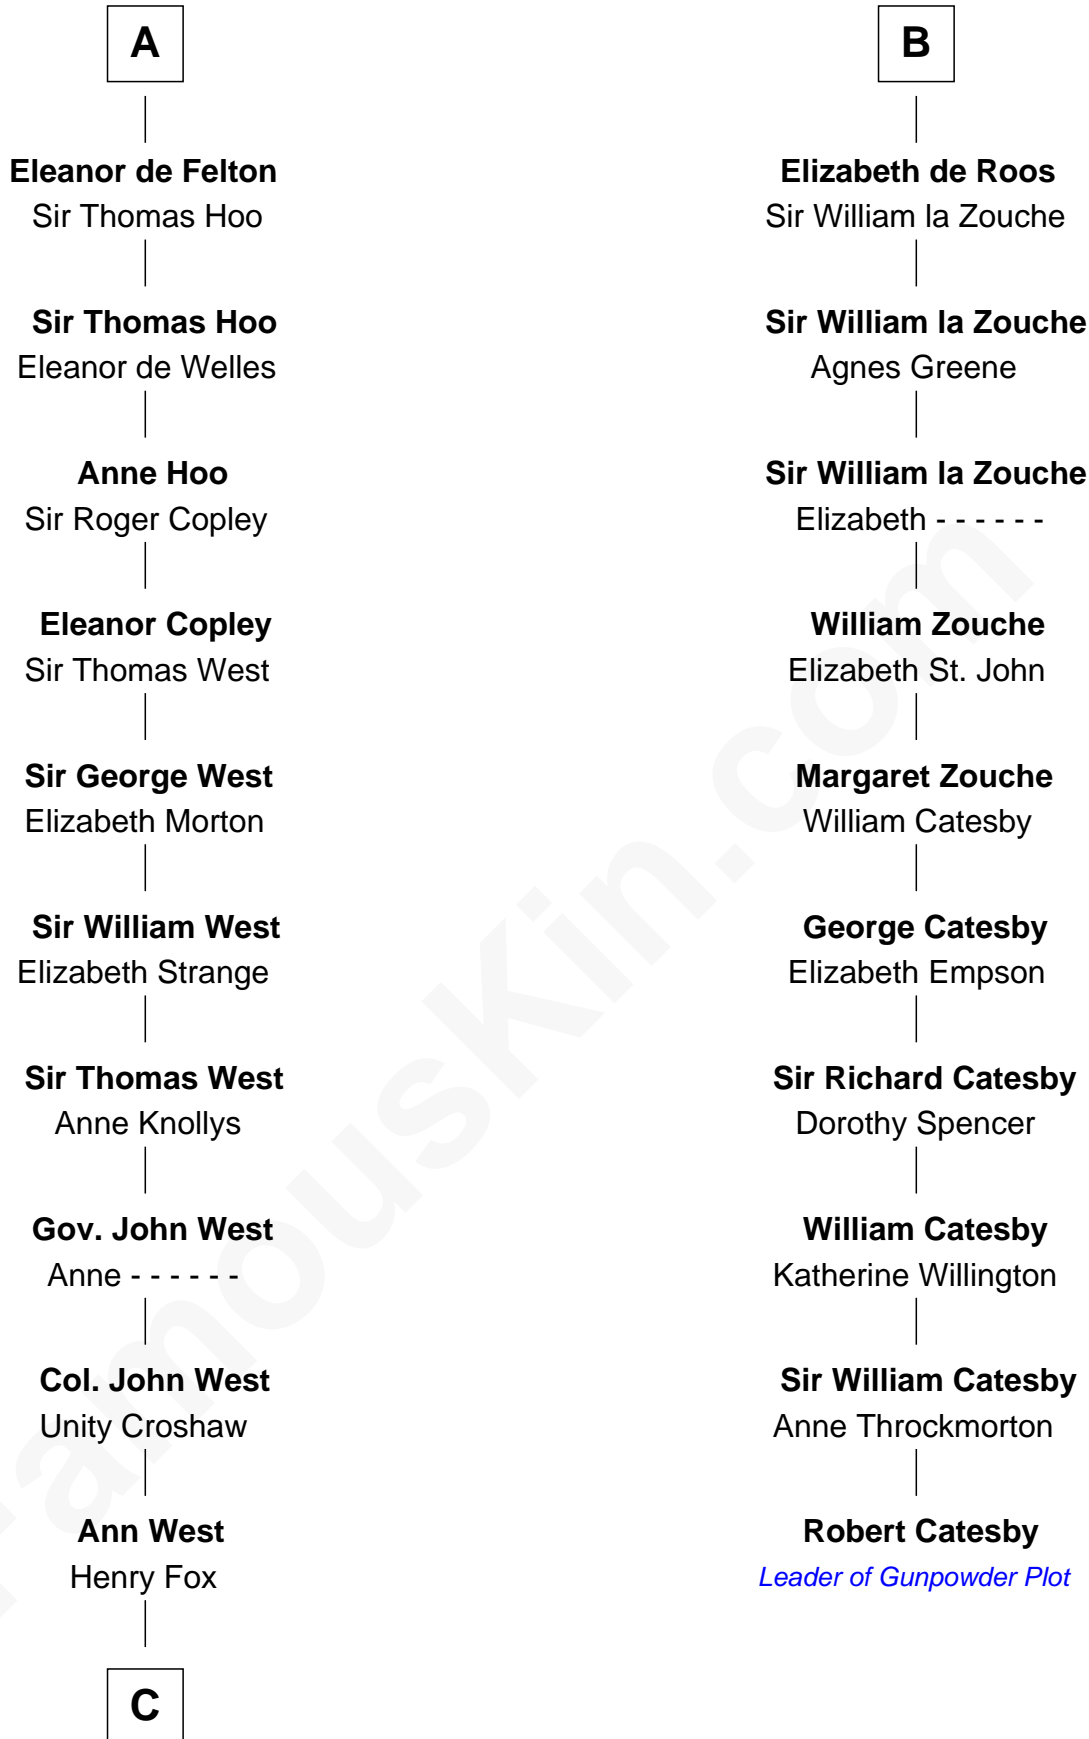

FamousKin.com
Relationship Chart of
William C. C. Claiborne
1st Governor of Louisiana

16th cousin 4 times removed of
Robert Catesby
Leader of Gunpowder Plot

C

Ann Fox

Thomas Claiborne

Nathaniel Claiborne

Jane Cole

William Claiborne

Mary Leigh

William C. C. Claiborne

1st Governor of Louisiana

FamousKin.com