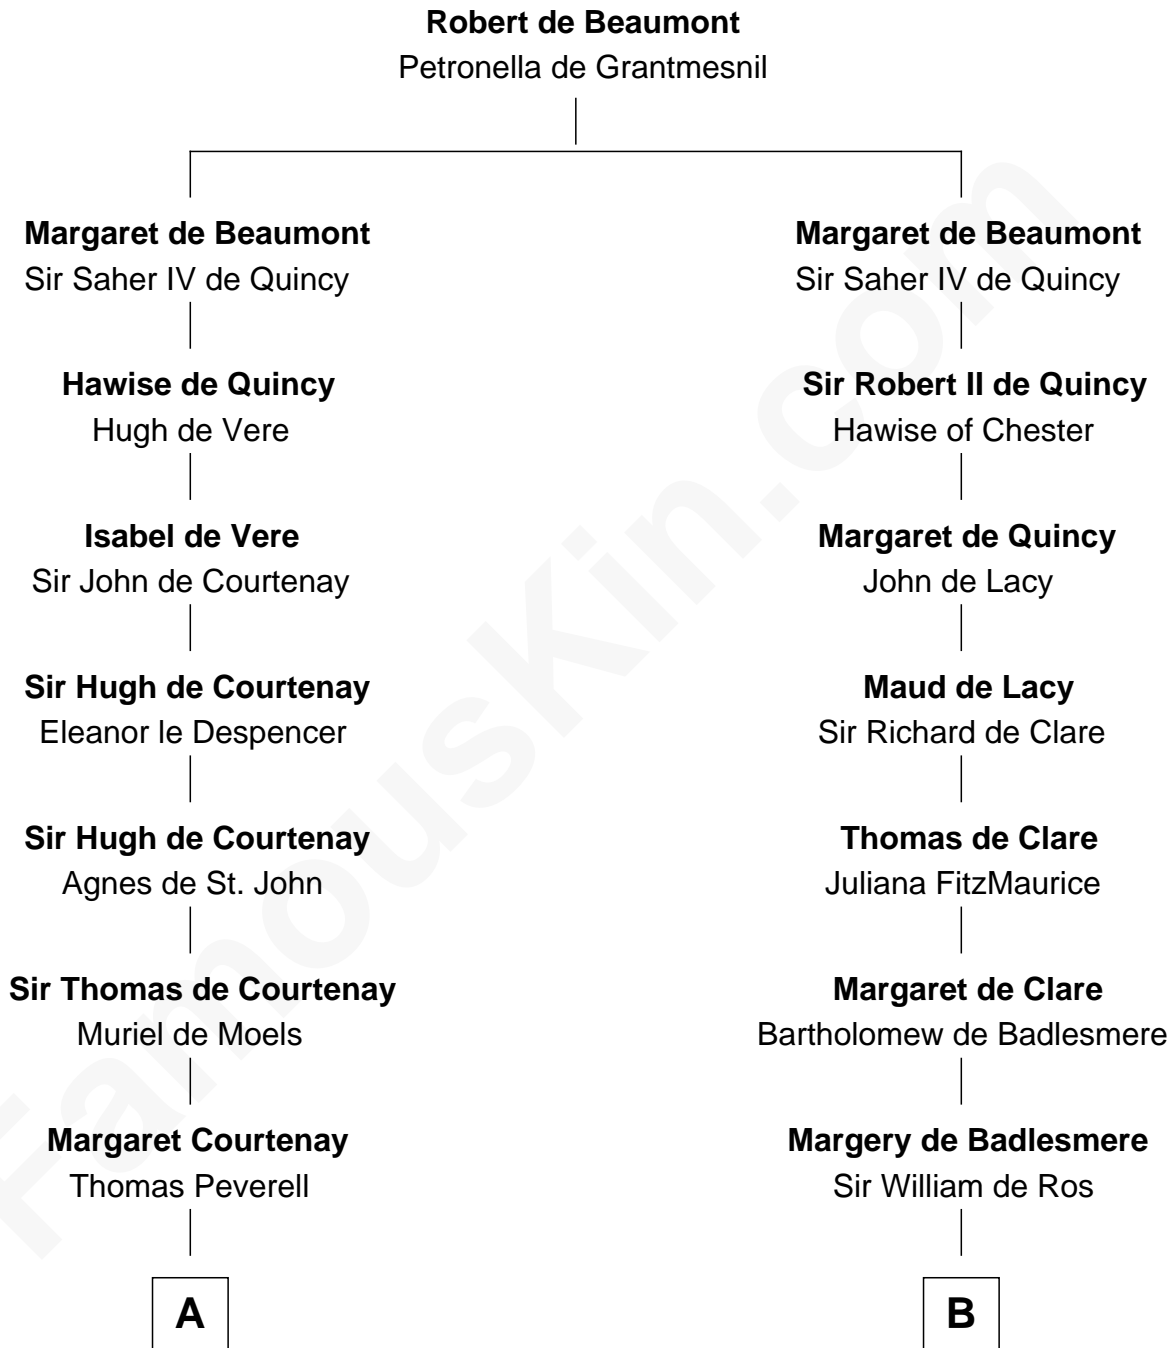

FamousKin.com
Relationship Chart of
William C. C. Claiborne
1st Governor of Louisiana

16th cousin 4 times removed of
Robert Catesby
Leader of Gunpowder Plot

C

—
Ann Fox

Thomas Claiborne

—
Nathaniel Claiborne

Jane Cole

—
William Claiborne

Mary Leigh

—
William C. C. Claiborne

1st Governor of Louisiana

FamousKin.com