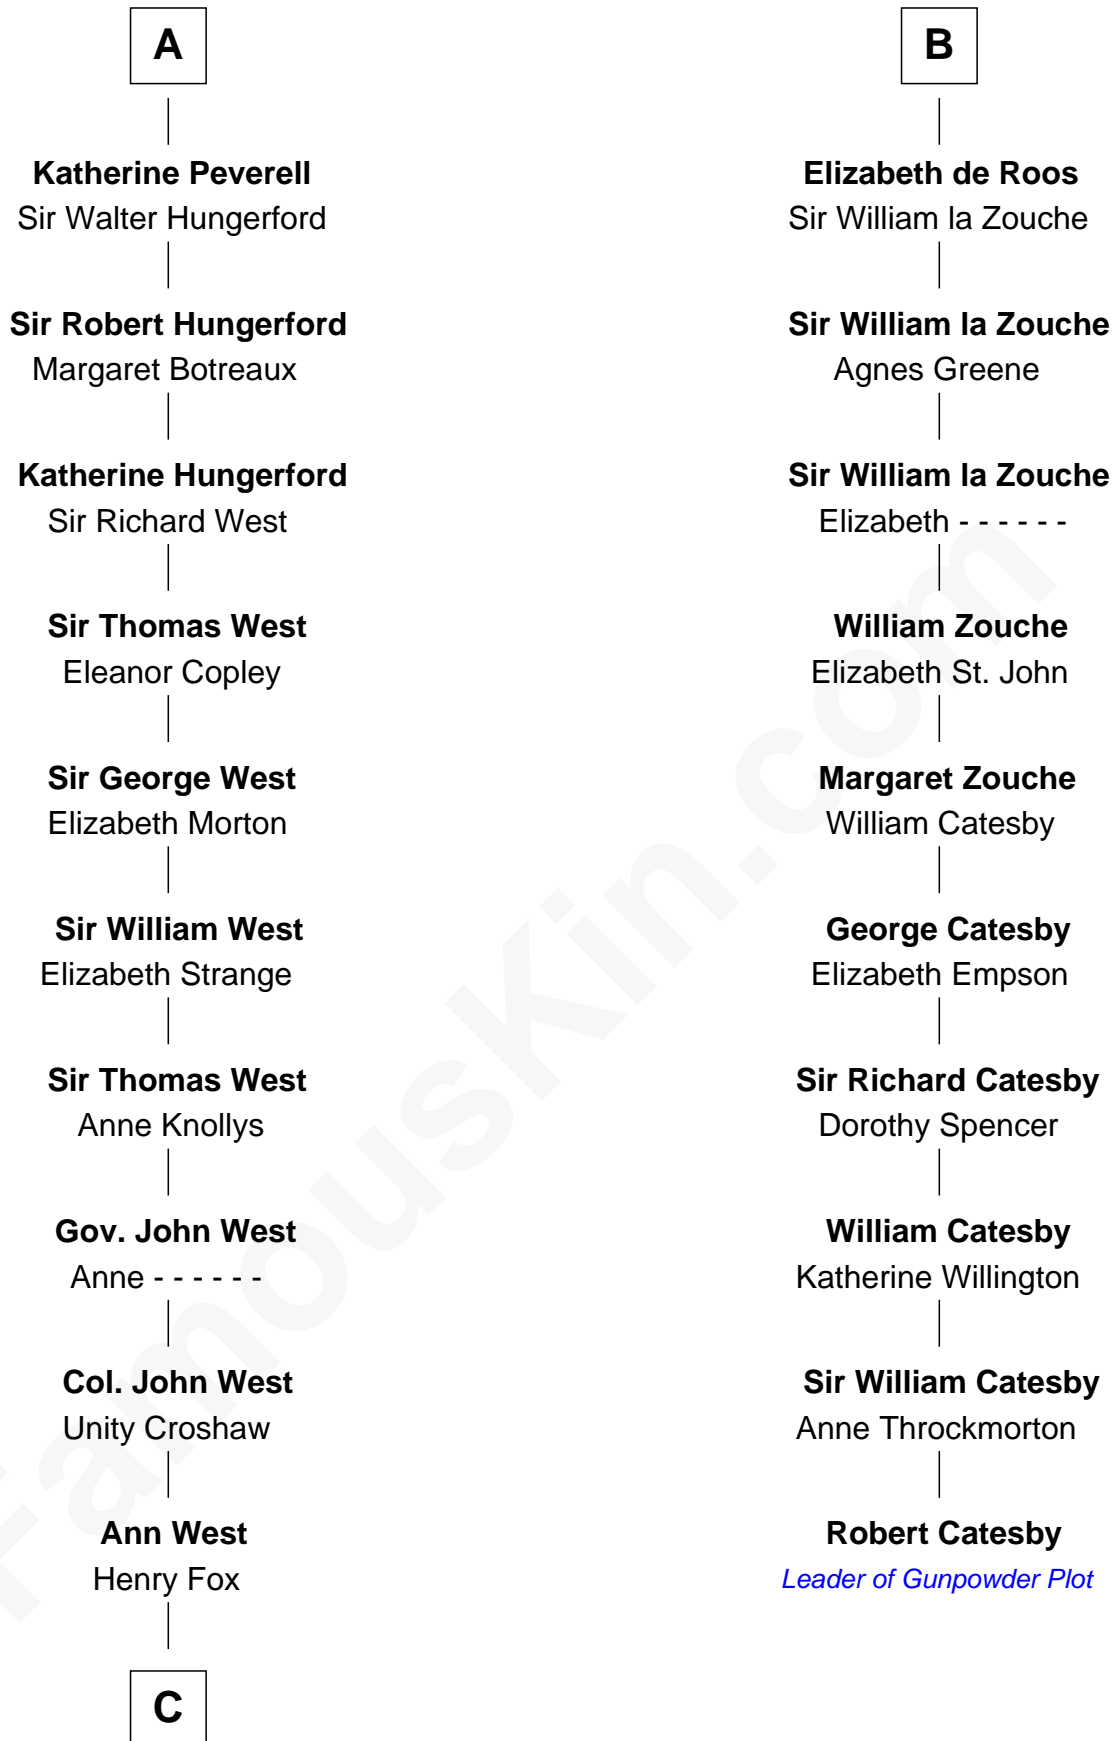

FamousKin.com
Relationship Chart of
William C. C. Claiborne
1st Governor of Louisiana

16th cousin 4 times removed of
Robert Catesby
Leader of Gunpowder Plot

C

—
Ann Fox

Thomas Claiborne

—
Nathaniel Claiborne

Jane Cole

—
William Claiborne

Mary Leigh

—
William C. C. Claiborne

1st Governor of Louisiana

FamousKin.com