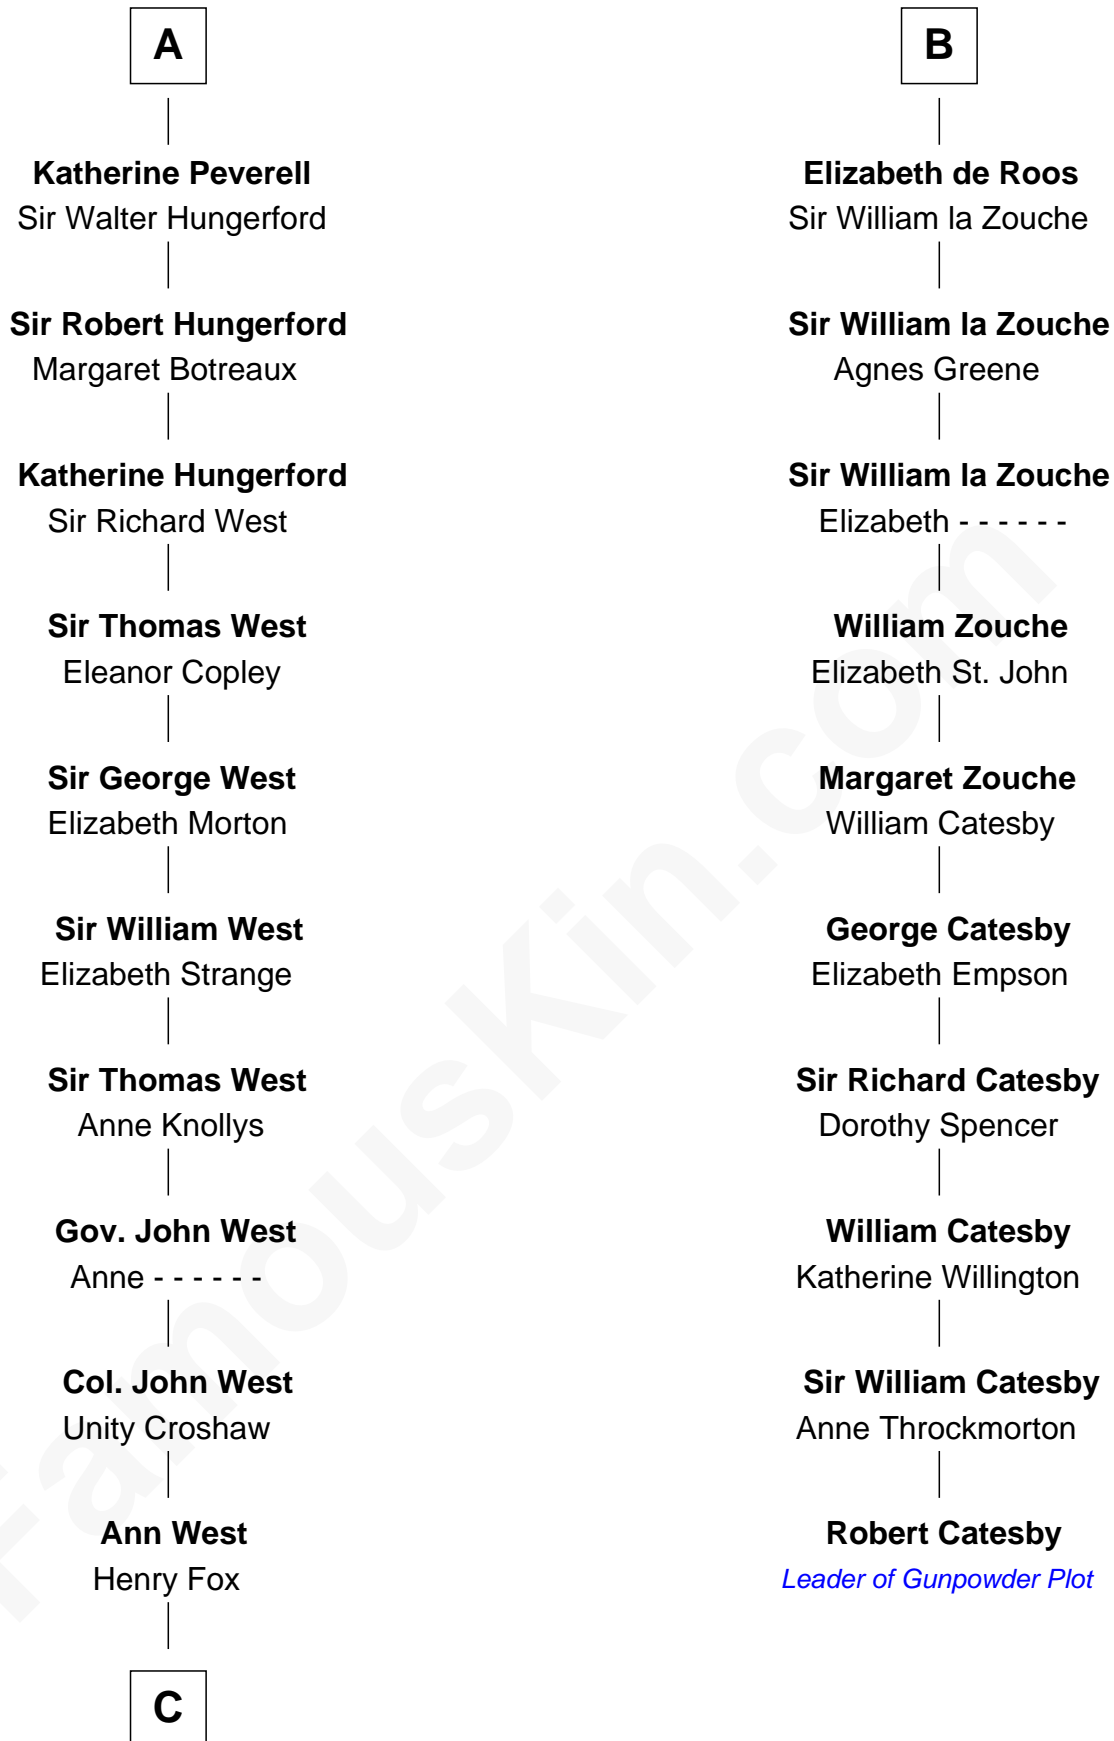

FamousKin.com
Relationship Chart of
William C. C. Claiborne
1st Governor of Louisiana

16th cousin 4 times removed of

Robert Catesby
Leader of Gunpowder Plot

C

—
Ann Fox

Thomas Claiborne

—
Nathaniel Claiborne

Jane Cole

—
William Claiborne

Mary Leigh

—
William C. C. Claiborne

1st Governor of Louisiana

FamousKin.com