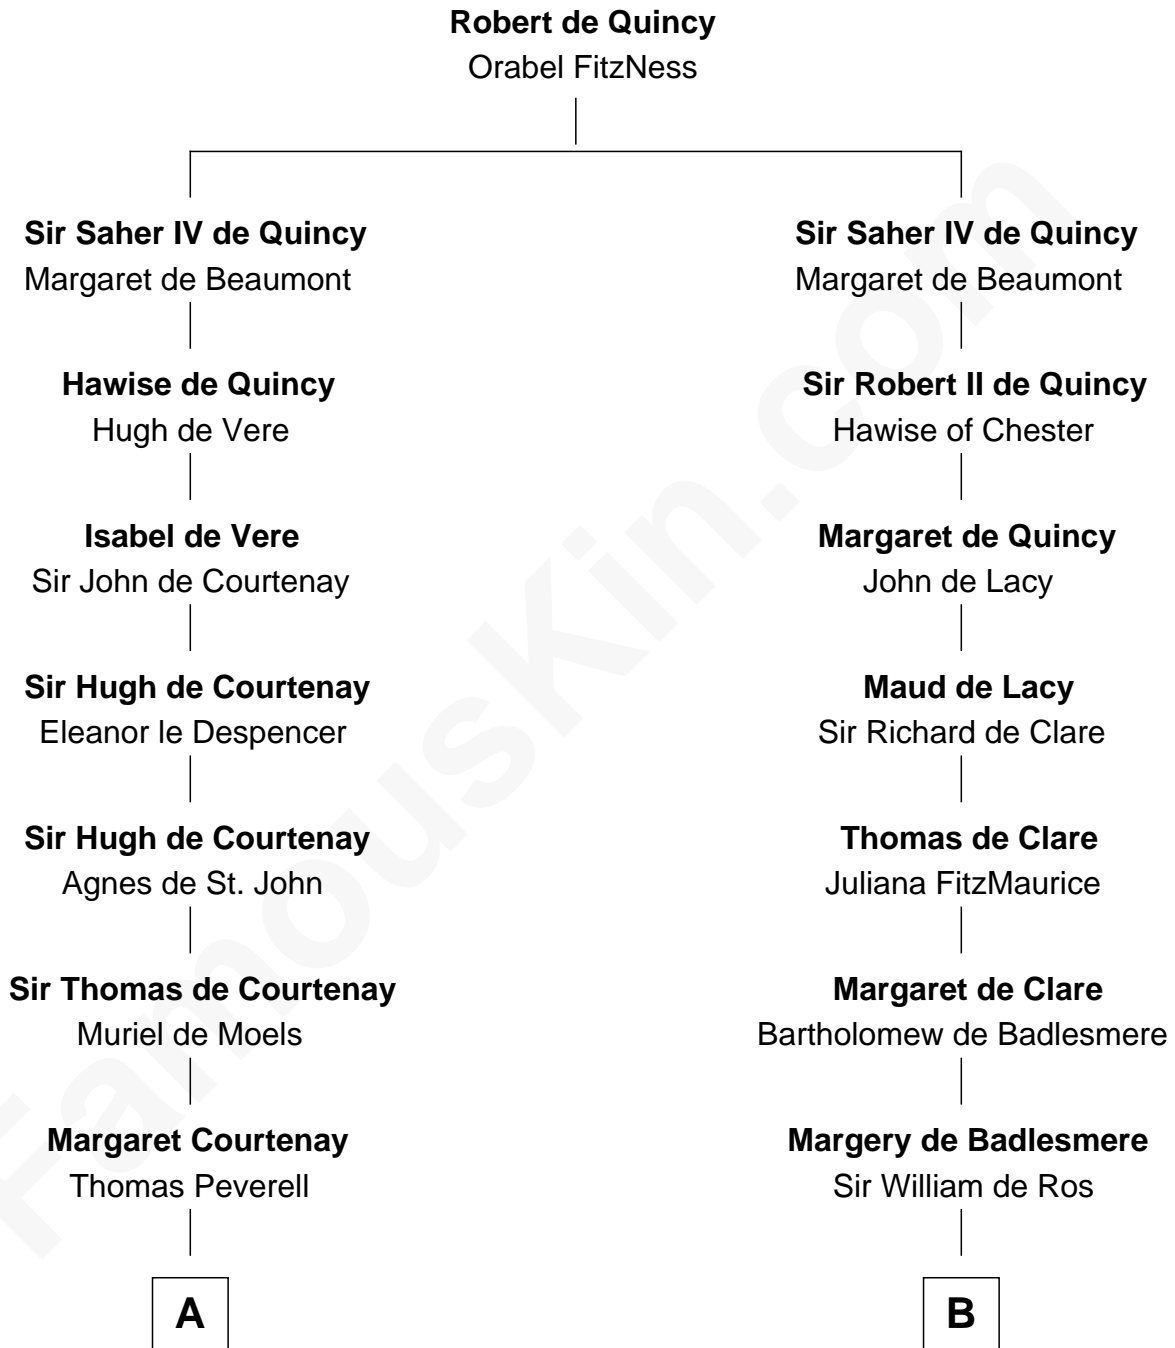

FamousKin.com
Relationship Chart of
William C. C. Claiborne
1st Governor of Louisiana

16th cousin 4 times removed of

Robert Catesby
Leader of Gunpowder Plot

C

—
Ann Fox

Thomas Claiborne

—
Nathaniel Claiborne

Jane Cole

—
William Claiborne

Mary Leigh

—
William C. C. Claiborne

1st Governor of Louisiana

FamousKin.com