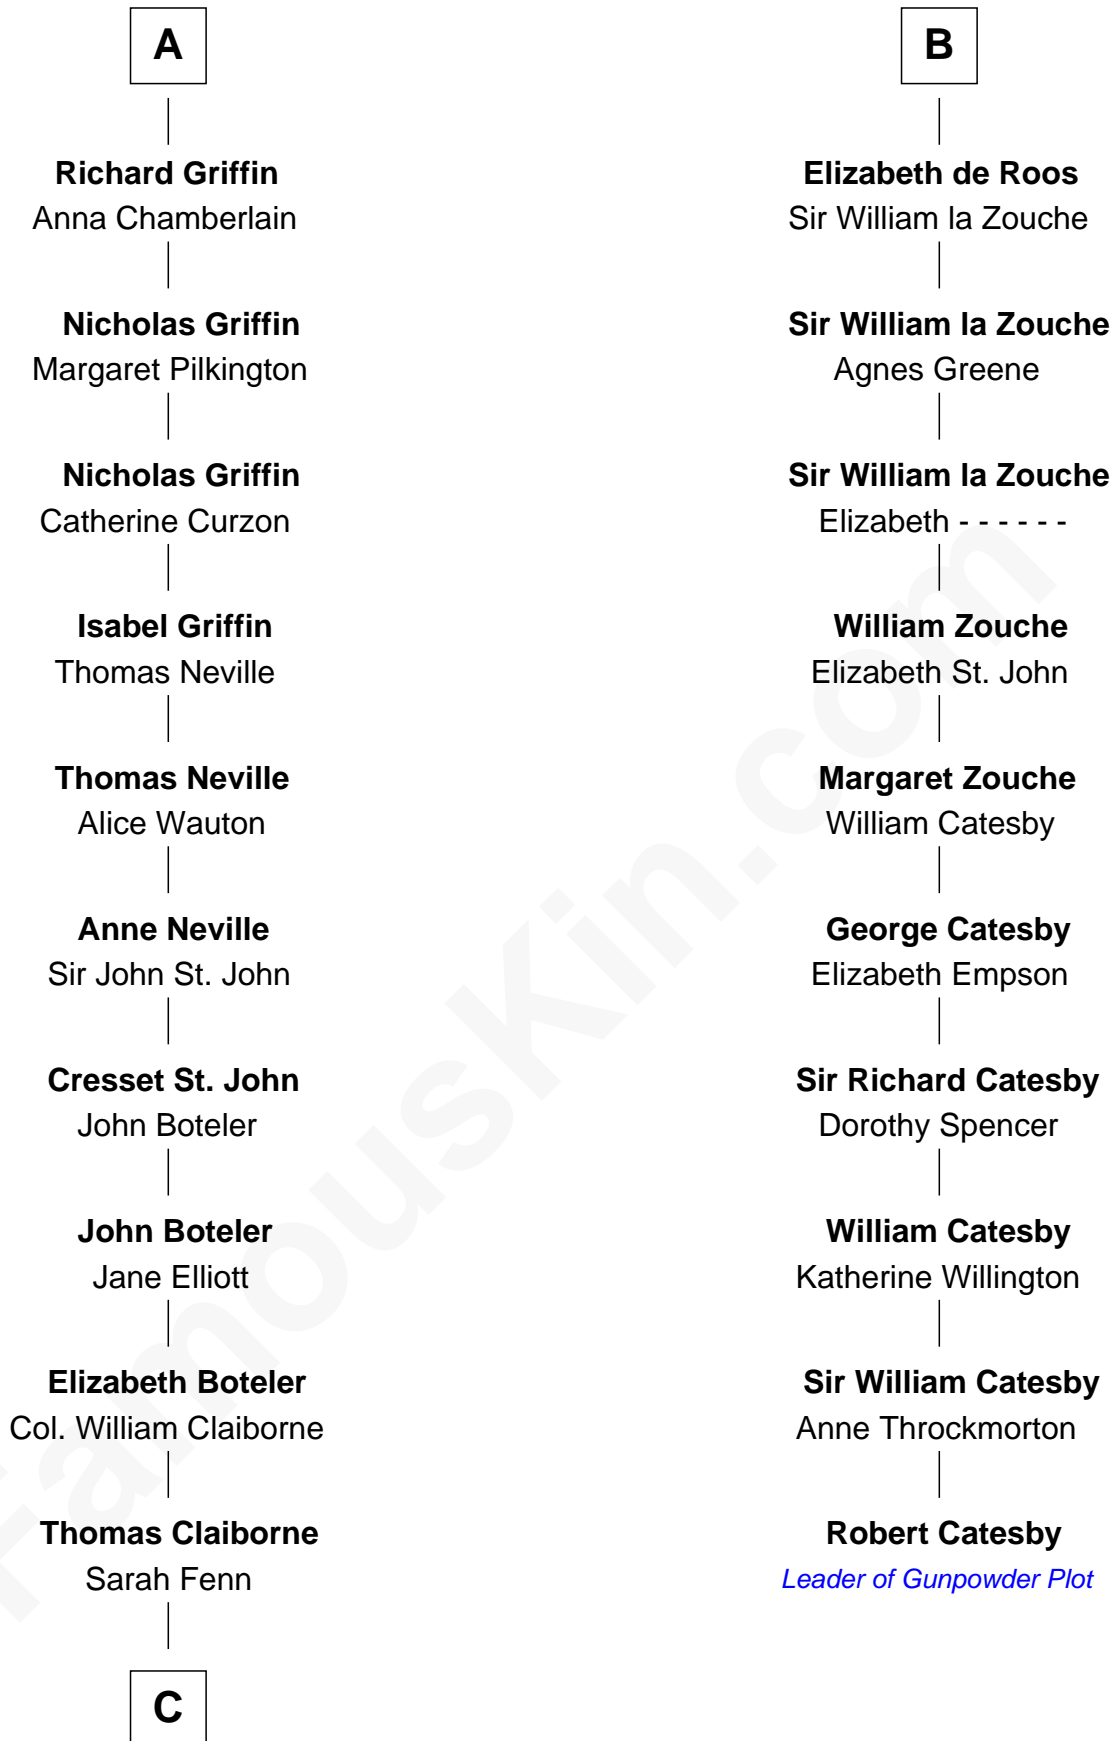

FamousKin.com
Relationship Chart of
William C. C. Claiborne
1st Governor of Louisiana

16th cousin 4 times removed of
Robert Catesby
Leader of Gunpowder Plot

David I, King of Scotland
 Maud of Northumberland