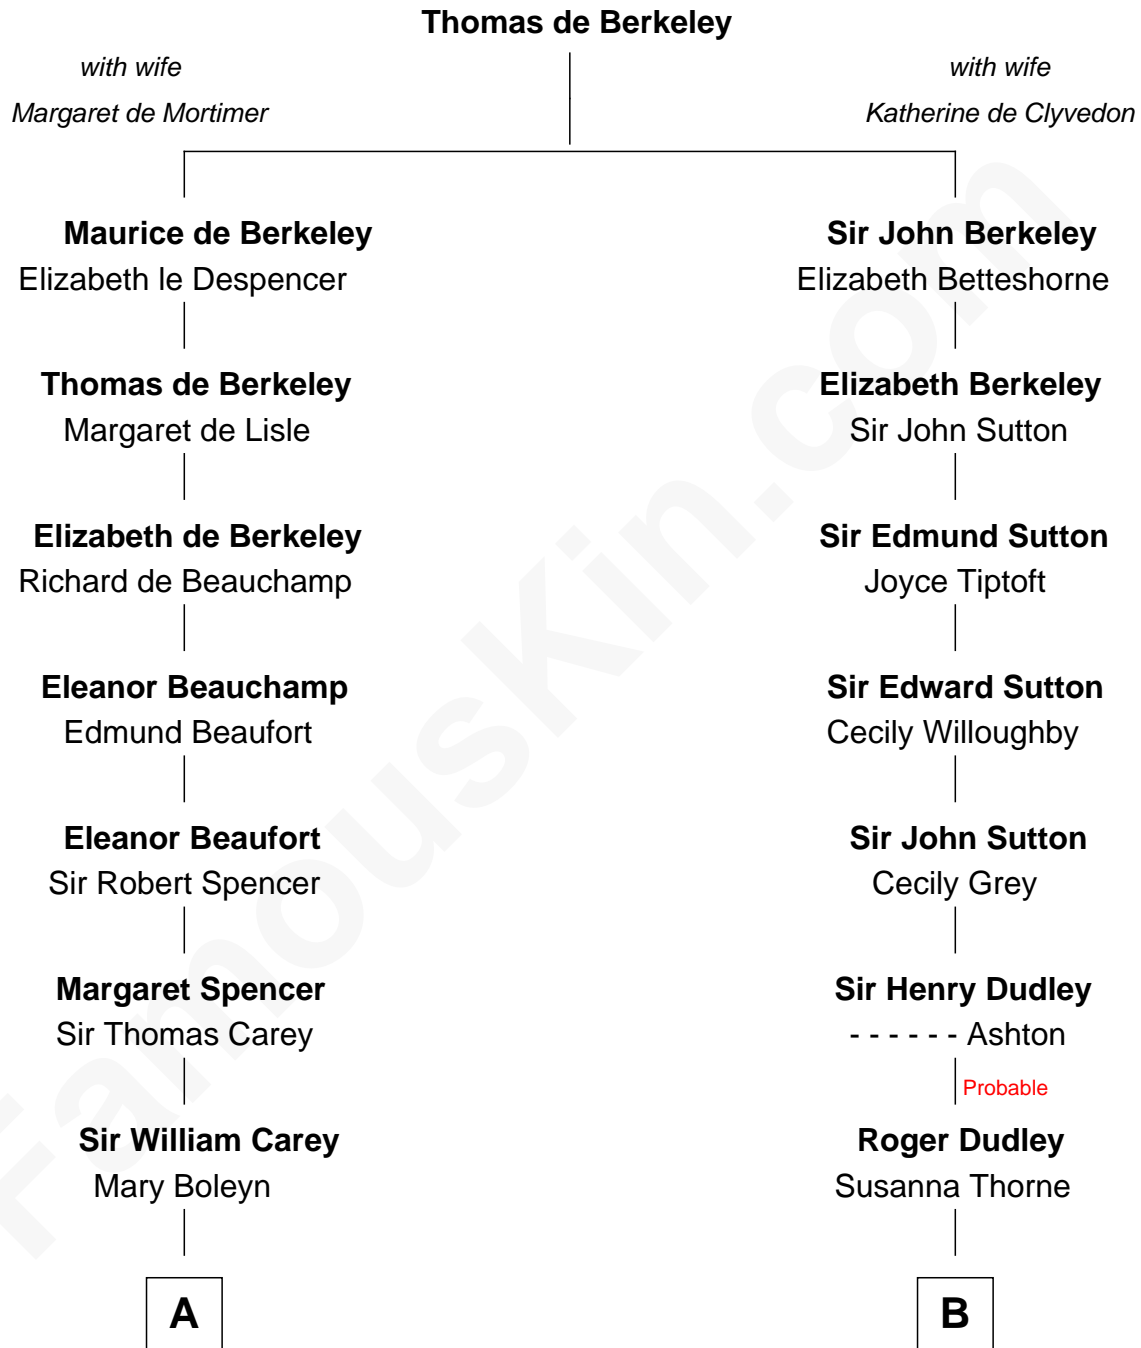

**FamousKin.com**  
**Relationship Chart of**  
**William C. C. Claiborne**  
*1st Governor of Louisiana*

15th cousin 3 times removed of

**J. K. Simmons**  
*TV and Movie Actor*

C

**Patricia Kimble**

Dr. Donald William Simmons

**J. K. Simmons**

*TV and Movie Actor*

FamousKin.com