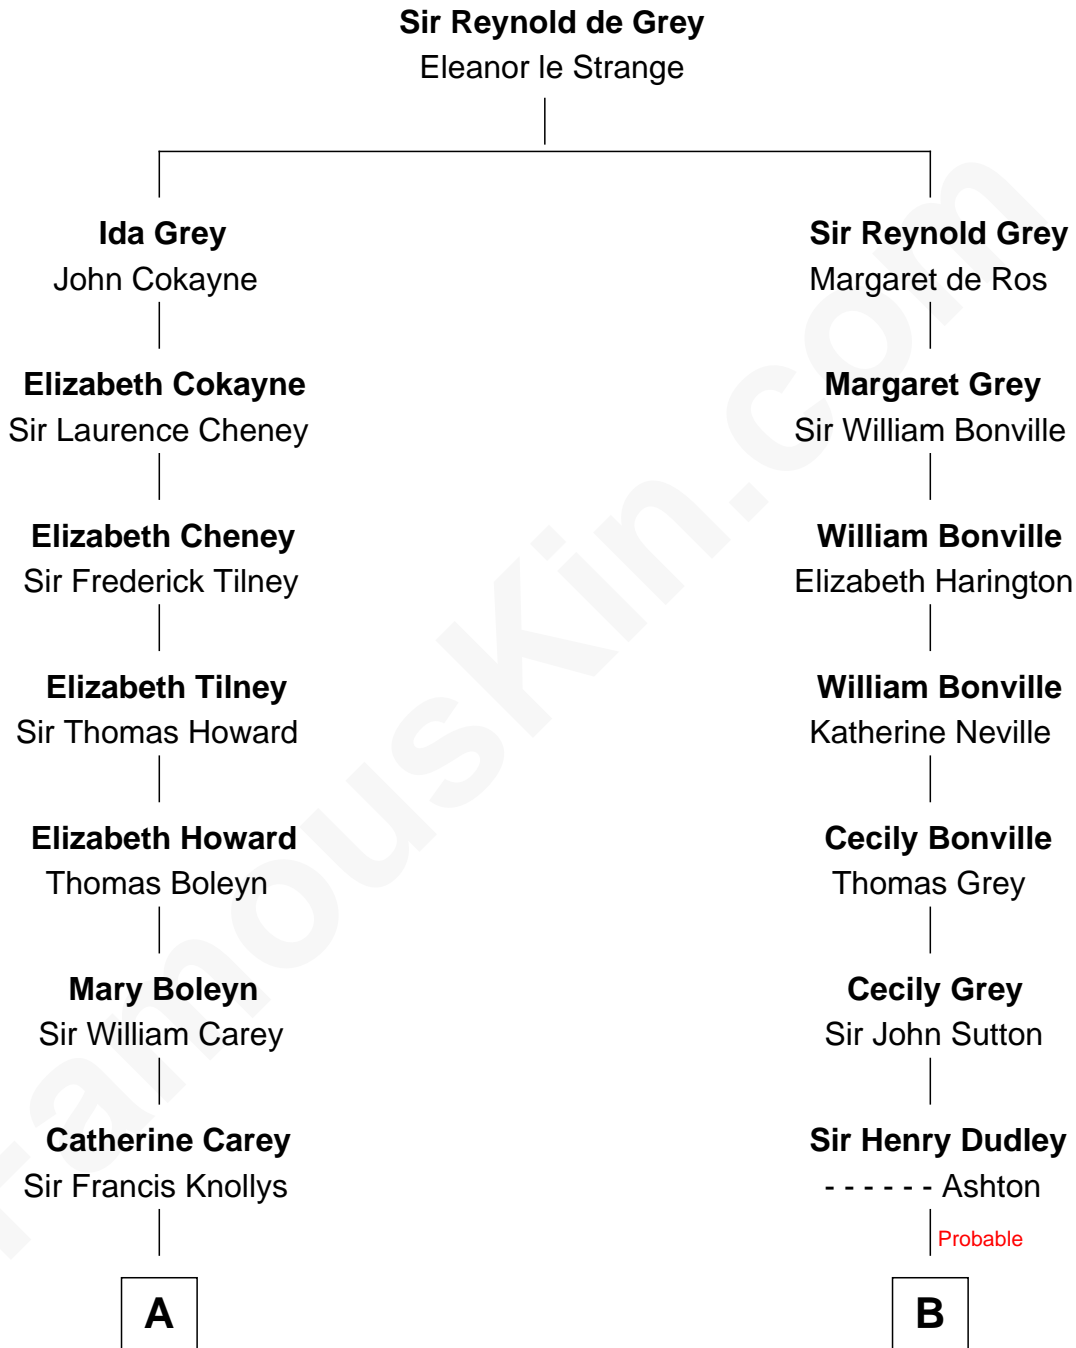

FamousKin.com
Relationship Chart of
William C. C. Claiborne
1st Governor of Louisiana

14th cousin 5 times removed of

J. K. Simmons
TV and Movie Actor

C

—
Ruth Hazen

Col. Ralph Archibald Kimble

—
Patricia Kimble