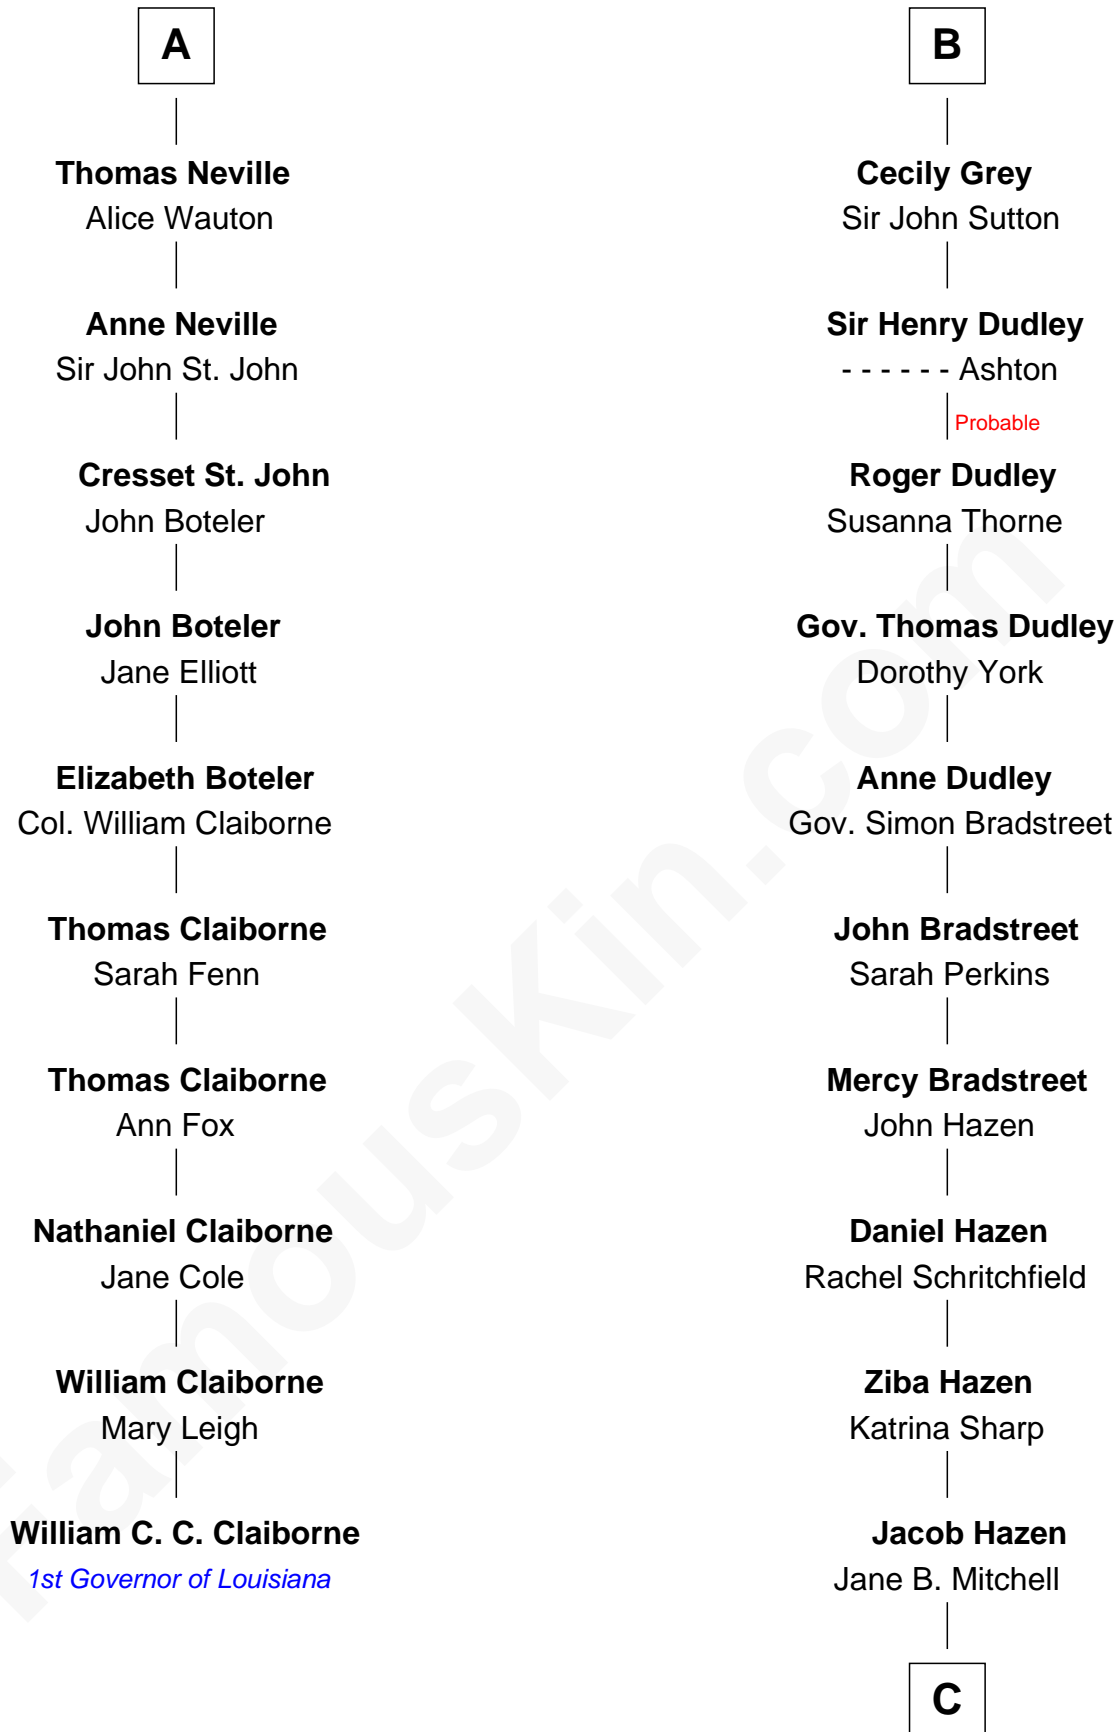

FamousKin.com
Relationship Chart of
William C. C. Claiborne
1st Governor of Louisiana

16th cousin 5 times removed of

J. K. Simmons
TV and Movie Actor

Sir William de Boteler
 Ela Herdeburgh

C

|
Sedgwick Russell Hazen

Mary Isabelle Barr

|
Lewis Jacob Hazen

Emma Broaddus Lewis

|
Ruth Hazen

Col. Ralph Archibald Kimble

|
Patricia Kimble

Dr. Donald William Simmons

|
J. K. Simmons