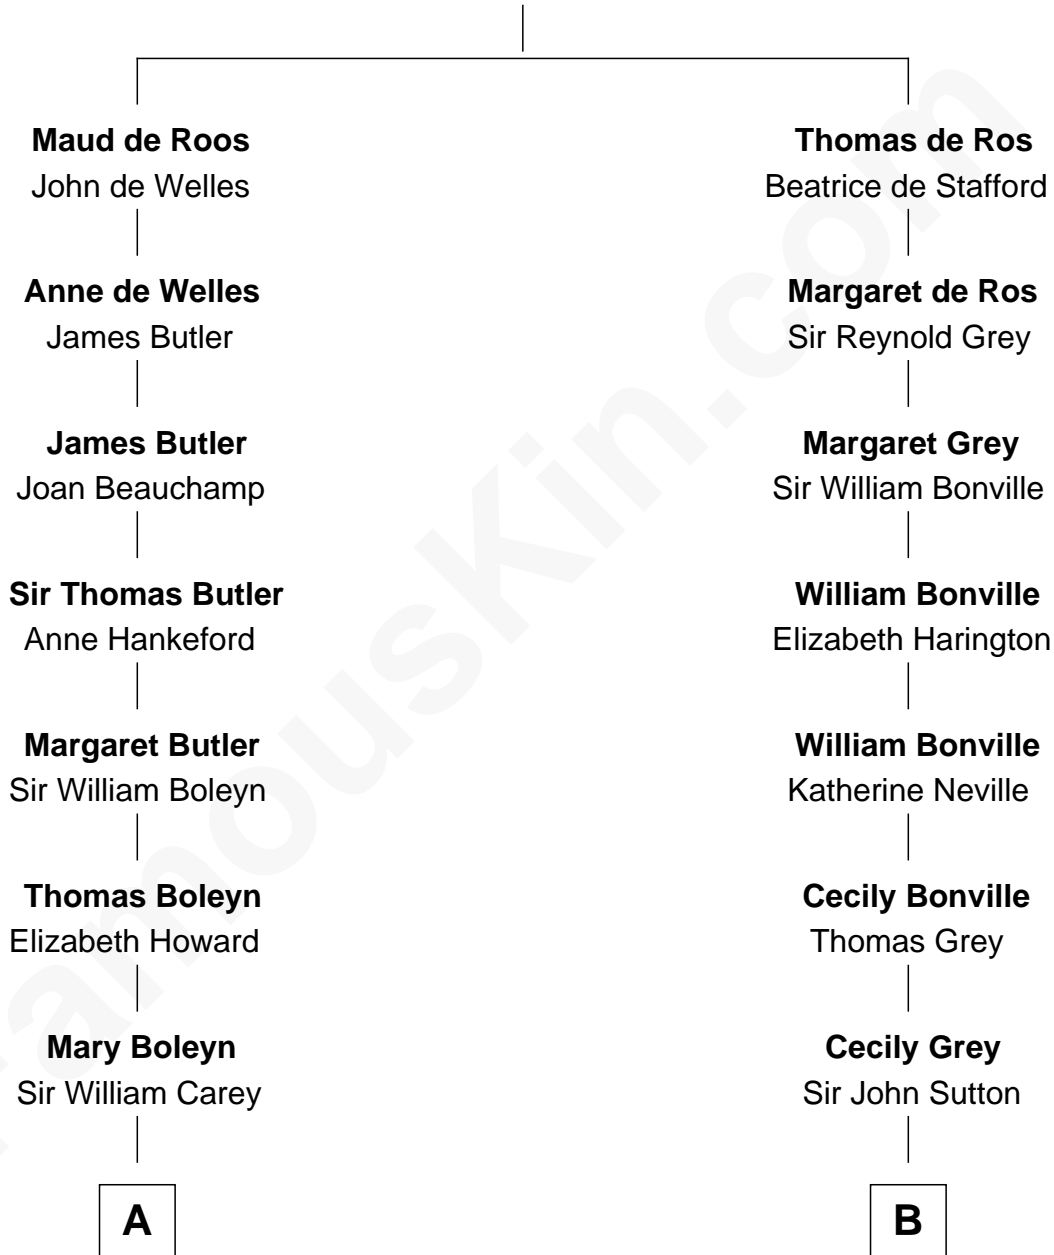

**FamousKin.com**  
**Relationship Chart of**  
**William C. C. Claiborne**  
*1st Governor of Louisiana*

15th cousin 5 times removed of

**J. K. Simmons**  
*TV and Movie Actor*

**Sir William de Ros**  
 Margery de Badlesmere

**C**

**Lewis Jacob Hazen**

Emma Broaddus Lewis

**Ruth Hazen**

Col. Ralph Archibald Kimble

**Patricia Kimble**

Dr. Donald William Simmons

**J. K. Simmons**

*TV and Movie Actor*