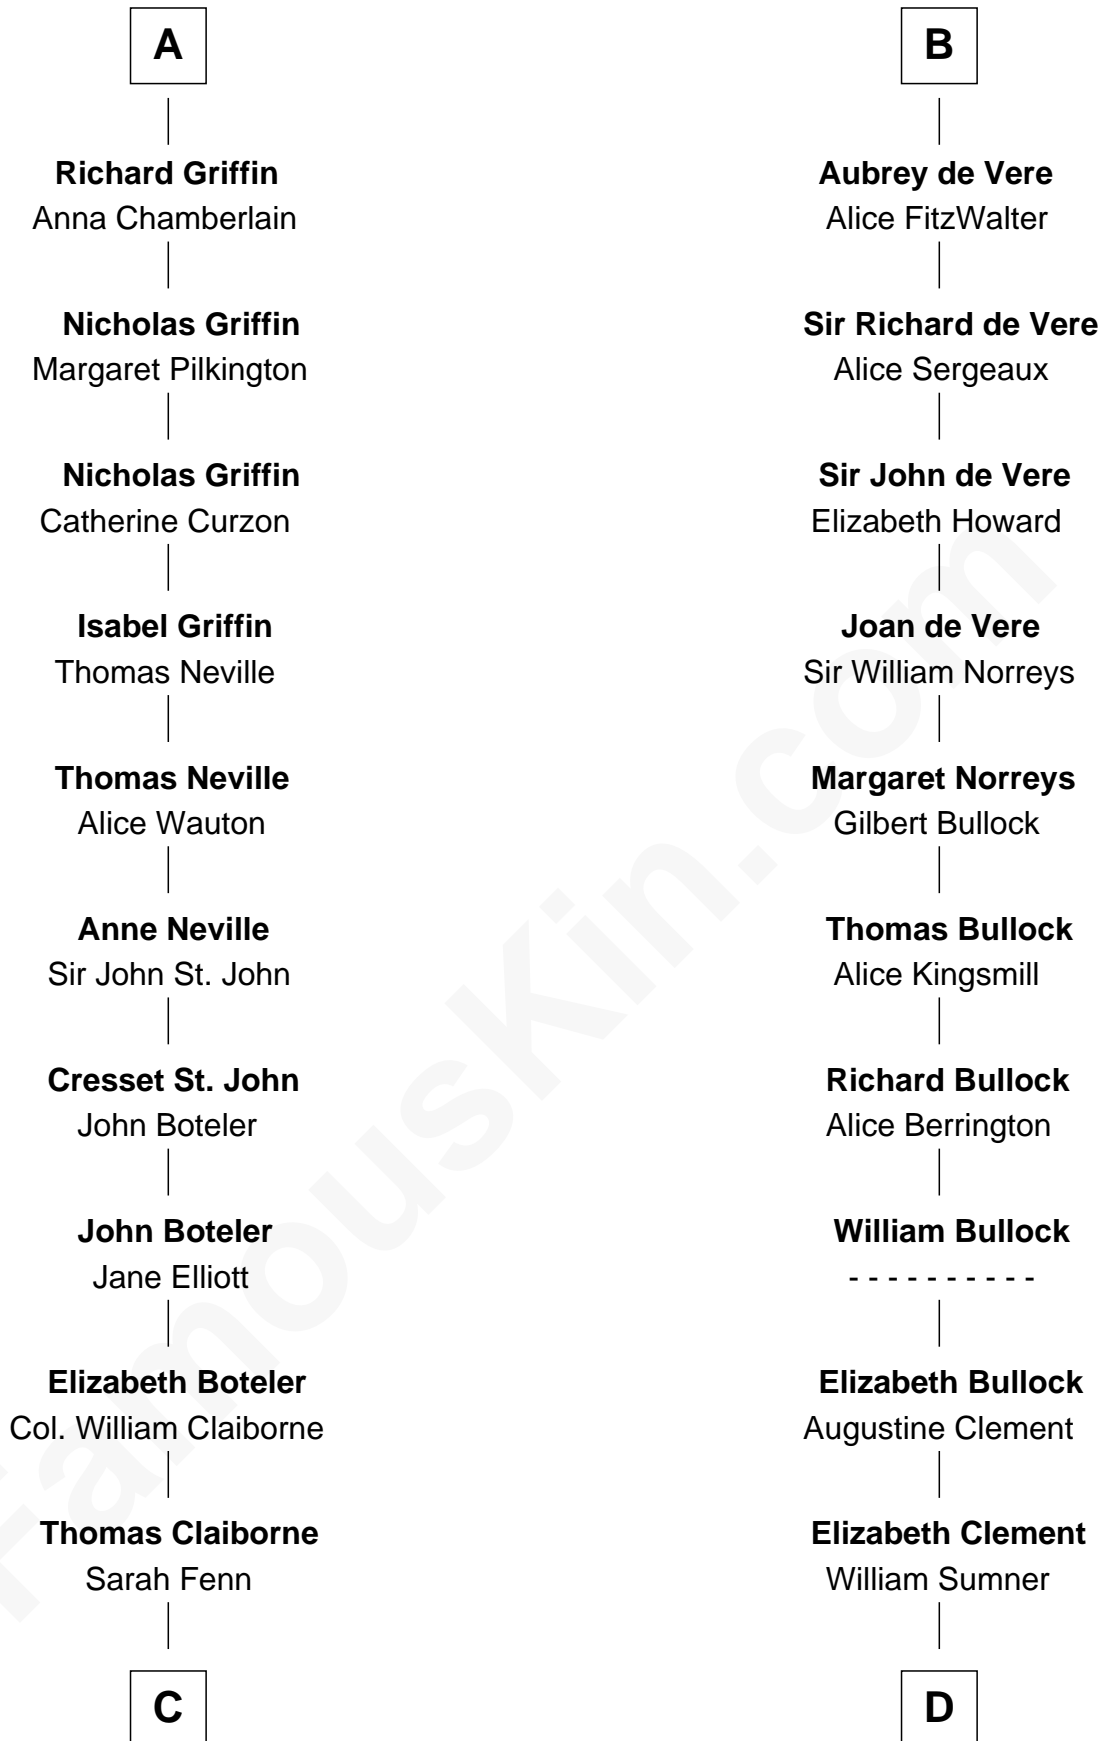

# FamousKin.com Relationship Chart of

**William C. C. Claiborne**

*1st Governor of Louisiana*

20th cousin of

**Samuel Howard**

*Boston Tea Party Participant*

**C**

**Thomas Claiborne**

Ann Fox

**Nathaniel Claiborne**

Jane Cole

**William Claiborne**

Mary Leigh

**William C. C. Claiborne**

*1st Governor of Louisiana*

**D**

**Hannah Sumner**

John Goffe

**William Goffe**

Abigail Richardson

**Martha Goffe**

Ebenezer Howard

**Samuel Howard**

*Boston Tea Party Participant*