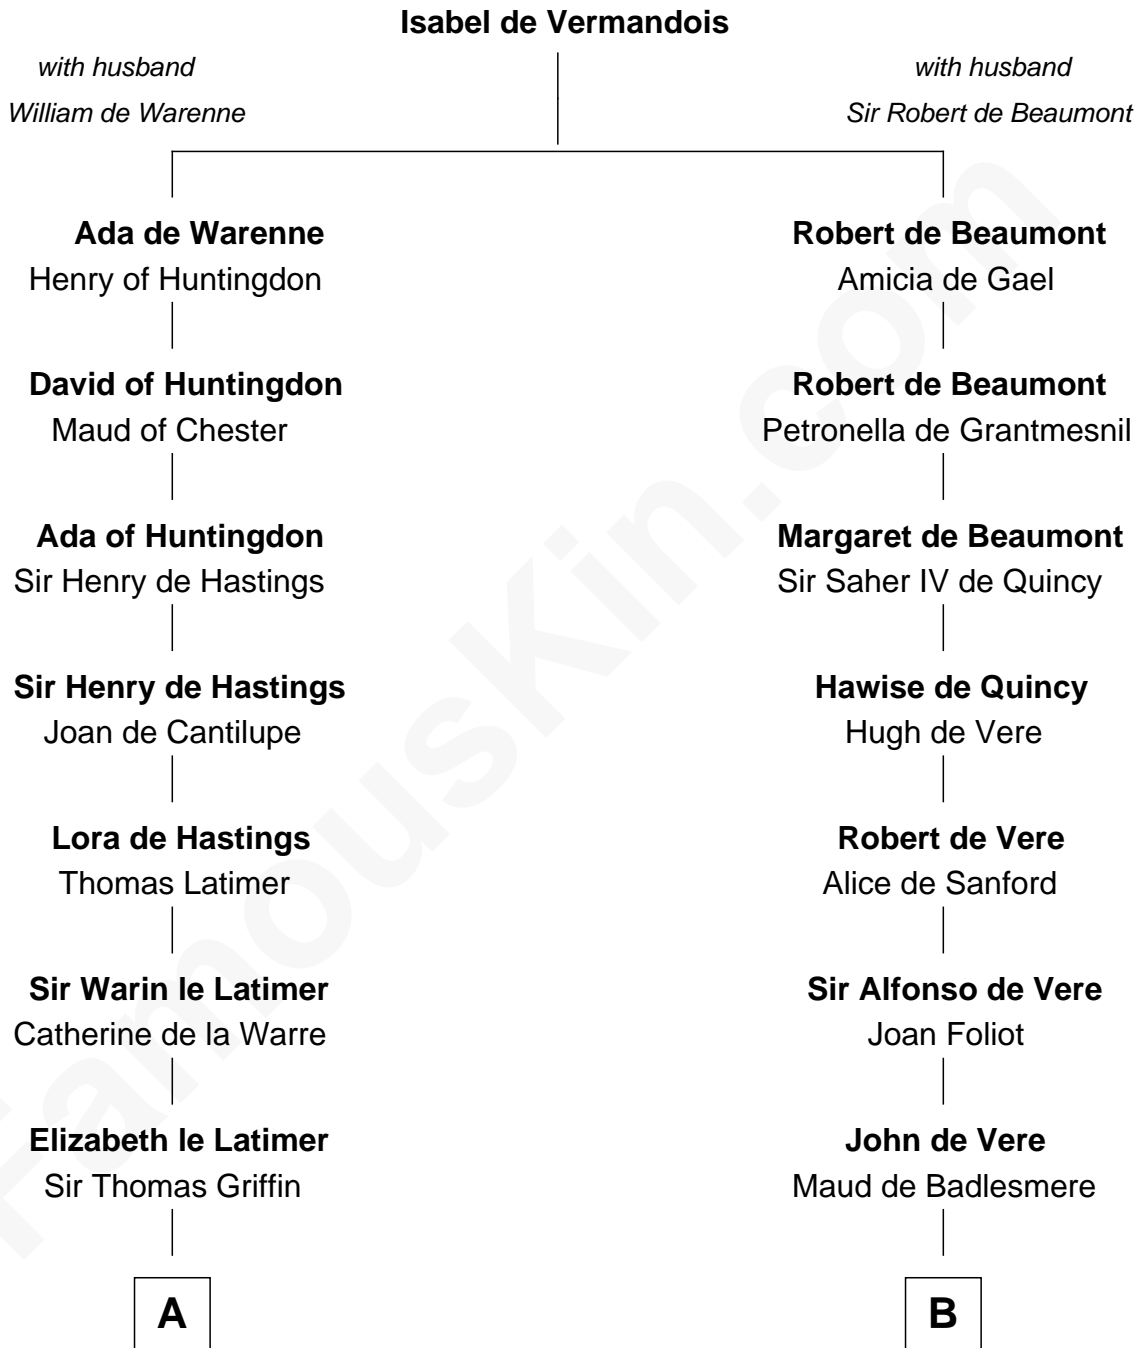

# FamousKin.com Relationship Chart of

**William C. C. Claiborne**

*1st Governor of Louisiana*

20th cousin of

**Samuel Howard**

*Boston Tea Party Participant*

**C**

**Thomas Claiborne**

Ann Fox

**Nathaniel Claiborne**

Jane Cole

**William Claiborne**

Mary Leigh

**William C. C. Claiborne**

*1st Governor of Louisiana*

**D**