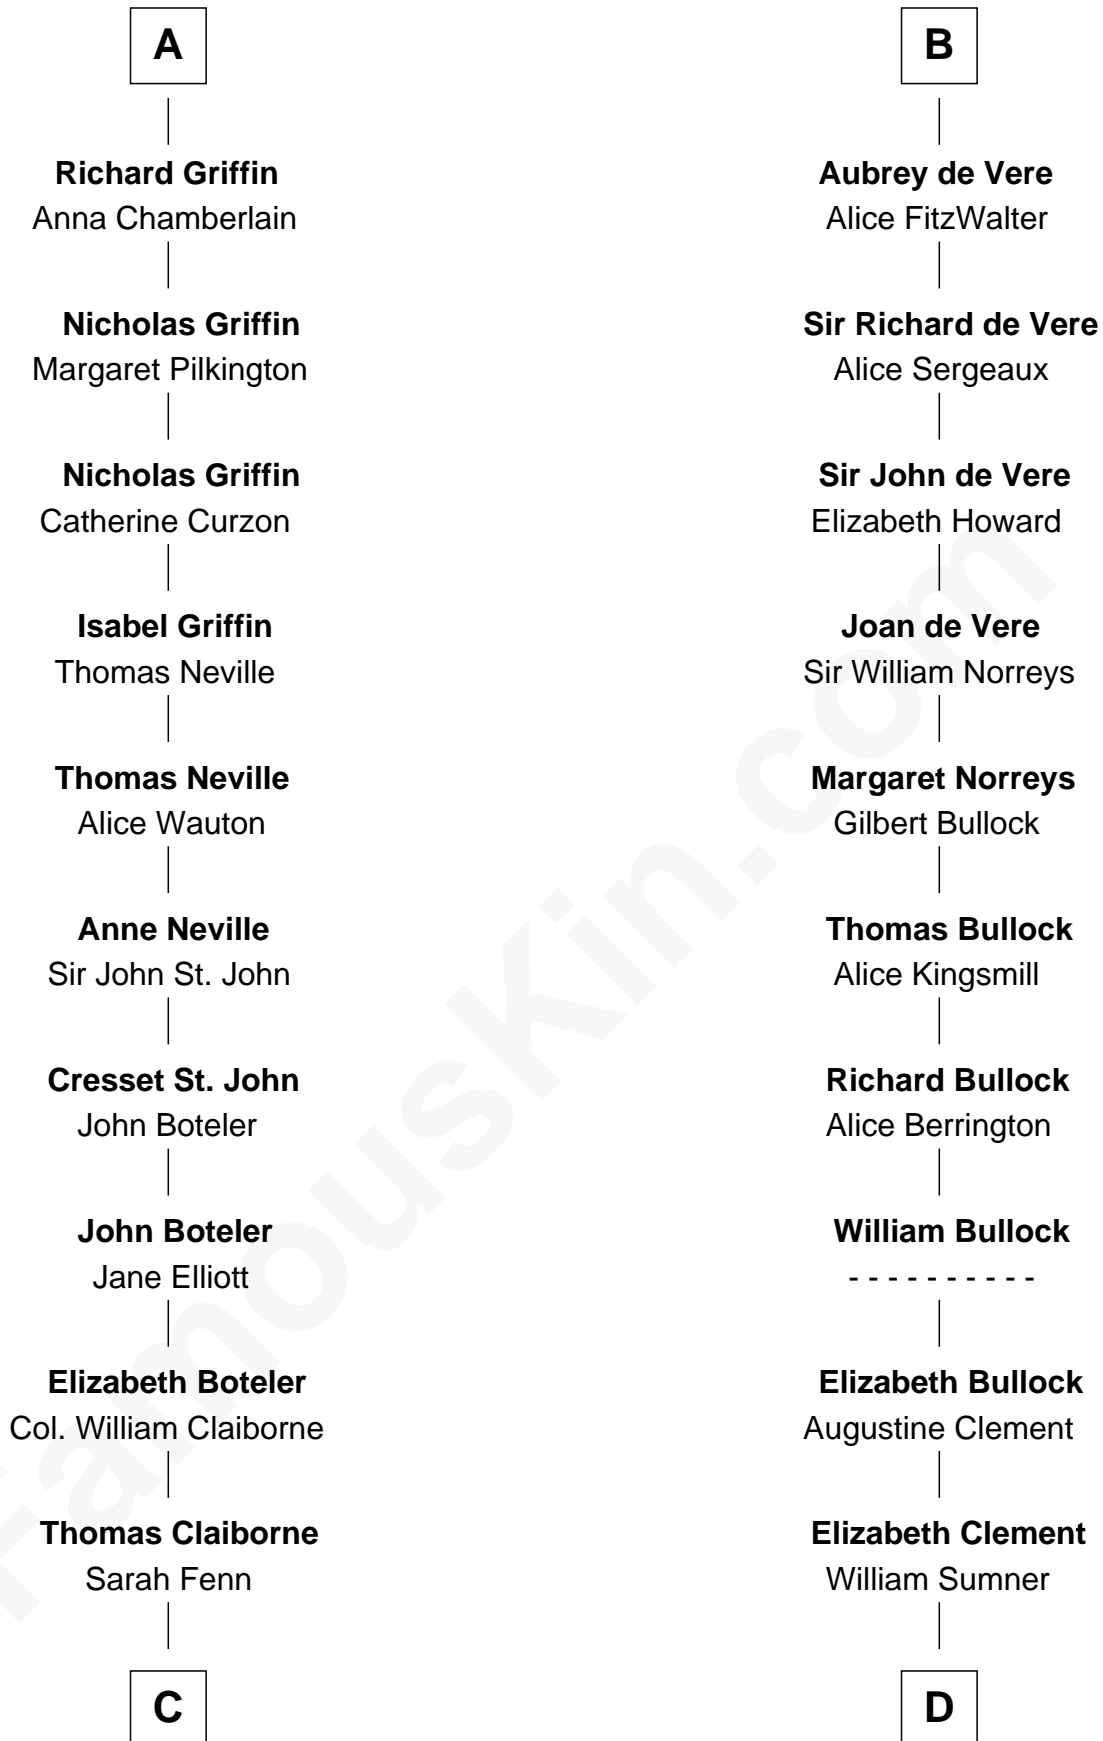

FamousKin.com Relationship Chart of

William C. C. Claiborne

1st Governor of Louisiana

20th cousin of

Samuel Howard

Boston Tea Party Participant

C

Thomas Claiborne

Ann Fox

Nathaniel Claiborne

Jane Cole

William Claiborne

Mary Leigh

William C. C. Claiborne

1st Governor of Louisiana

D