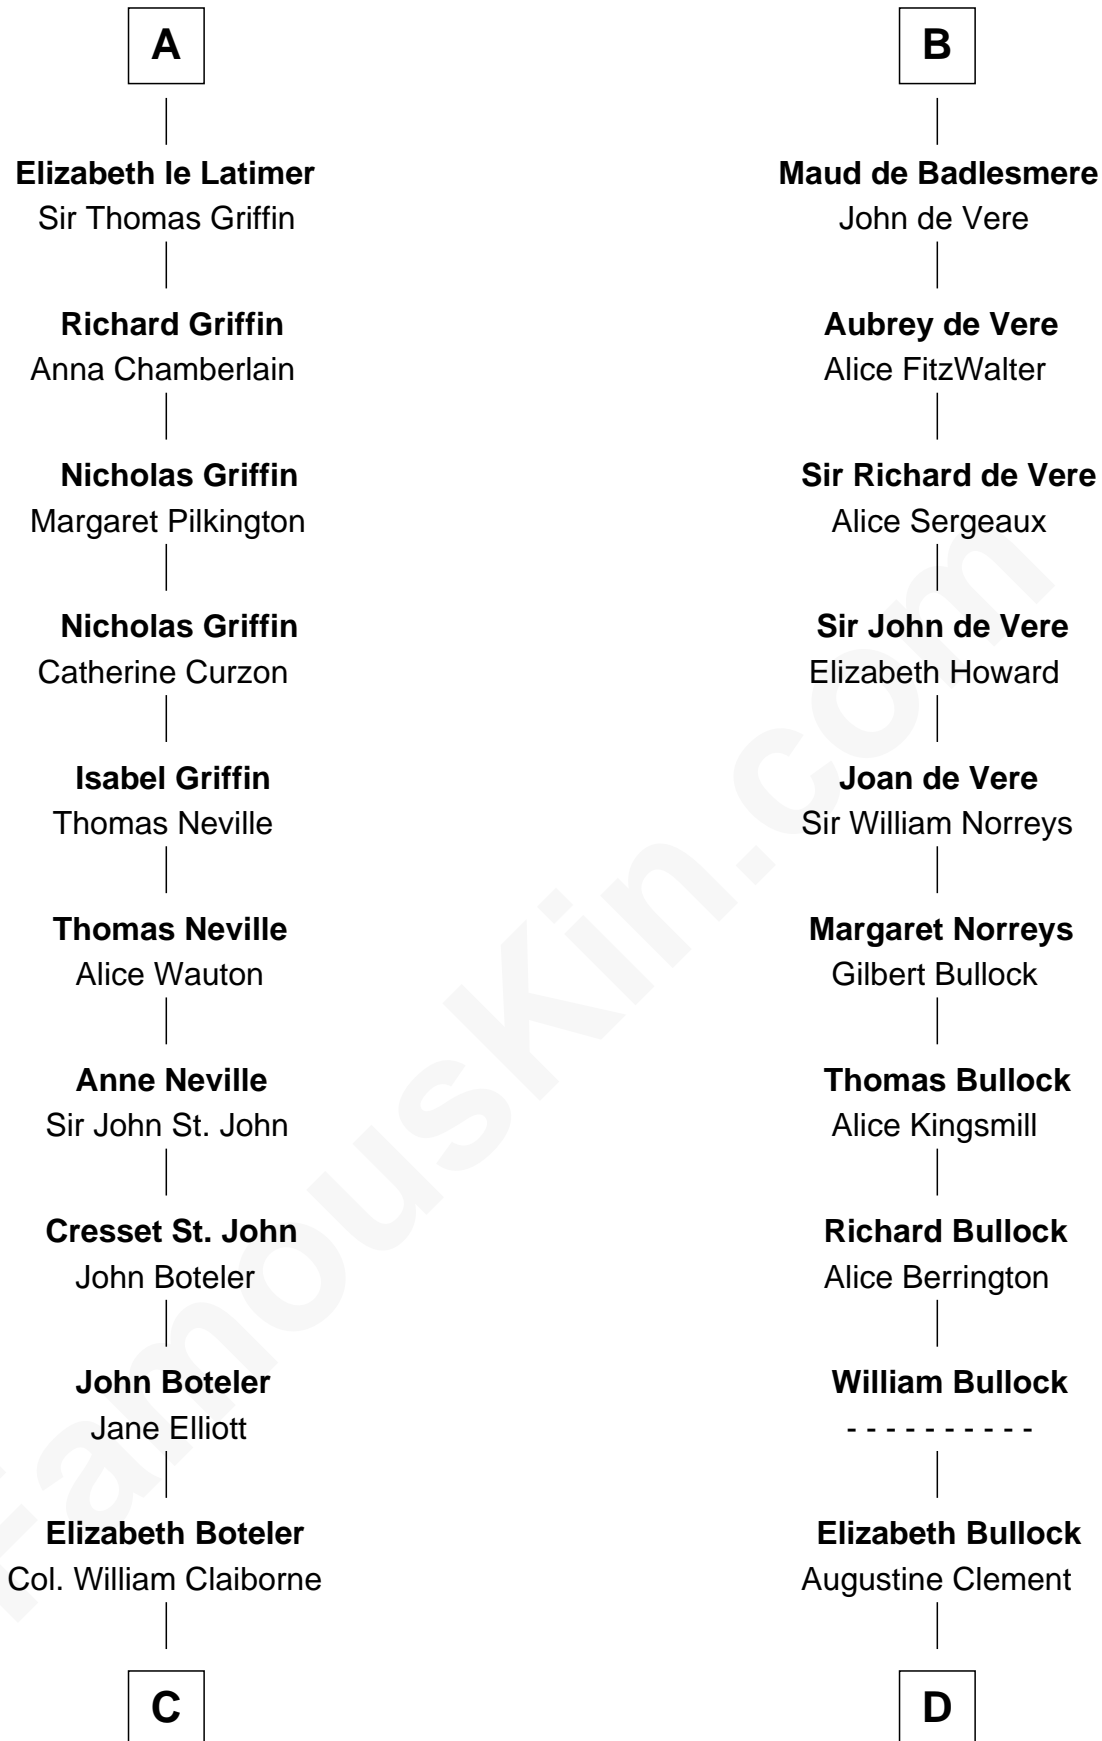

FamousKin.com Relationship Chart of

William C. C. Claiborne

1st Governor of Louisiana

21st cousin of

Samuel Howard

Boston Tea Party Participant

Ranulf III le Meschin

Lucy of Bolingbroke

Maud de Lacy

Thomas de Clare

Juliana FitzMaurice

Margaret de Clare

Bartholomew de Badlesmere

B

C

Thomas Claiborne

Sarah Fenn

Thomas Claiborne

Ann Fox

Nathaniel Claiborne

Jane Cole

William Claiborne

Mary Leigh

William C. C. Claiborne