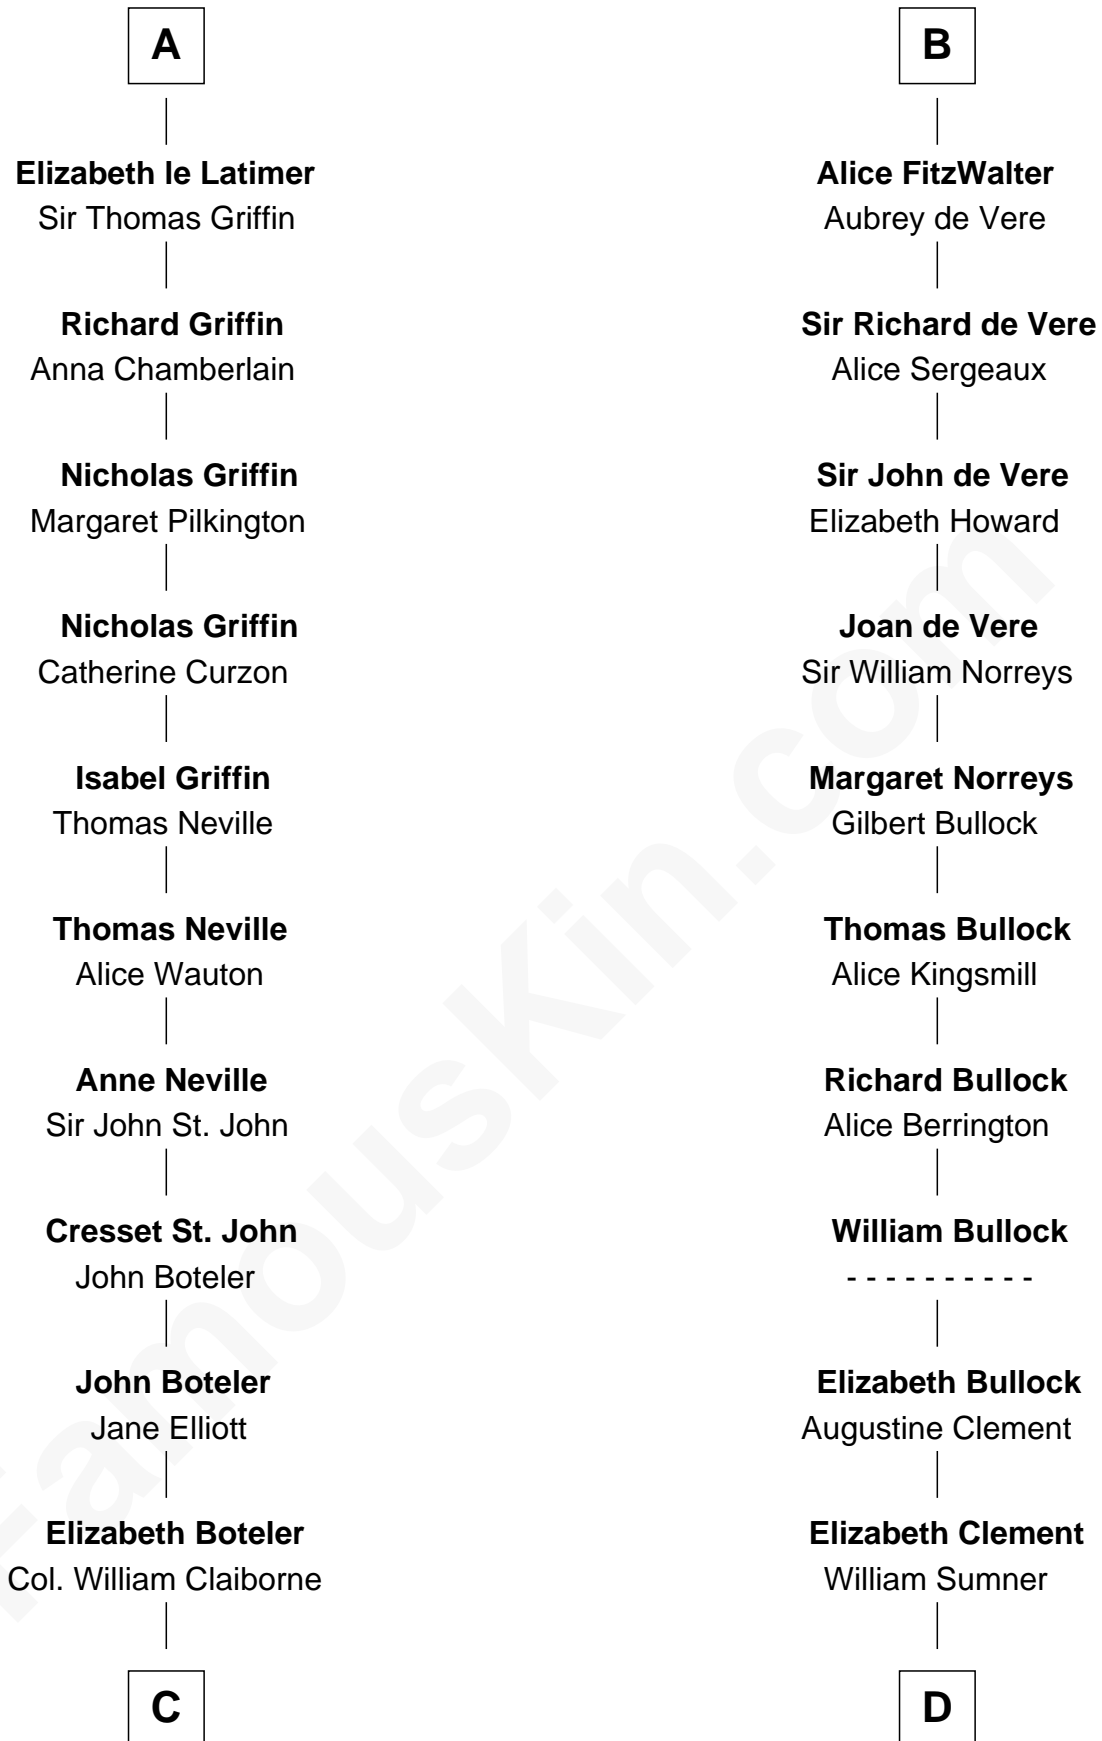

FamousKin.com Relationship Chart of

William C. C. Claiborne

1st Governor of Louisiana

20th cousin 1 time removed of

Samuel Howard

Boston Tea Party Participant

Roger de Tony

Ida of Hainault

Sir Ralph de Tony
Margaret Beaumont

Ida de Tony
Sir Roger le Bigod

Margaret le Bigod
Sir William de Hastings

Sir Henry de Hastings
Ada of Huntingdon

Sir Henry de Hastings
Joan de Cantilupe

Lora de Hastings
Thomas Latimer

Sir Warin le Latimer
Catherine de la Warre

A

Sir Ralph de Tony
Margaret Beaumont

Ida de Tony
Henry II, King of England

Sir William Longespee
Ela of Salisbury

Ida Longespee
Sir Walter FitzRobert

Sir Robert FitzWalter
Eleanor de Ferrers

Sir Robert FitzWalter
Joan de Multon

Sir John FitzWalter
Eleanor de Percy

B

C

Thomas Claiborne

Sarah Fenn

Thomas Claiborne

Ann Fox