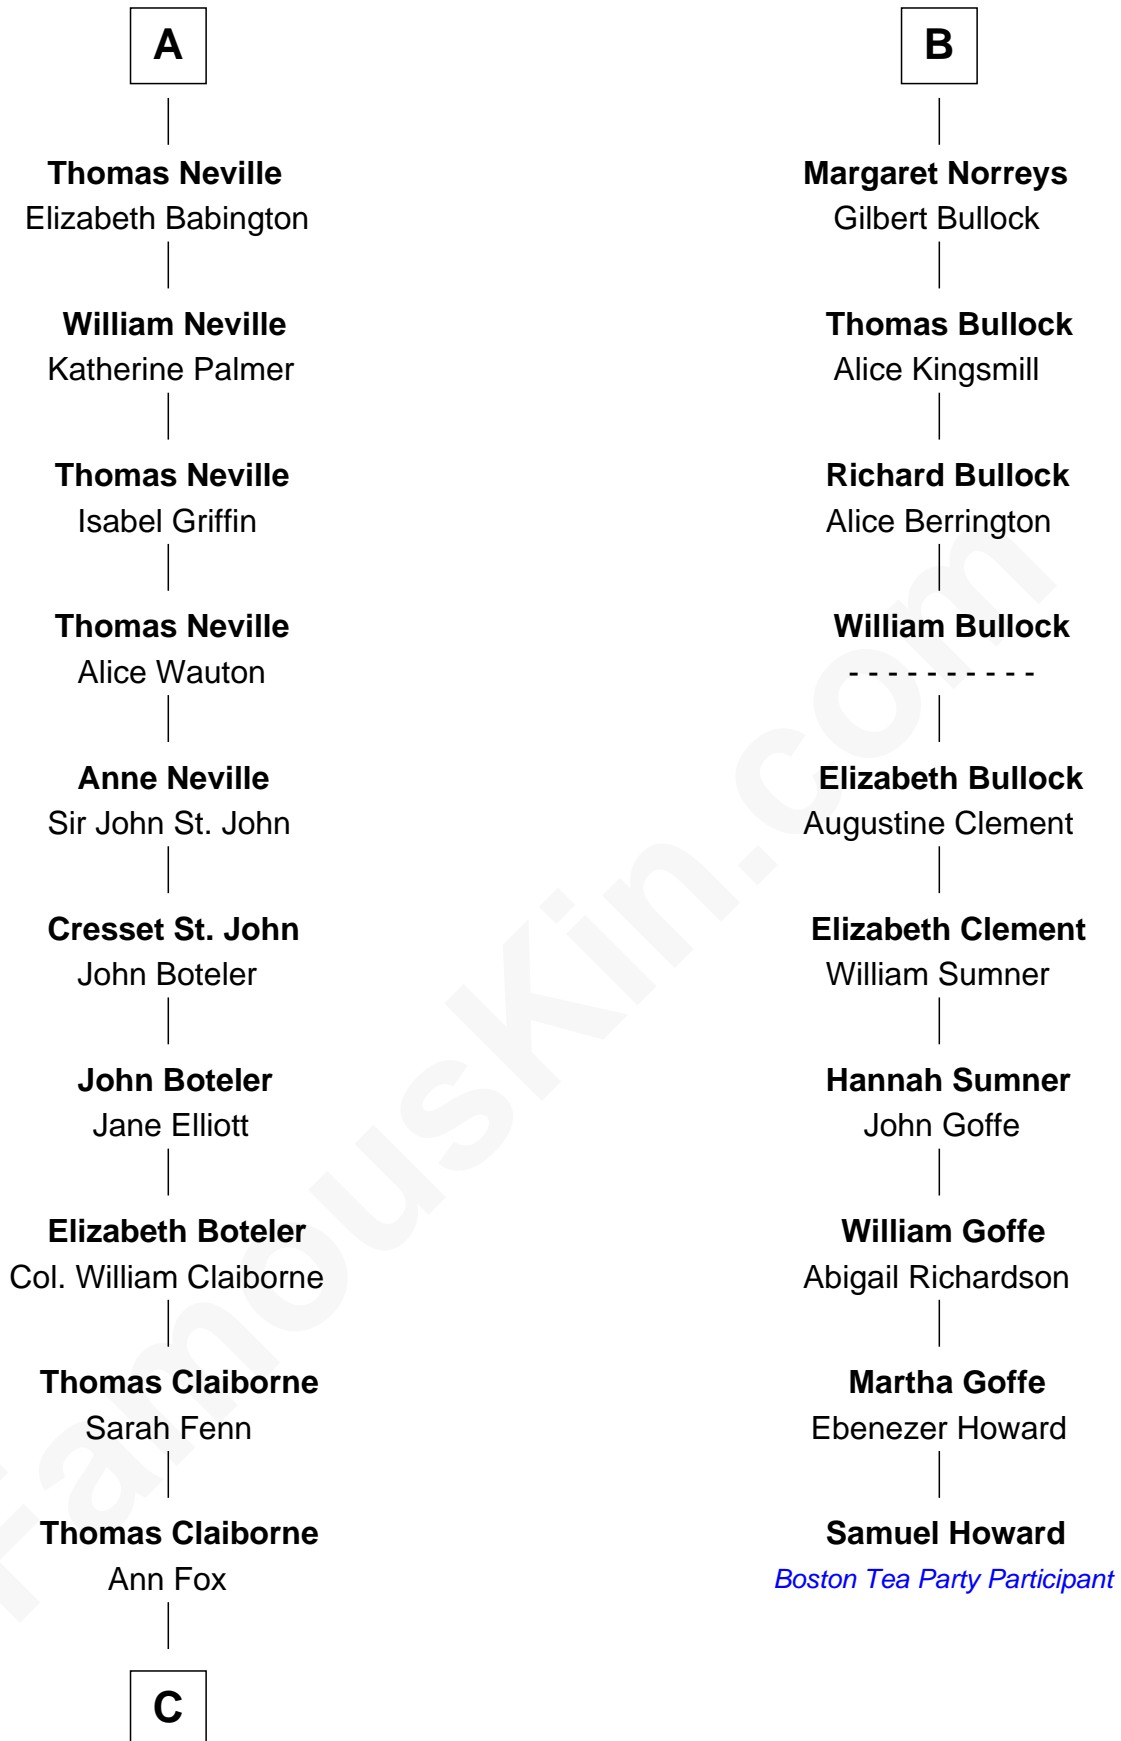

**FamousKin.com**  
**Relationship Chart of**  
**William C. C. Claiborne**  
*1st Governor of Louisiana*

16th cousin 3 times removed of

**Samuel Howard**  
*Boston Tea Party Participant*

**Sir Walter FitzRobert**

Ida Longespee

**C**

—  
**Nathaniel Claiborne**

Jane Cole

—  
**William Claiborne**

Mary Leigh

—  
**William C. C. Claiborne**

*1st Governor of Louisiana*