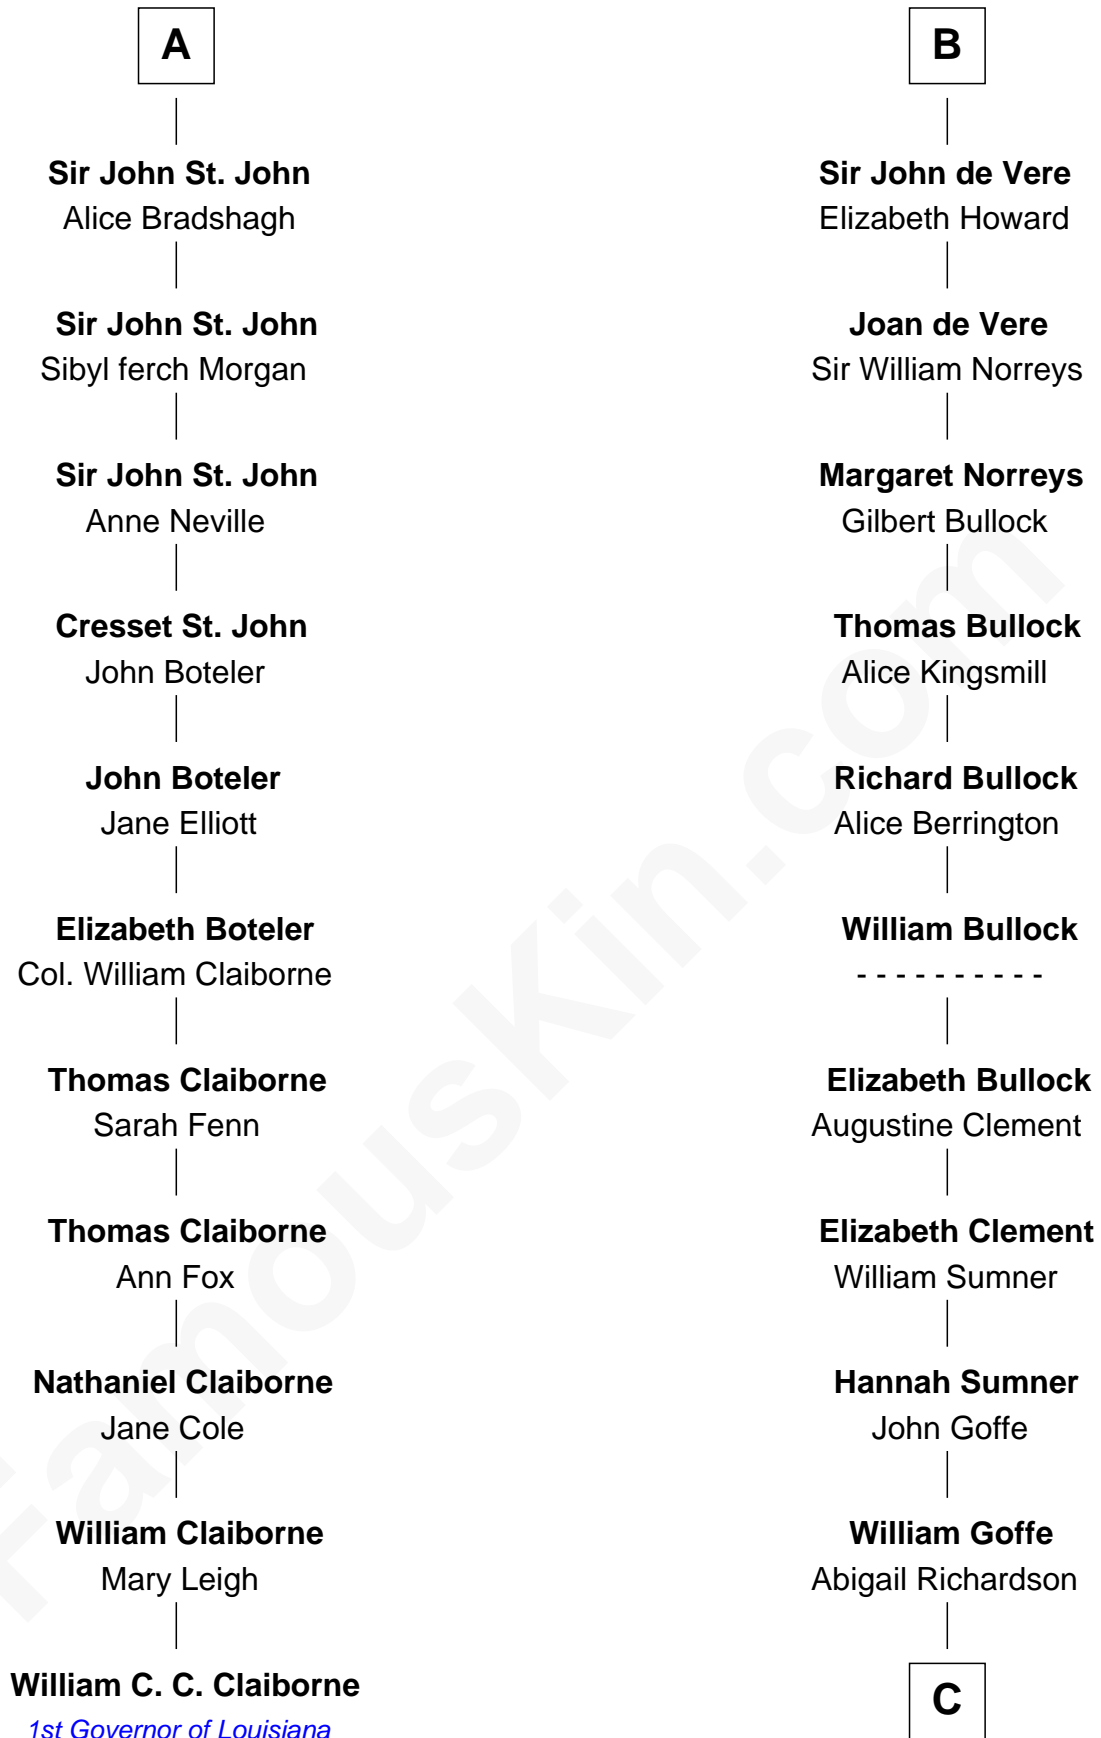

FamousKin.com Relationship Chart of

William C. C. Claiborne

1st Governor of Louisiana

17th cousin 1 time removed of

Samuel Howard

Boston Tea Party Participant

C

Martha Goffe
Ebenezer Howard

Samuel Howard
Boston Tea Party Participant

FamousKin.com