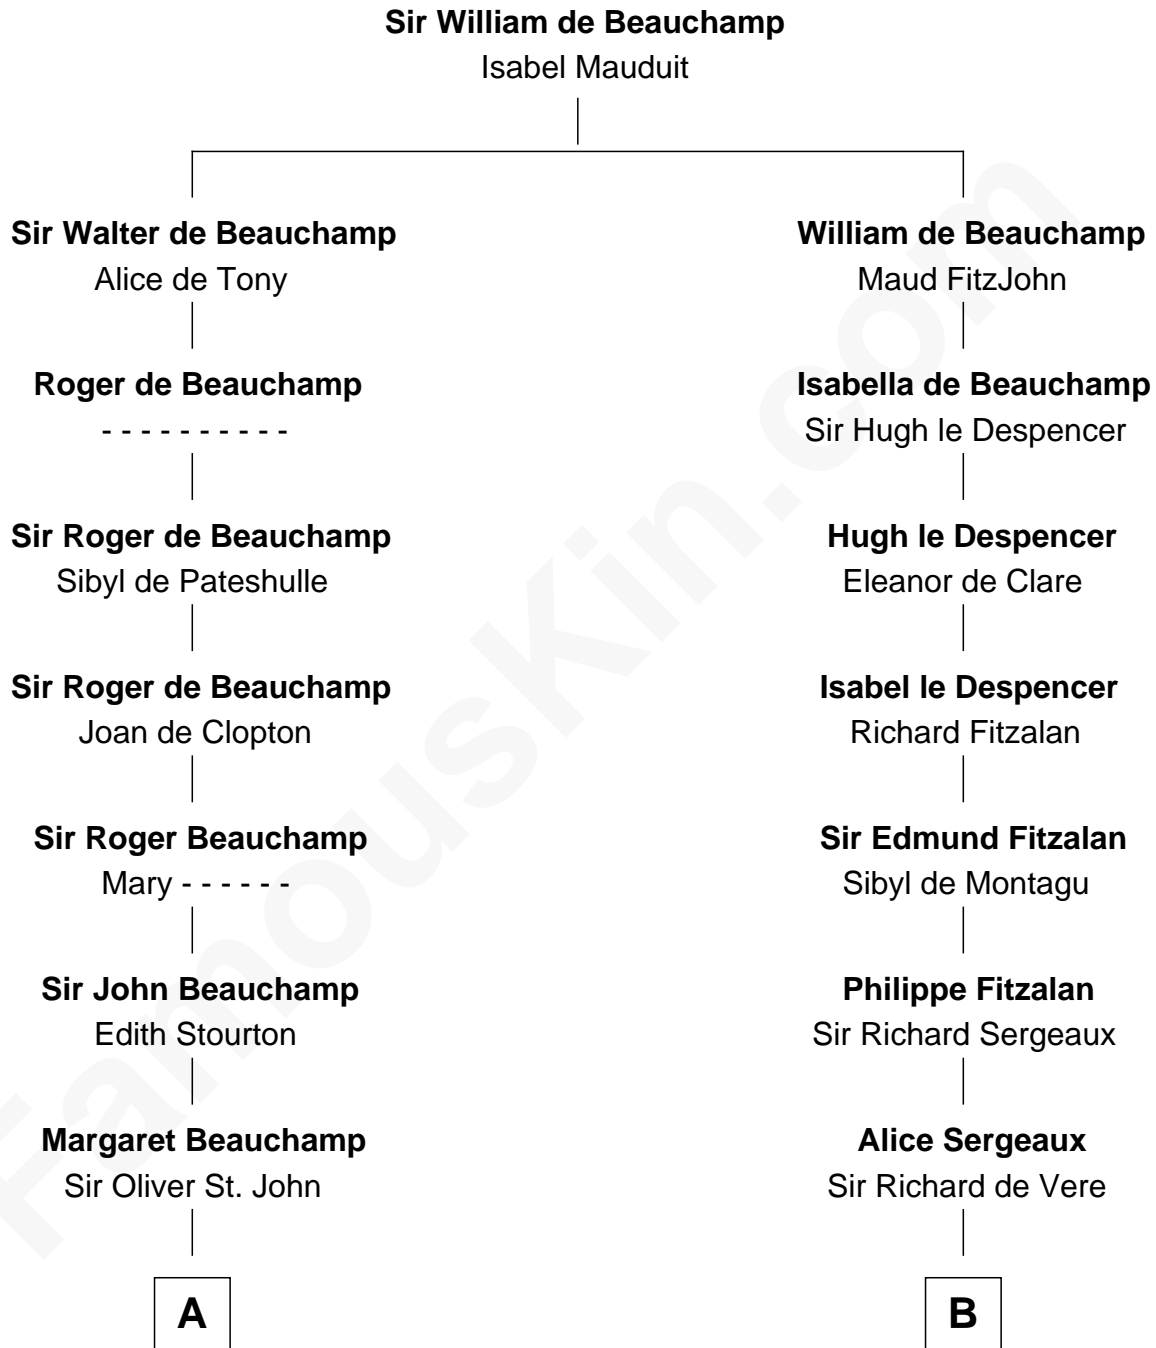

FamousKin.com Relationship Chart of

William C. C. Claiborne

1st Governor of Louisiana

17th cousin 1 time removed of

Samuel Howard

Boston Tea Party Participant

C

Martha Goffe
Ebenezer Howard

Samuel Howard
Boston Tea Party Participant

FamousKin.com