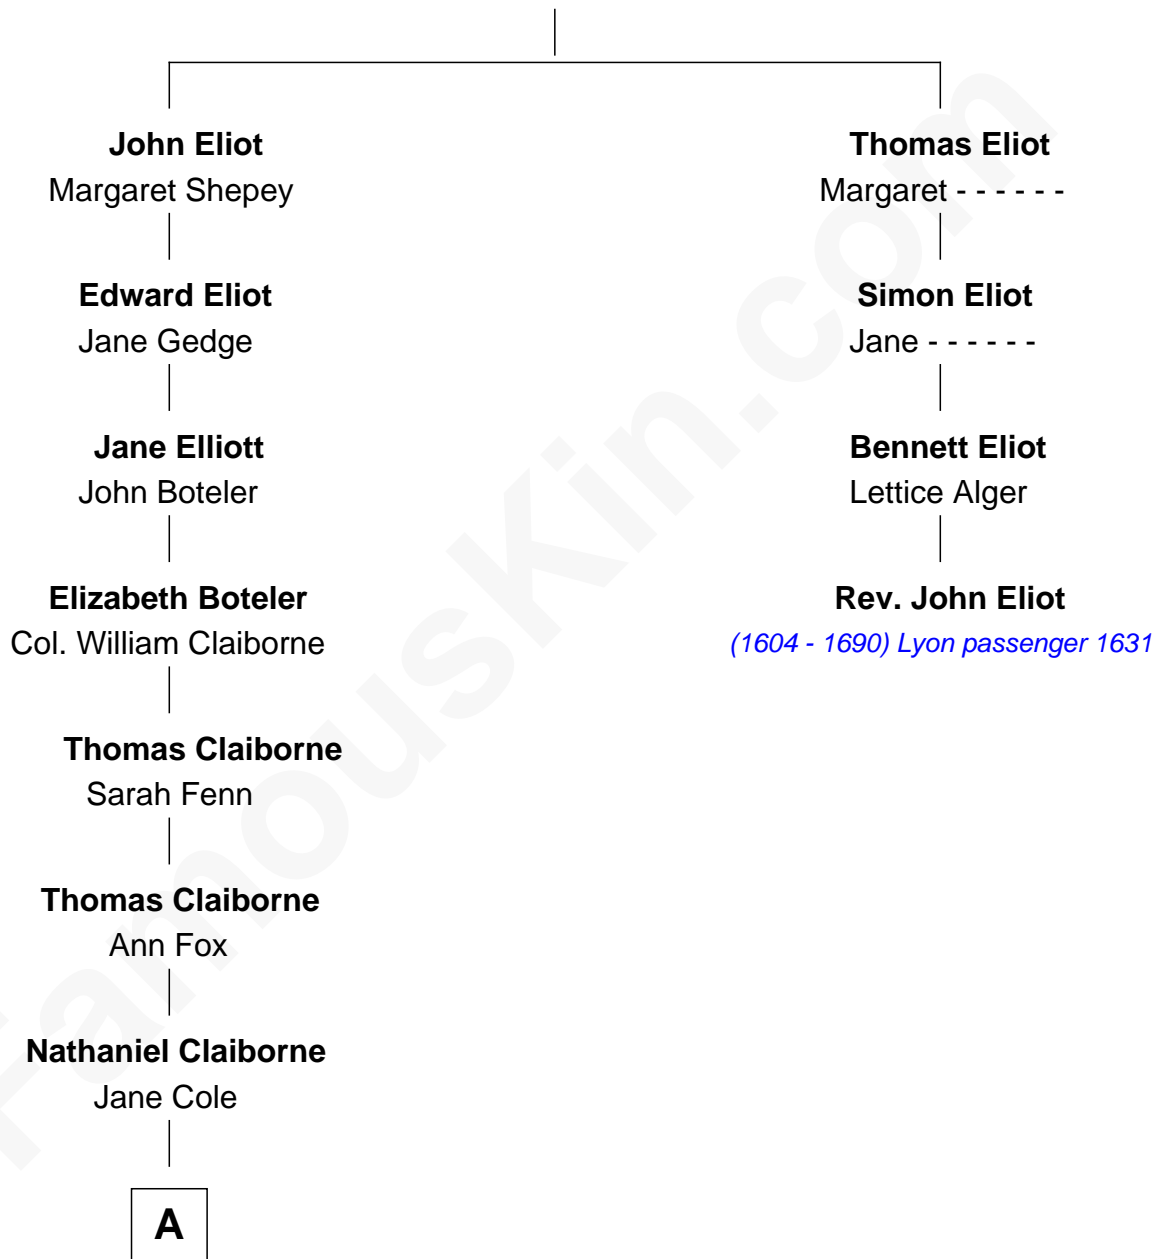

FamousKin.com Relationship Chart of

William C. C. Claiborne

1st Governor of Louisiana

3rd cousin 5 times removed of

Rev. John Eliot

(1604 - 1690) Lyon passenger 1631

William Eliot

A

William Claiborne

Mary Leigh

William C. C. Claiborne

1st Governor of Louisiana

FamousKin.com