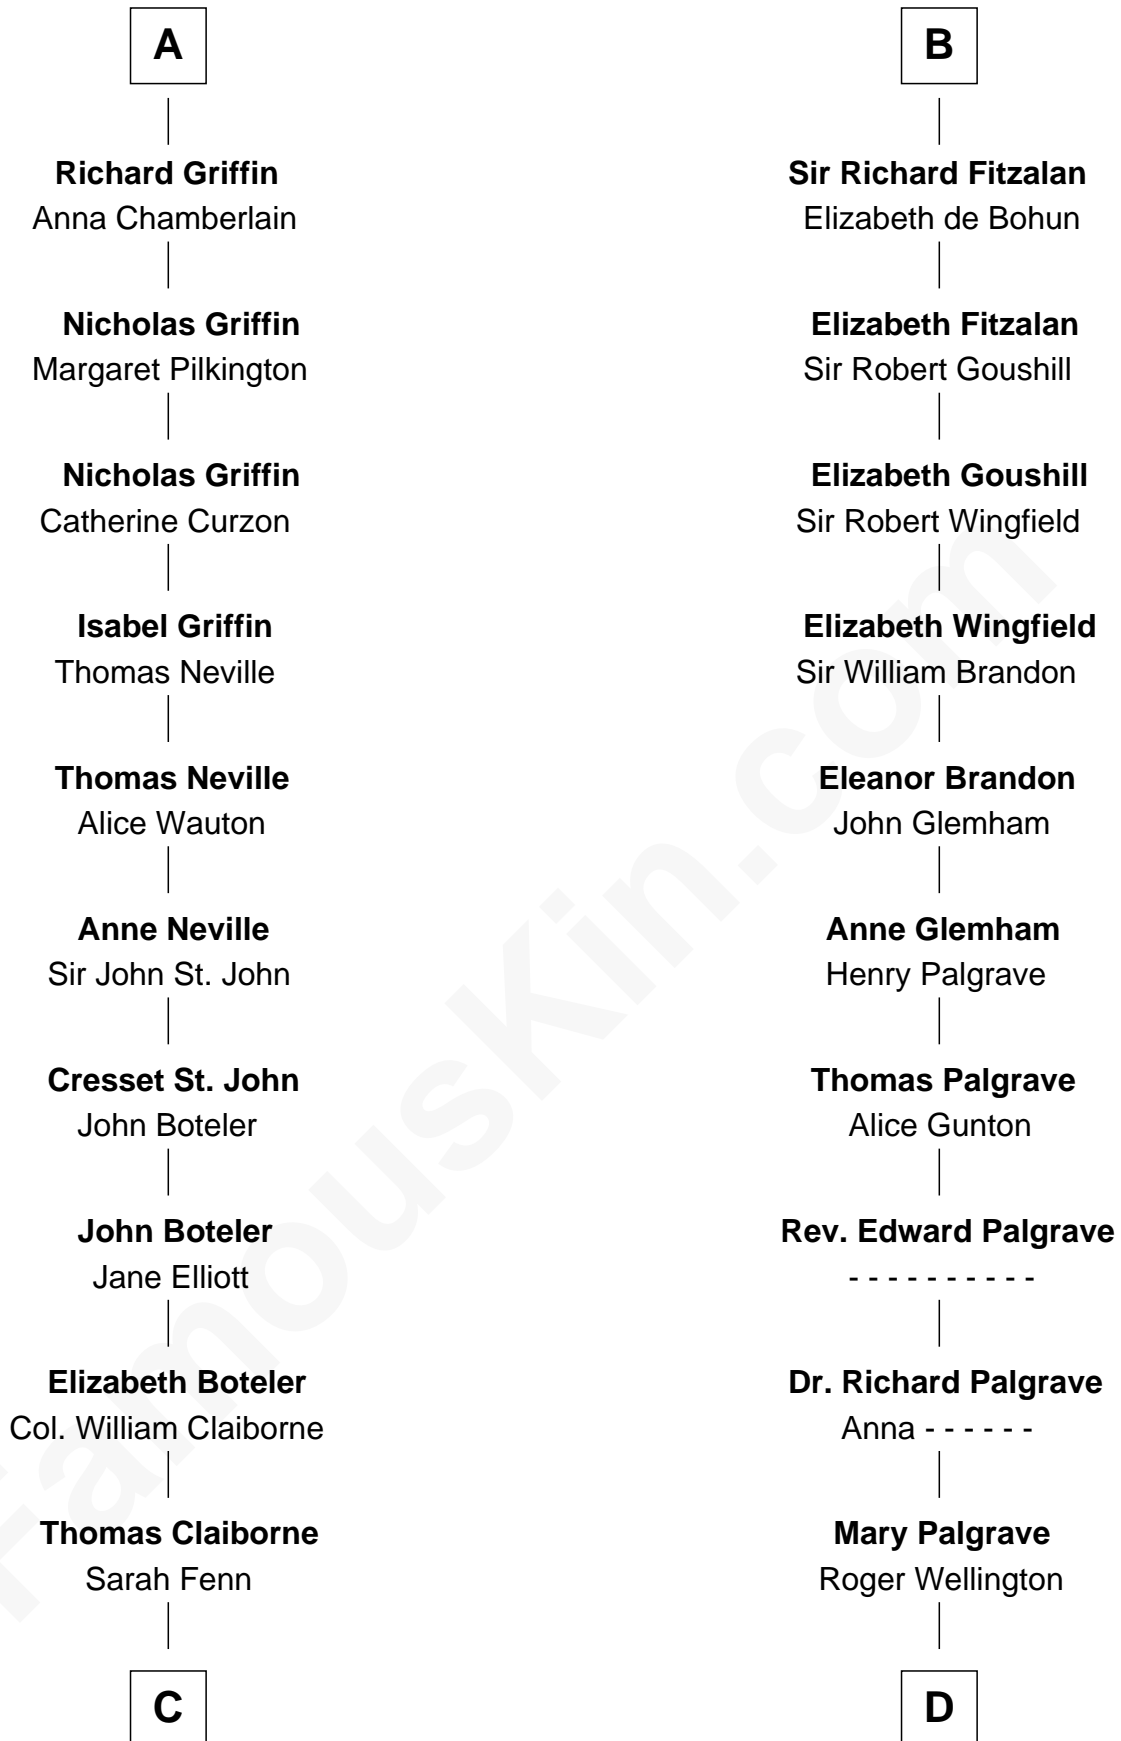

**FamousKin.com**  
**Relationship Chart of**  
**William C. C. Claiborne**  
*1st Governor of Louisiana*

**20th cousin 1 time removed of**  
**Eli Whitney**  
*Inventor of the Cotton Gin*

**C**

**Thomas Claiborne**

Ann Fox

**Nathaniel Claiborne**

Jane Cole

**William Claiborne**

Mary Leigh

**William C. C. Claiborne**

*1st Governor of Louisiana*

**D**

**Benjamin Wellington**

Elizabeth Sweetman

**Elizabeth Wellington**

John Fay

**Benjamin Fay**

Martha Miles

**Elizabeth Fay**

Eli Whitney