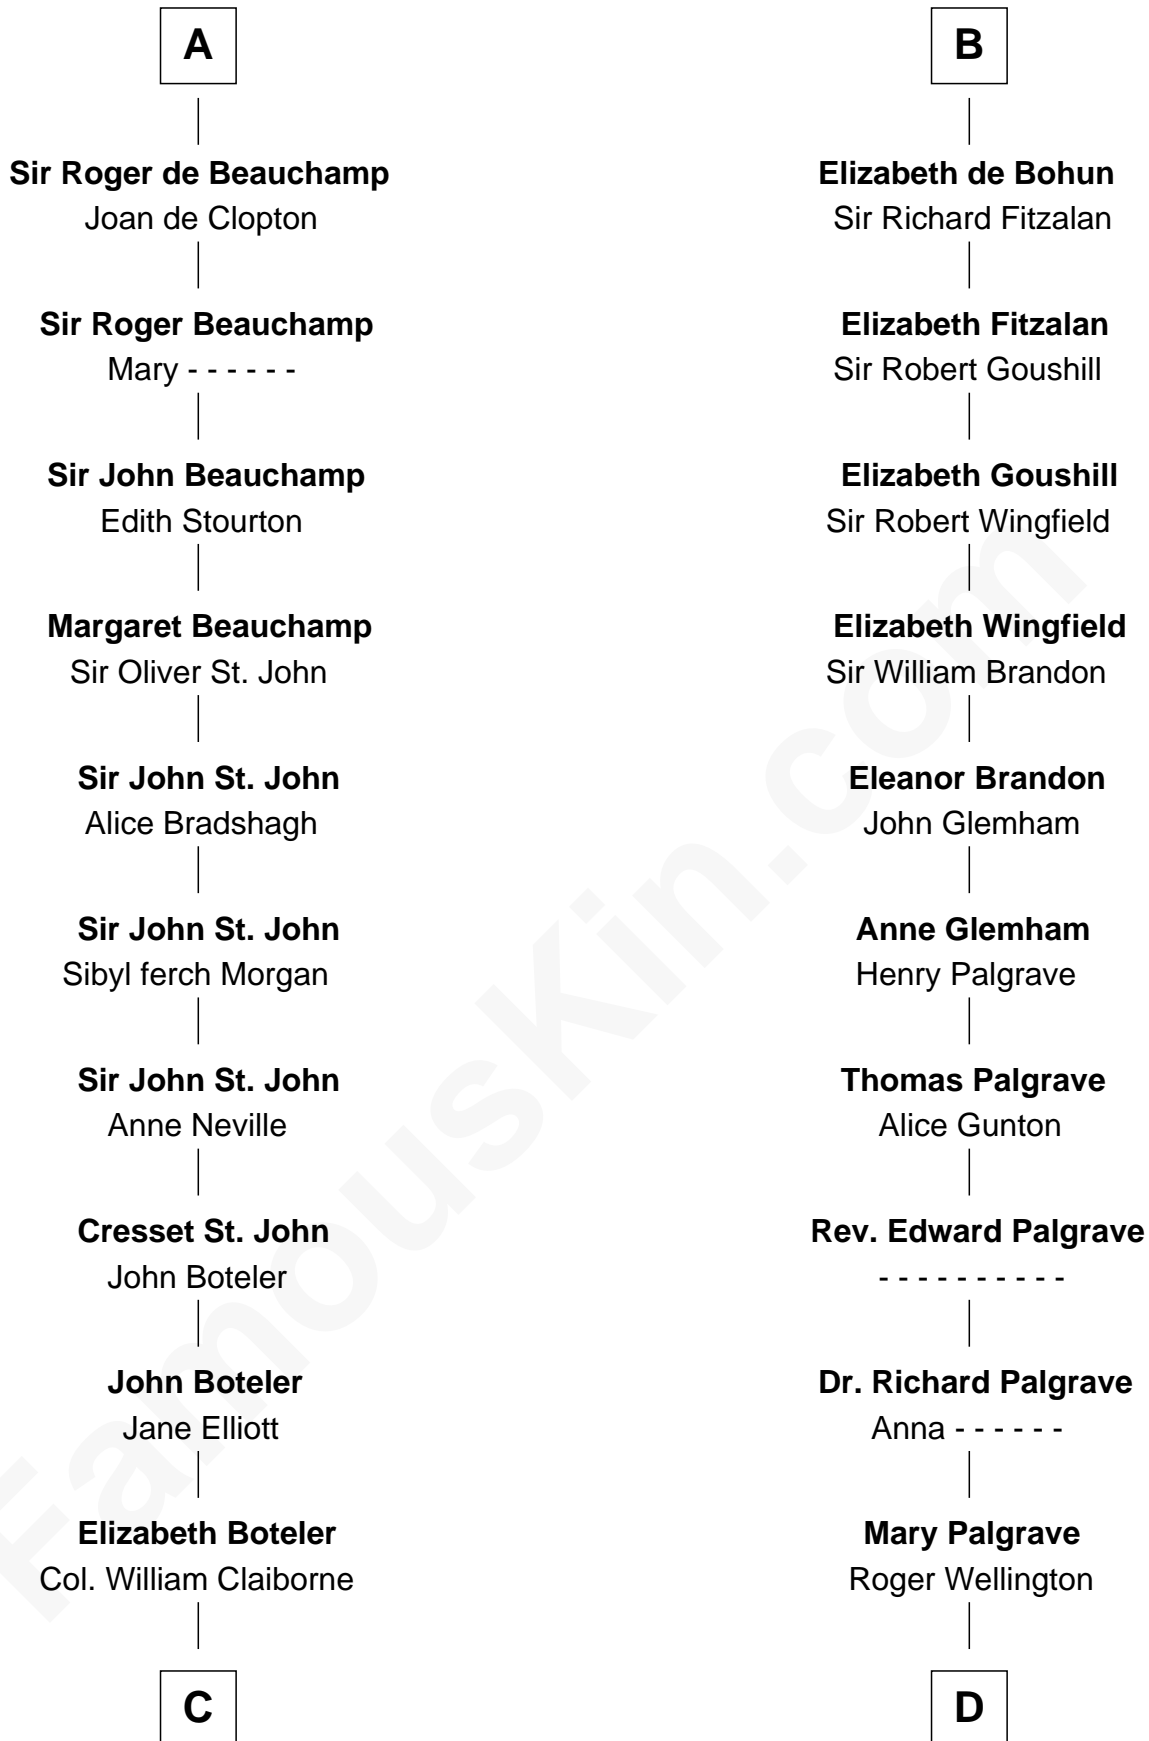

FamousKin.com Relationship Chart of

William C. C. Claiborne

1st Governor of Louisiana

21st cousin of

Eli Whitney

Inventor of the Cotton Gin

Humphrey III de Bohun

Margaret of Hereford

Alice de Tony

Sir Walter de Beauchamp

Roger de Beauchamp

Sir Roger de Beauchamp

Sibyl de Pateshulle

A

Humphrey IV de Bohun

Margaret of Scotland

Henry de Bohun

Maud de Mandeville

Sir Humphrey de Bohun

Maud of Eu

Sir Humphrey de Bohun

Eleanor de Braiose

Humphrey de Bohun

Maud de Fiennes

Humphrey de Bohun

Elizabeth Plantagenet

Sir William de Bohun

Elizabeth de Badlesmere

B

C

Thomas Claiborne

Sarah Fenn