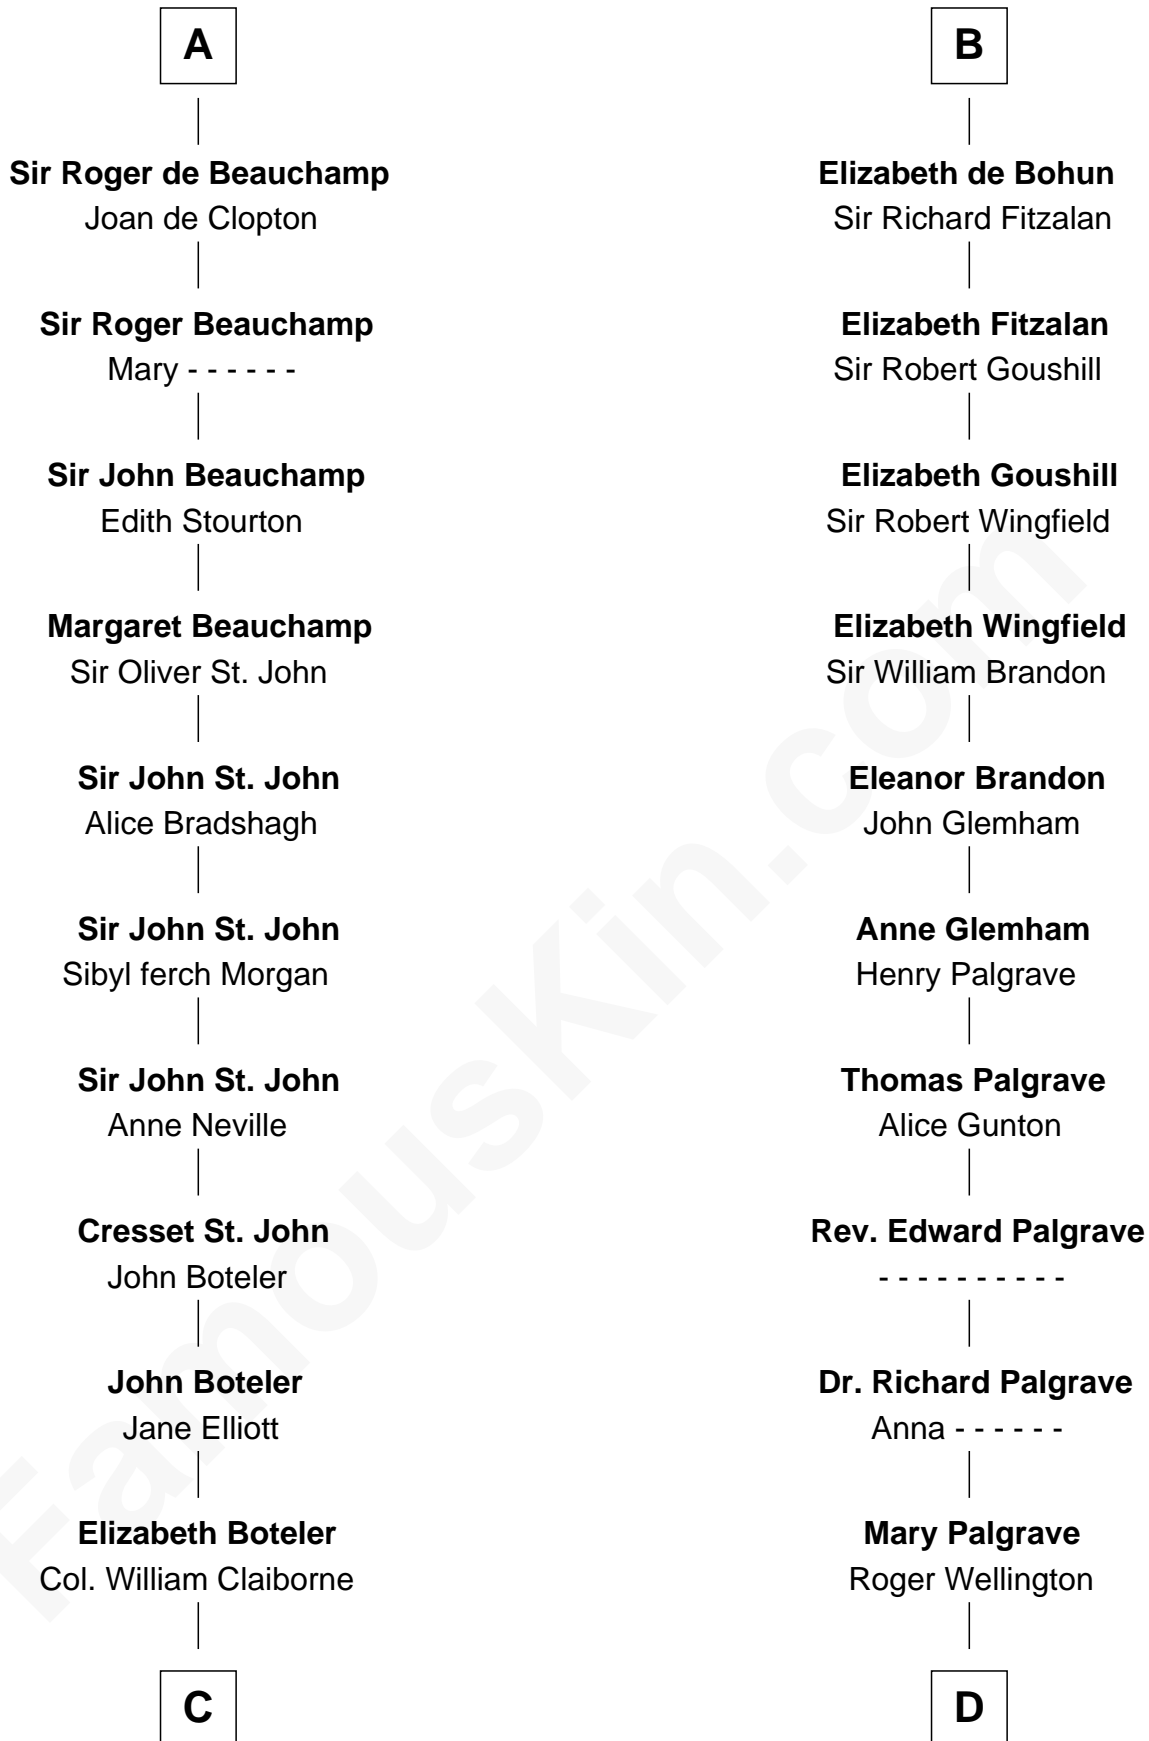

FamousKin.com Relationship Chart of

William C. C. Claiborne

1st Governor of Louisiana

21st cousin of

Eli Whitney

Inventor of the Cotton Gin

William de Say

C

Thomas Claiborne

Sarah Fenn

Thomas Claiborne

Ann Fox

Nathaniel Claiborne

Jane Cole

William Claiborne

Mary Leigh