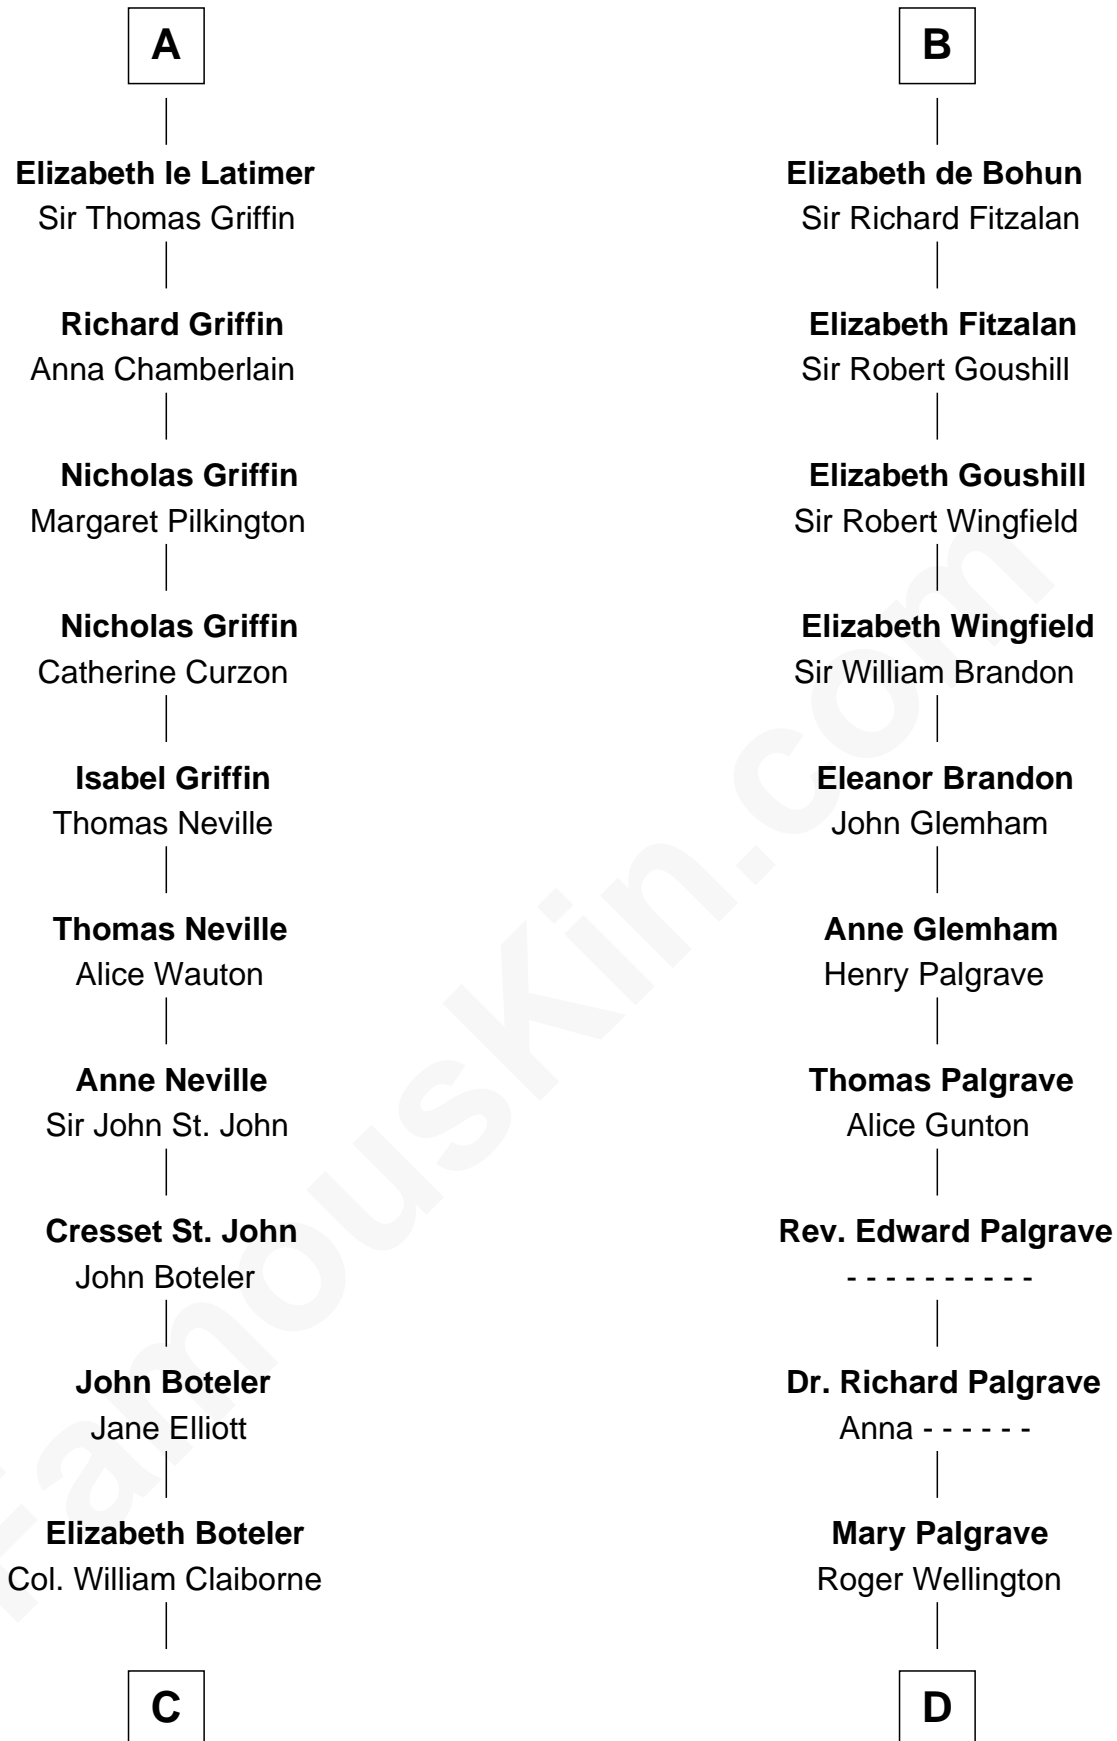

FamousKin.com Relationship Chart of

William C. C. Claiborne

1st Governor of Louisiana

21st cousin of

Eli Whitney

Inventor of the Cotton Gin

Walter of Salisbury

C

Thomas Claiborne

Sarah Fenn

Thomas Claiborne

Ann Fox

Nathaniel Claiborne

Jane Cole

William Claiborne

Mary Leigh