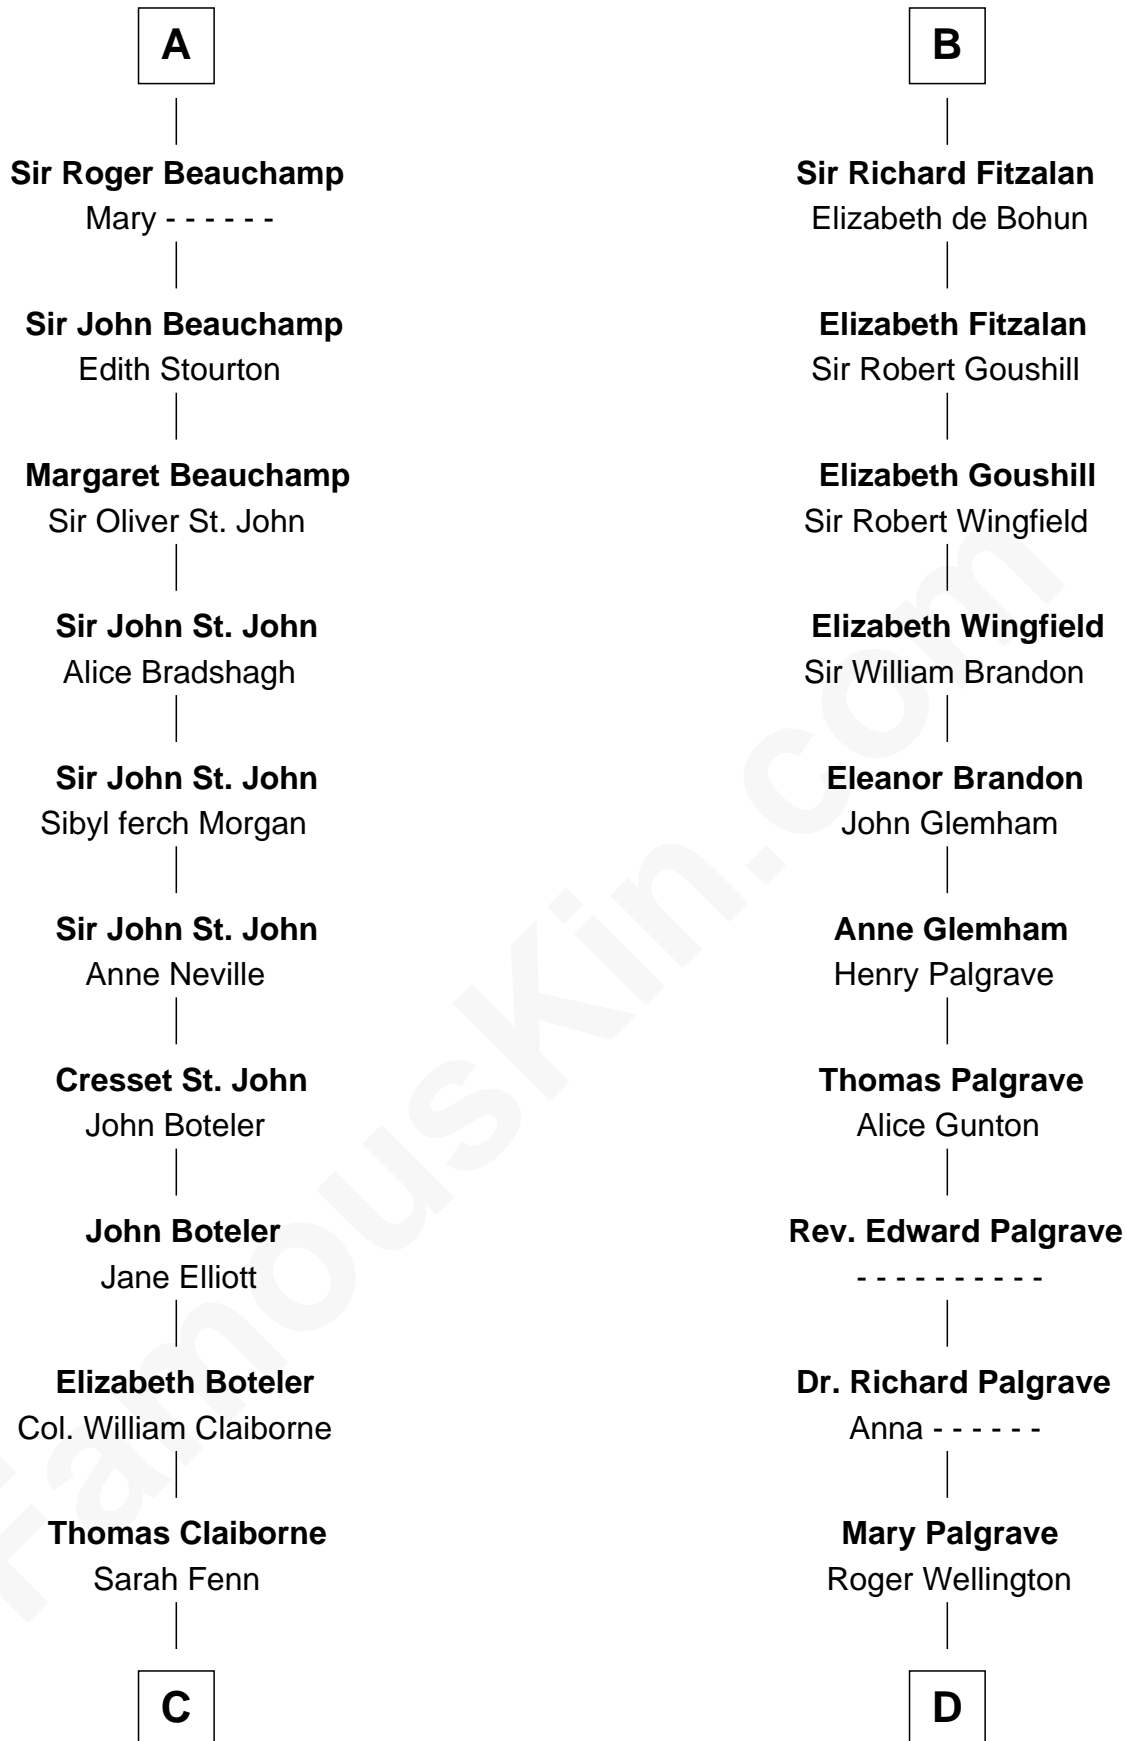

# FamousKin.com Relationship Chart of

**William C. C. Claiborne**

*1st Governor of Louisiana*

20th cousin 1 time removed of

**Eli Whitney**

*Inventor of the Cotton Gin*

**C**

**Thomas Claiborne**

Ann Fox

**Nathaniel Claiborne**

Jane Cole

**William Claiborne**

Mary Leigh

**William C. C. Claiborne**

*1st Governor of Louisiana*

**D**

**Benjamin Wellington**

Elizabeth Sweetman

**Elizabeth Wellington**

John Fay

**Benjamin Fay**

Martha Miles

**Elizabeth Fay**

Eli Whitney