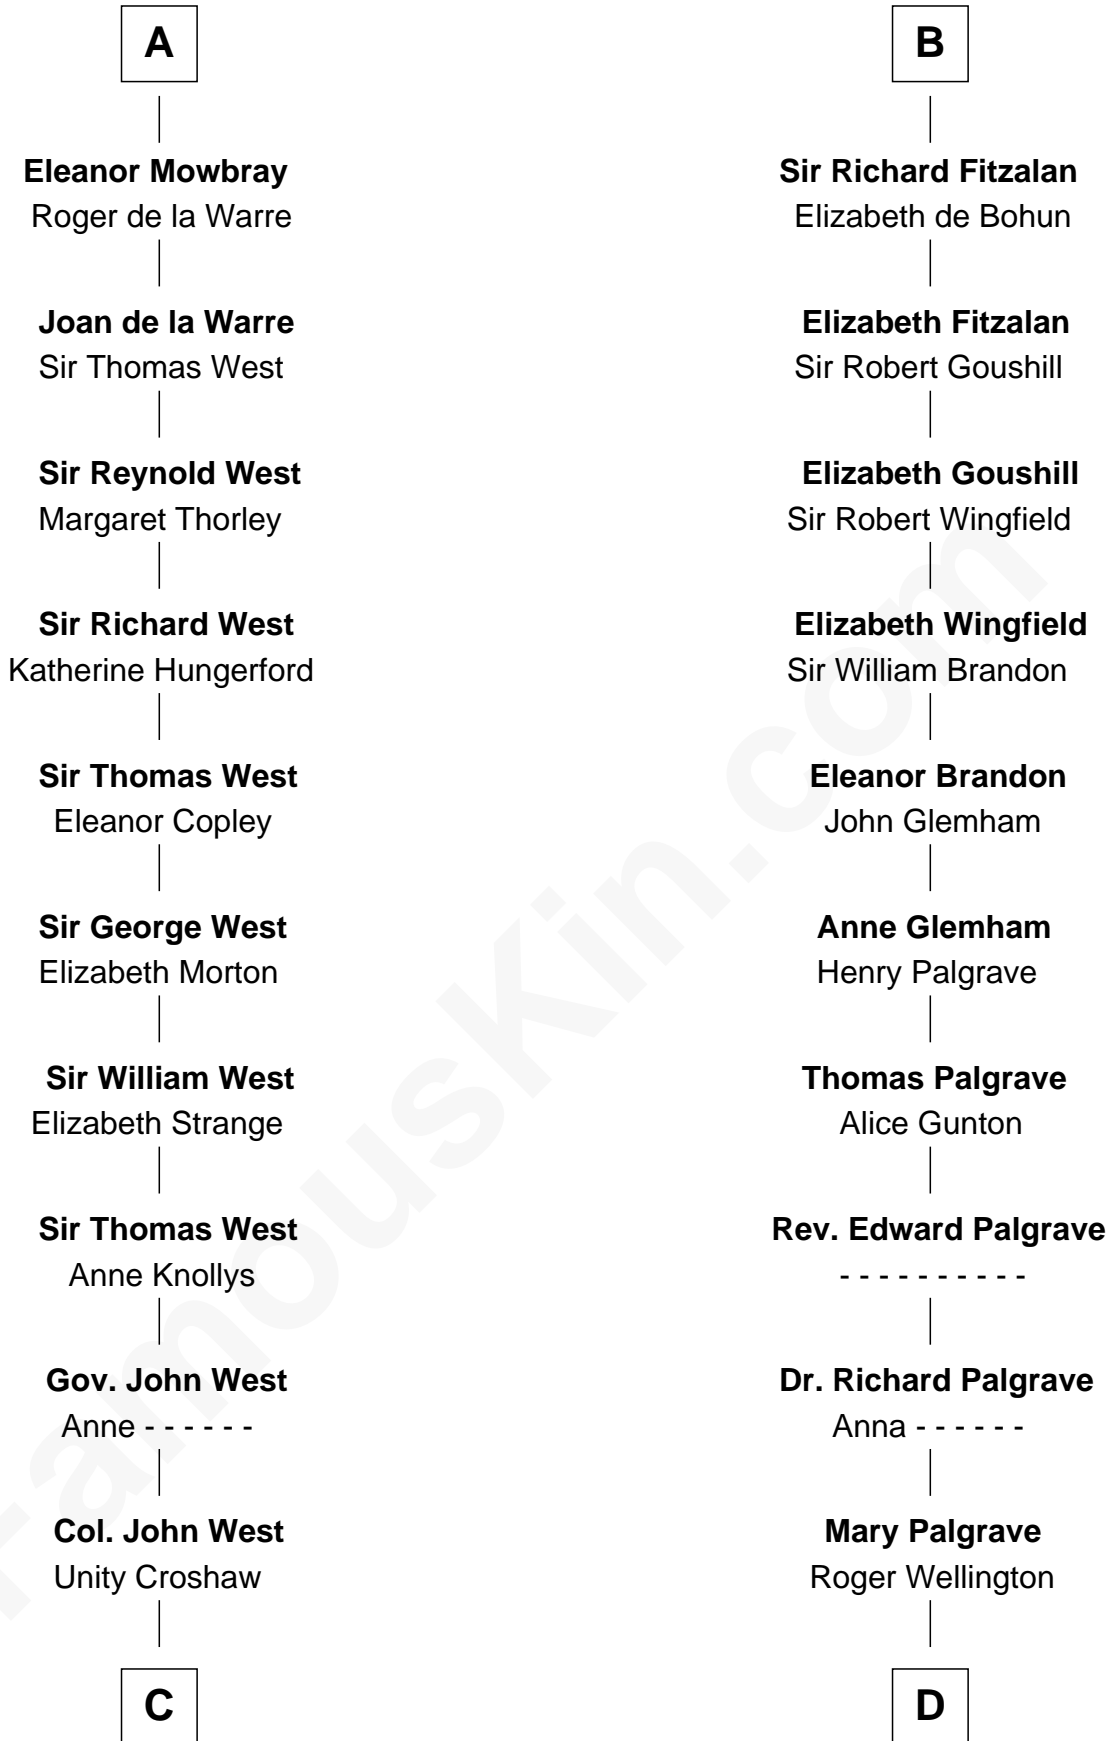

FamousKin.com Relationship Chart of

William C. C. Claiborne

1st Governor of Louisiana

21st cousin of

Eli Whitney

Inventor of the Cotton Gin

Henry I, King of England

Maud of Scotland

C

Ann West
Henry Fox

Ann Fox
Thomas Claiborne

Nathaniel Claiborne
Jane Cole

William Claiborne
Mary Leigh

William C. C. Claiborne
1st Governor of Louisiana

D

Benjamin Wellington
Elizabeth Sweetman

Elizabeth Wellington
John Fay

Benjamin Fay
Martha Miles

Elizabeth Fay
Eli Whitney

Eli Whitney
Inventor of the Cotton Gin