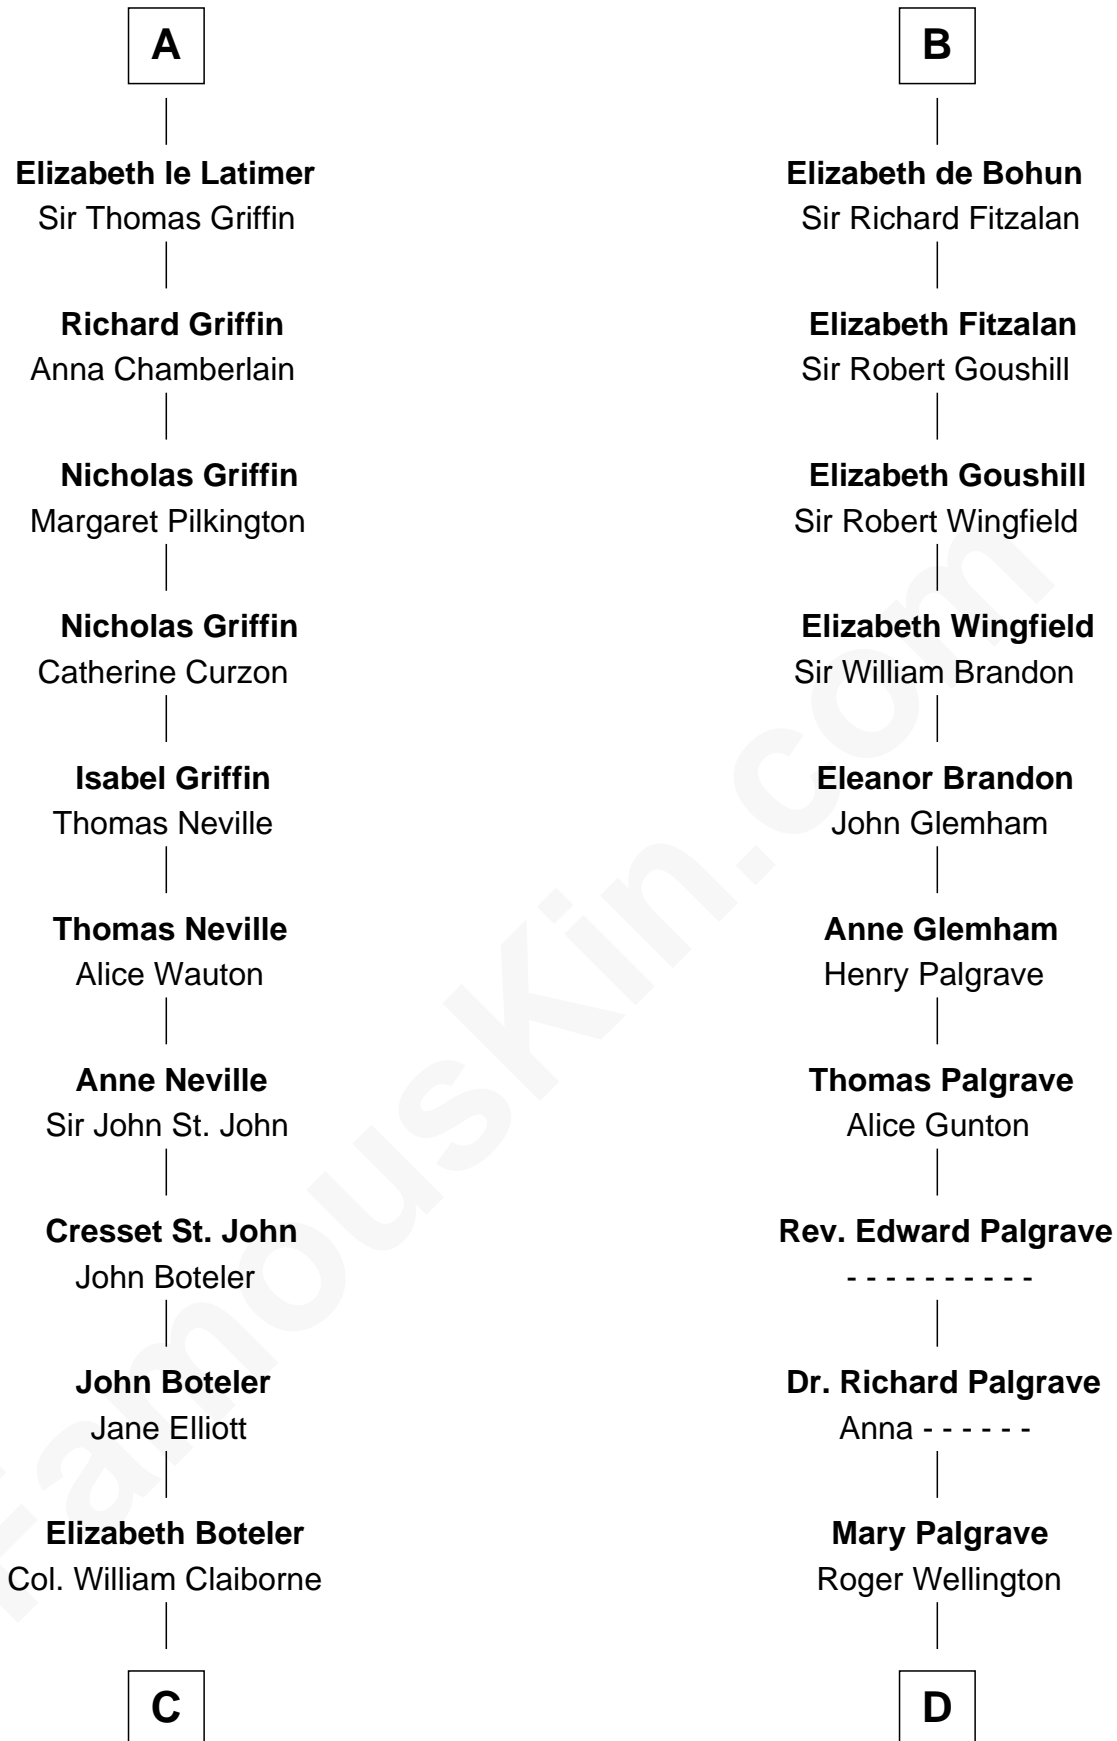

FamousKin.com Relationship Chart of

William C. C. Claiborne

1st Governor of Louisiana

21st cousin of

Eli Whitney

Inventor of the Cotton Gin

Dermot MacMurrough

Mor O'Toole

C

Thomas Claiborne

Sarah Fenn

Thomas Claiborne

Ann Fox

Nathaniel Claiborne

Jane Cole

William Claiborne