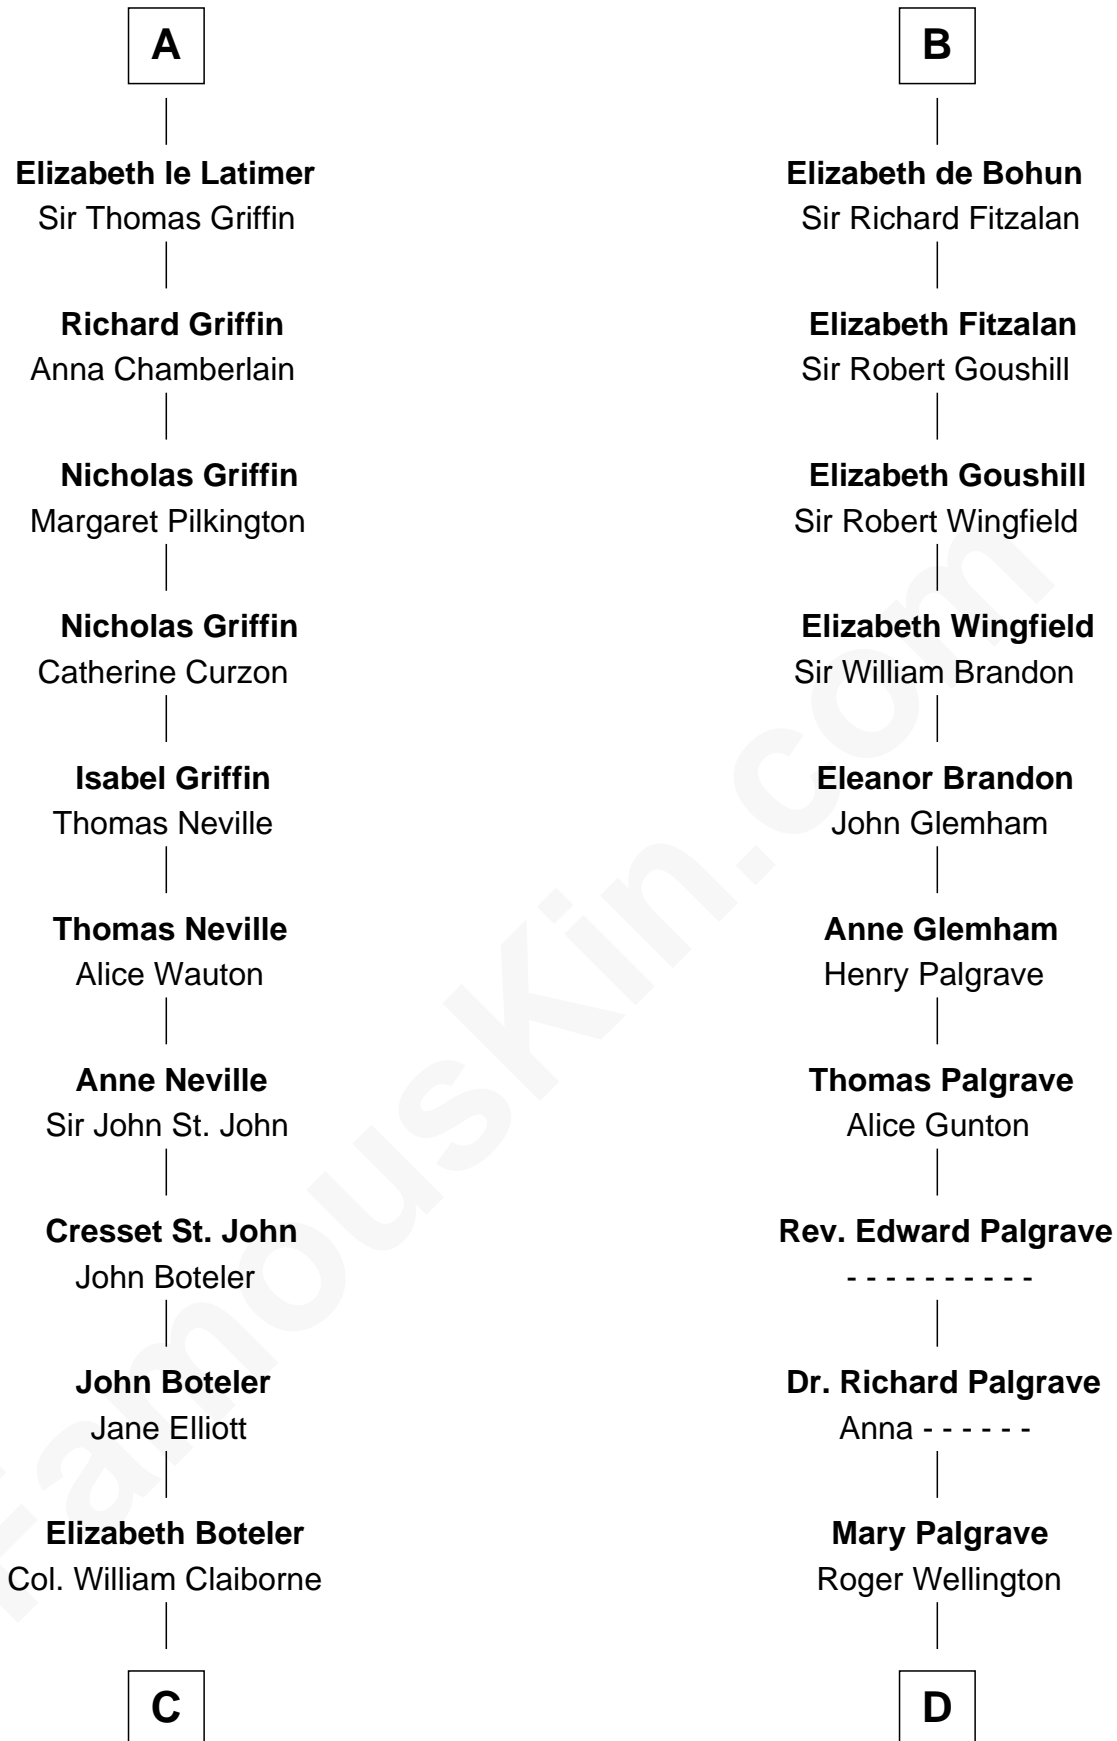

# FamousKin.com Relationship Chart of

**William C. C. Claiborne**

*1st Governor of Louisiana*

21st cousin of

**Eli Whitney**

*Inventor of the Cotton Gin*

**Gilbert Fitzgilbert de Clare**

Isabel de Beaumont

**C**

**Thomas Claiborne**

Sarah Fenn

**Thomas Claiborne**

Ann Fox

**Nathaniel Claiborne**

Jane Cole

**William Claiborne**

Mary Leigh

**William C. C. Claiborne**

*1st Governor of Louisiana*

**D**

**Benjamin Wellington**

Elizabeth Sweetman

**Elizabeth Wellington**

John Fay