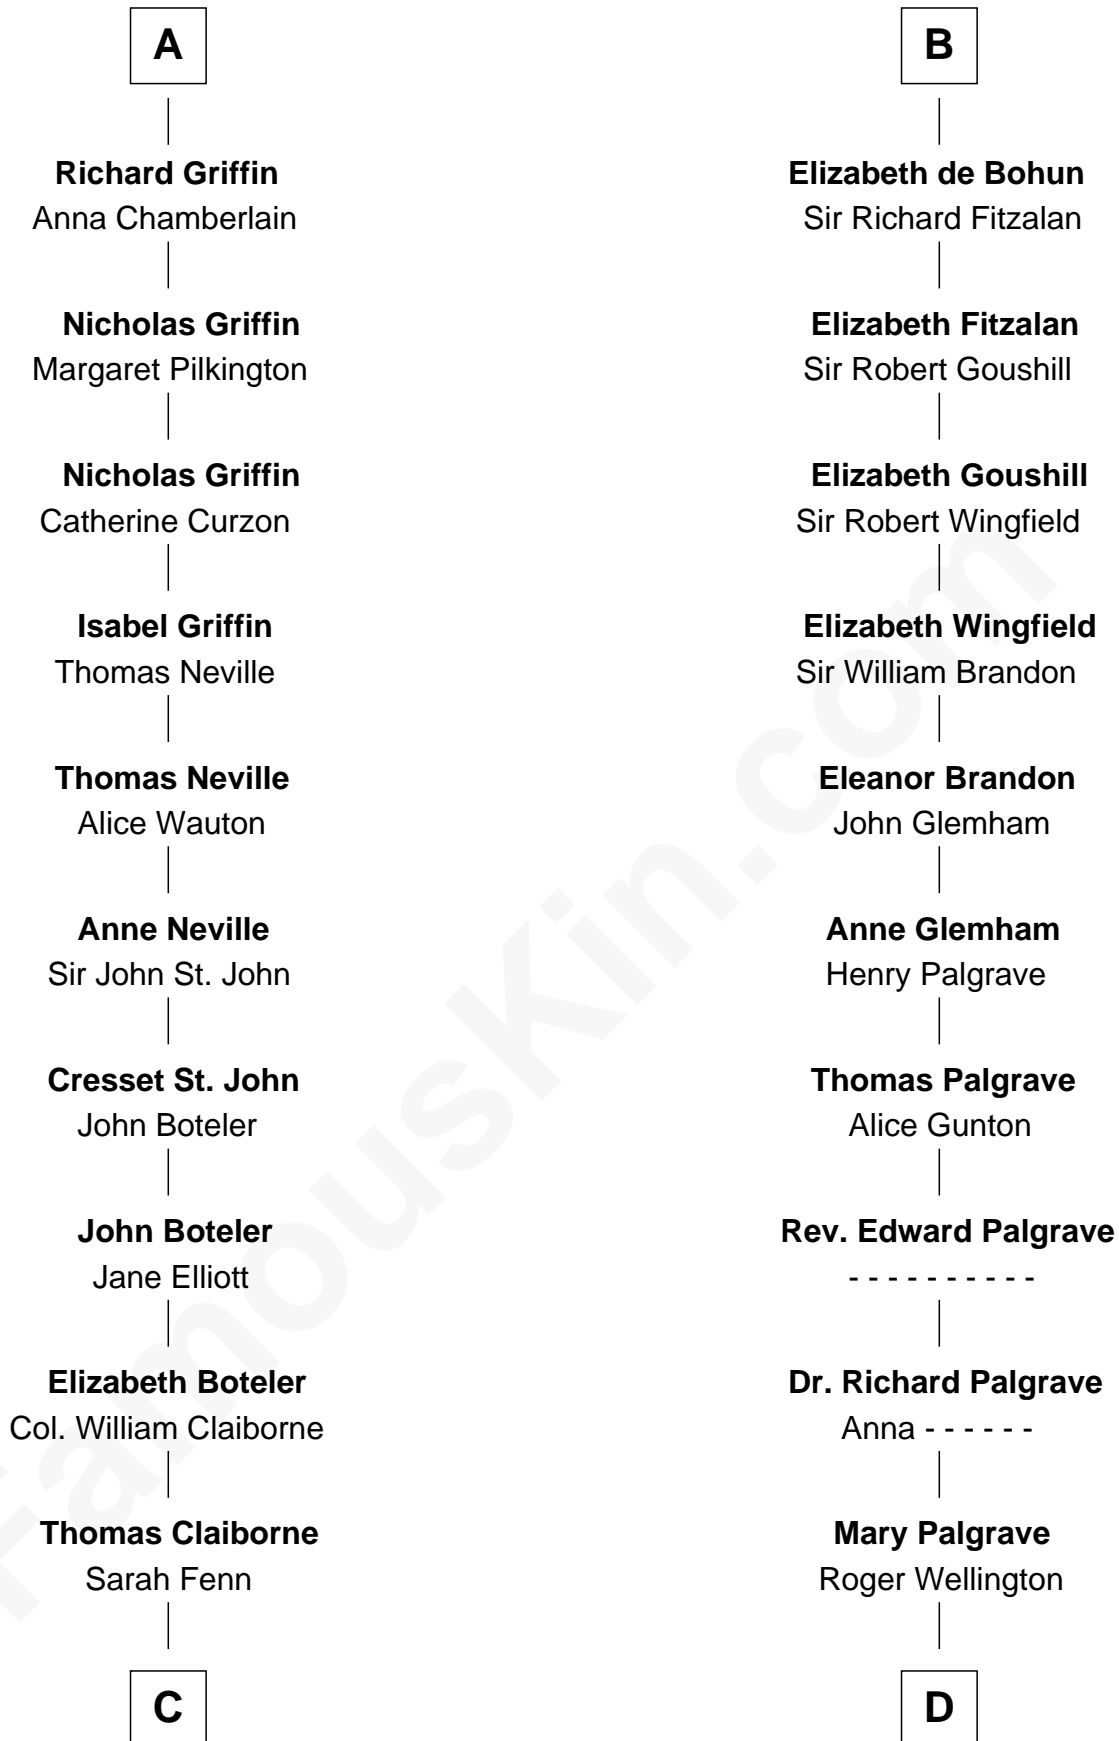

FamousKin.com Relationship Chart of

William C. C. Claiborne

1st Governor of Louisiana

20th cousin 1 time removed of

Eli Whitney

Inventor of the Cotton Gin

Sir Ranulf de Gernons

Maud of Gloucester

Elizabeth le Latimer
Sir Thomas Griffin

A

Hugh de Kevelioc
Bertrade de Montfort

Hawise of Chester
Sir Robert II de Quincy

Margaret de Quincy
John de Lacy

Maud de Lacy
Sir Richard de Clare

Thomas de Clare
Juliana FitzMaurice

Margaret de Clare
Bartholomew de Badlesmere

Elizabeth de Badlesmere
Sir William de Bohun

B

C

Thomas Claiborne

Ann Fox

Nathaniel Claiborne

Jane Cole