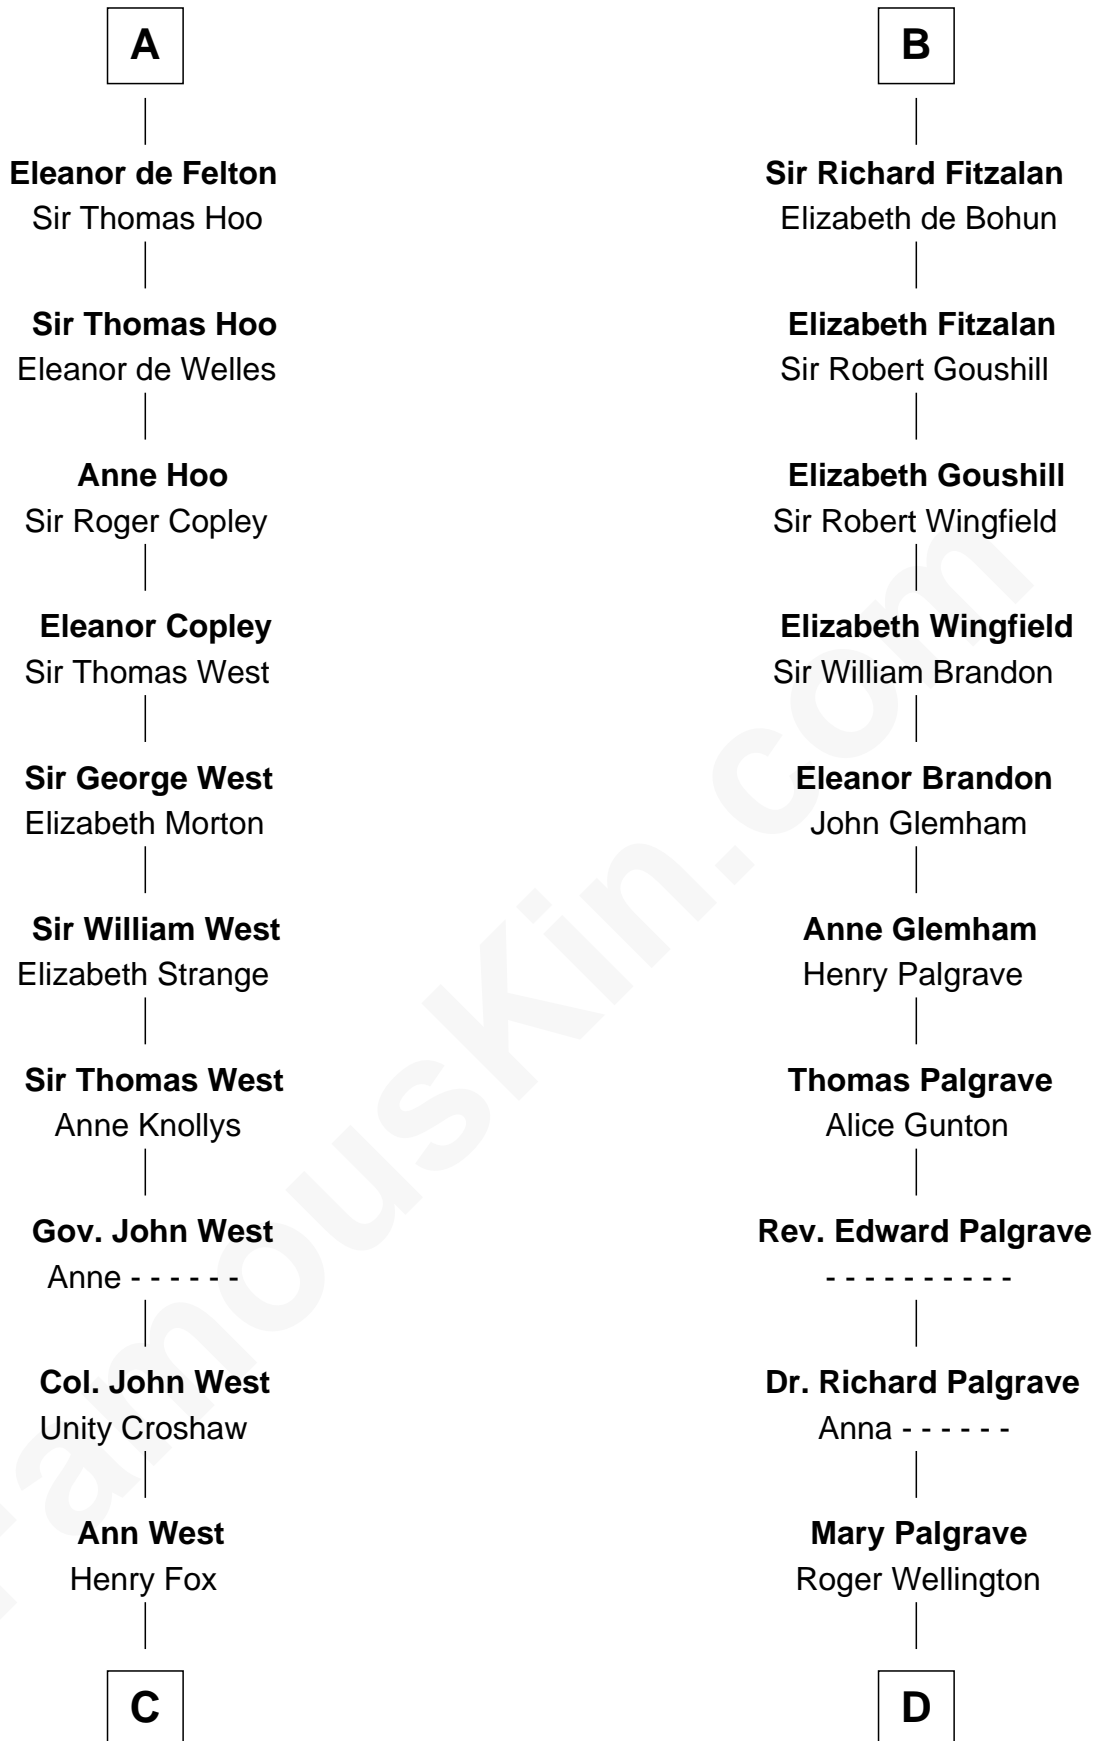

# FamousKin.com Relationship Chart of

**William C. C. Claiborne**

*1st Governor of Louisiana*

20th cousin 1 time removed of

**Eli Whitney**

*Inventor of the Cotton Gin*

**James de St. Hilary**

Aveline - - - - -

**C**

**Ann Fox**

Thomas Claiborne

**Nathaniel Claiborne**

Jane Cole

**William Claiborne**

Mary Leigh

**William C. C. Claiborne**

*1st Governor of Louisiana*

**D**

**Benjamin Wellington**

Elizabeth Sweetman

**Elizabeth Wellington**

John Fay

**Benjamin Fay**

Martha Miles

**Elizabeth Fay**

Eli Whitney

**Eli Whitney**

*Inventor of the Cotton Gin*